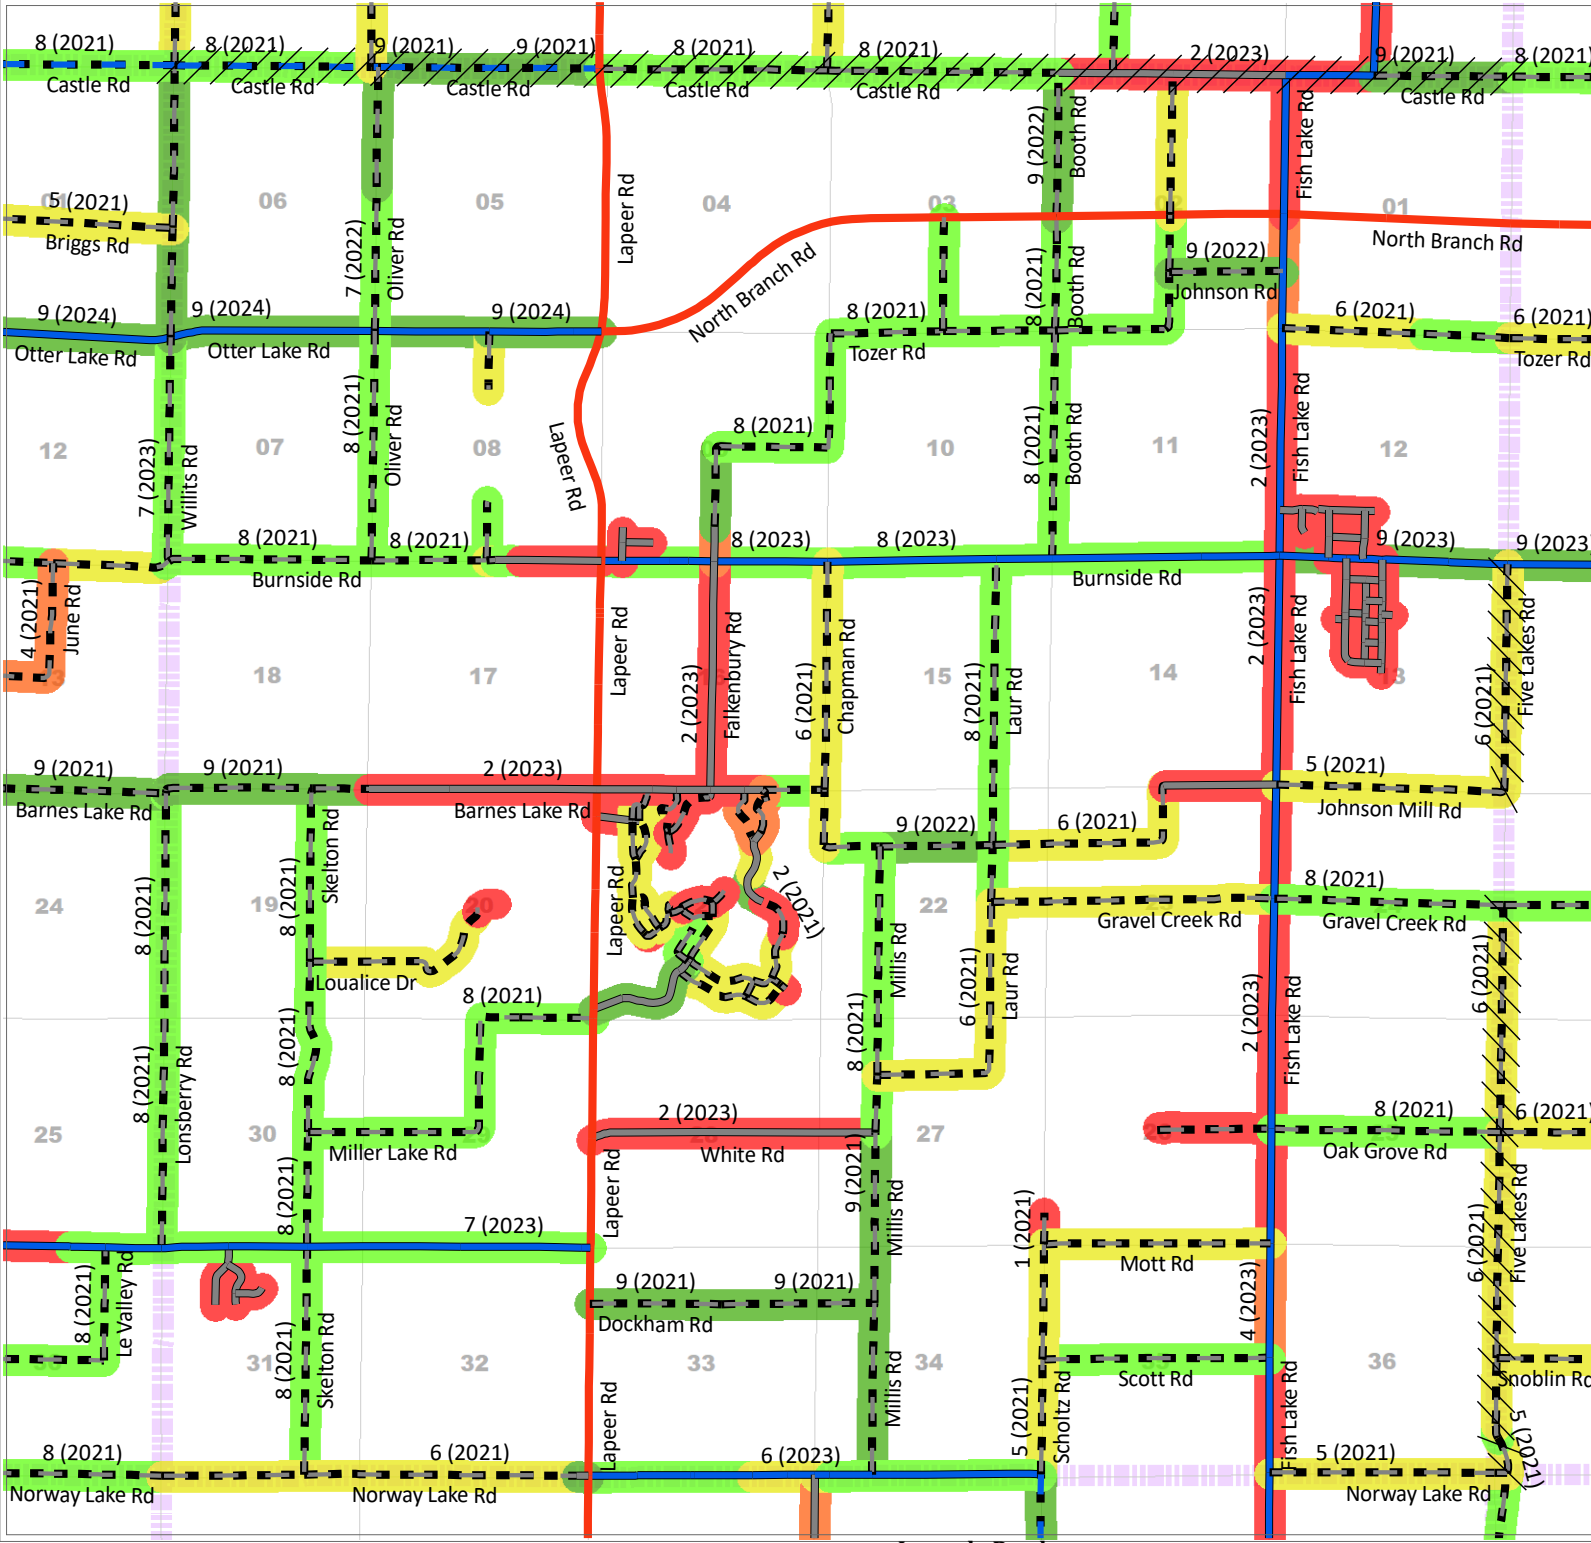

Deerfield Township

PASER & IBR RATINGS

Legend - Paser / IBR

- 1 - 2 - Failure
- 3 - 4 - Poor
- 5 - 6 - Fair
- 7 - 8 - Good
- 9 - 10 - Excellent
- ## (##) Current Rating (Year)

Legend - Roads

- County Local Paved
- County Local Unpaved
- County Primary Paved
- County Primary Unpaved
- State Trunkline
- Non-LCRC Roads
- Township
- Railroad
- Trails
- Adjacent Twp Jurisdiction

LAPEER COUNTY ROAD COMMISSION

820 DAVIS LAKE ROAD
 LAPEER, MI 48446
 Phone: 810-664-6272
 Web: www.lcrconline.com