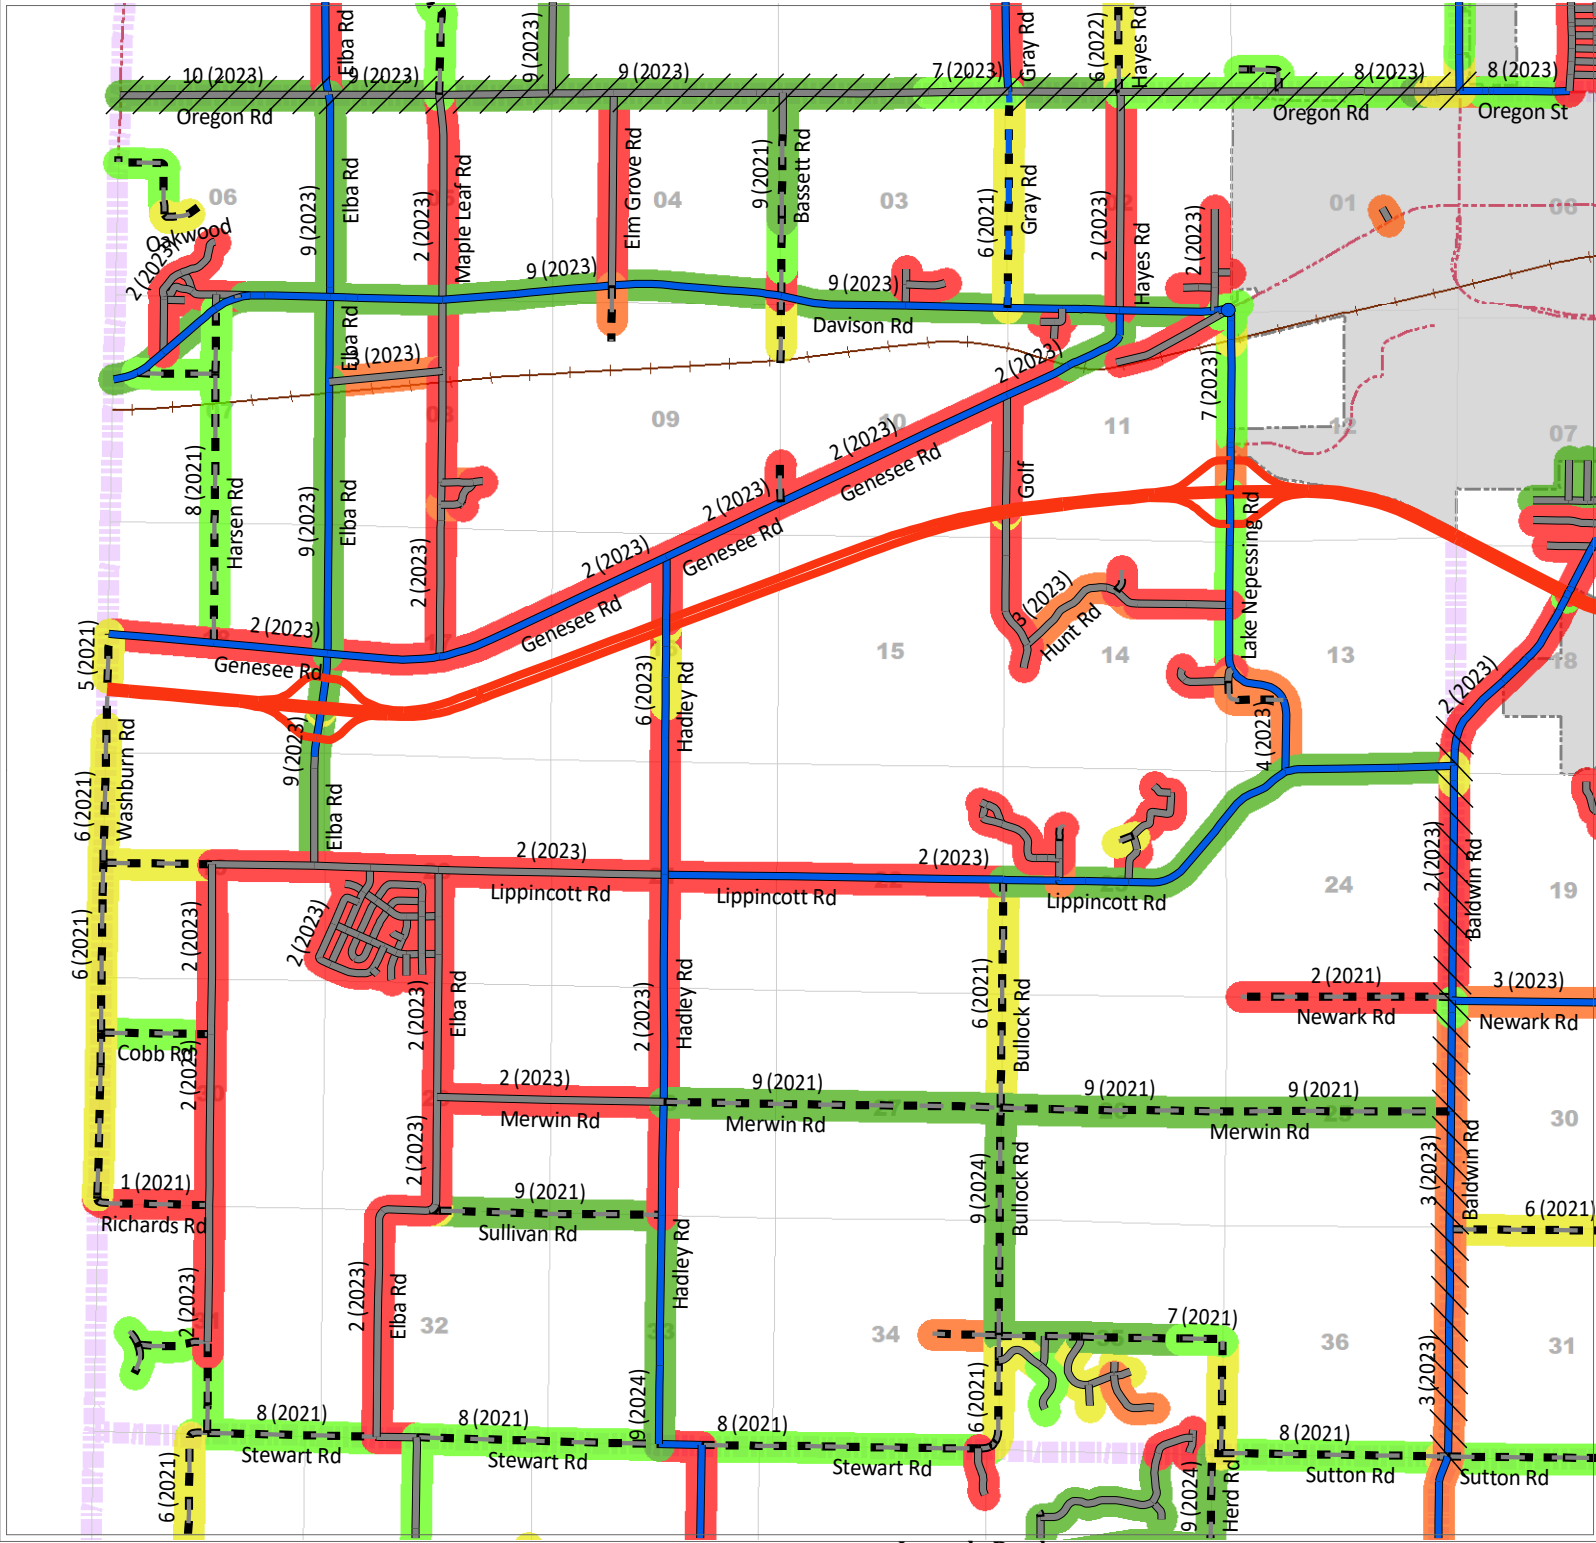

Elba Township

PASER & IBR RATINGS

Legend - Paser / IBR

- 1 - 2 - Failure
- 3 - 4 - Poor
- 5 - 6 - Fair
- 7 - 8 - Good
- 9 - 10 - Excellent
- ## (##) Current Rating (Year)

Legend - Roads

- County Local Paved
- County Local Unpaved
- County Primary Paved
- County Primary Unpaved
- State Trunkline
- Non-LCRC Roads
- Township
- Railroad
- Trails
- Adjacent Twp Jurisdiction

LAPEER COUNTY ROAD COMMISSION
 820 DAVIS LAKE ROAD
 LAPEER, MI 48446
 Phone: 810-664-6272
 Web: www.lcrconline.com