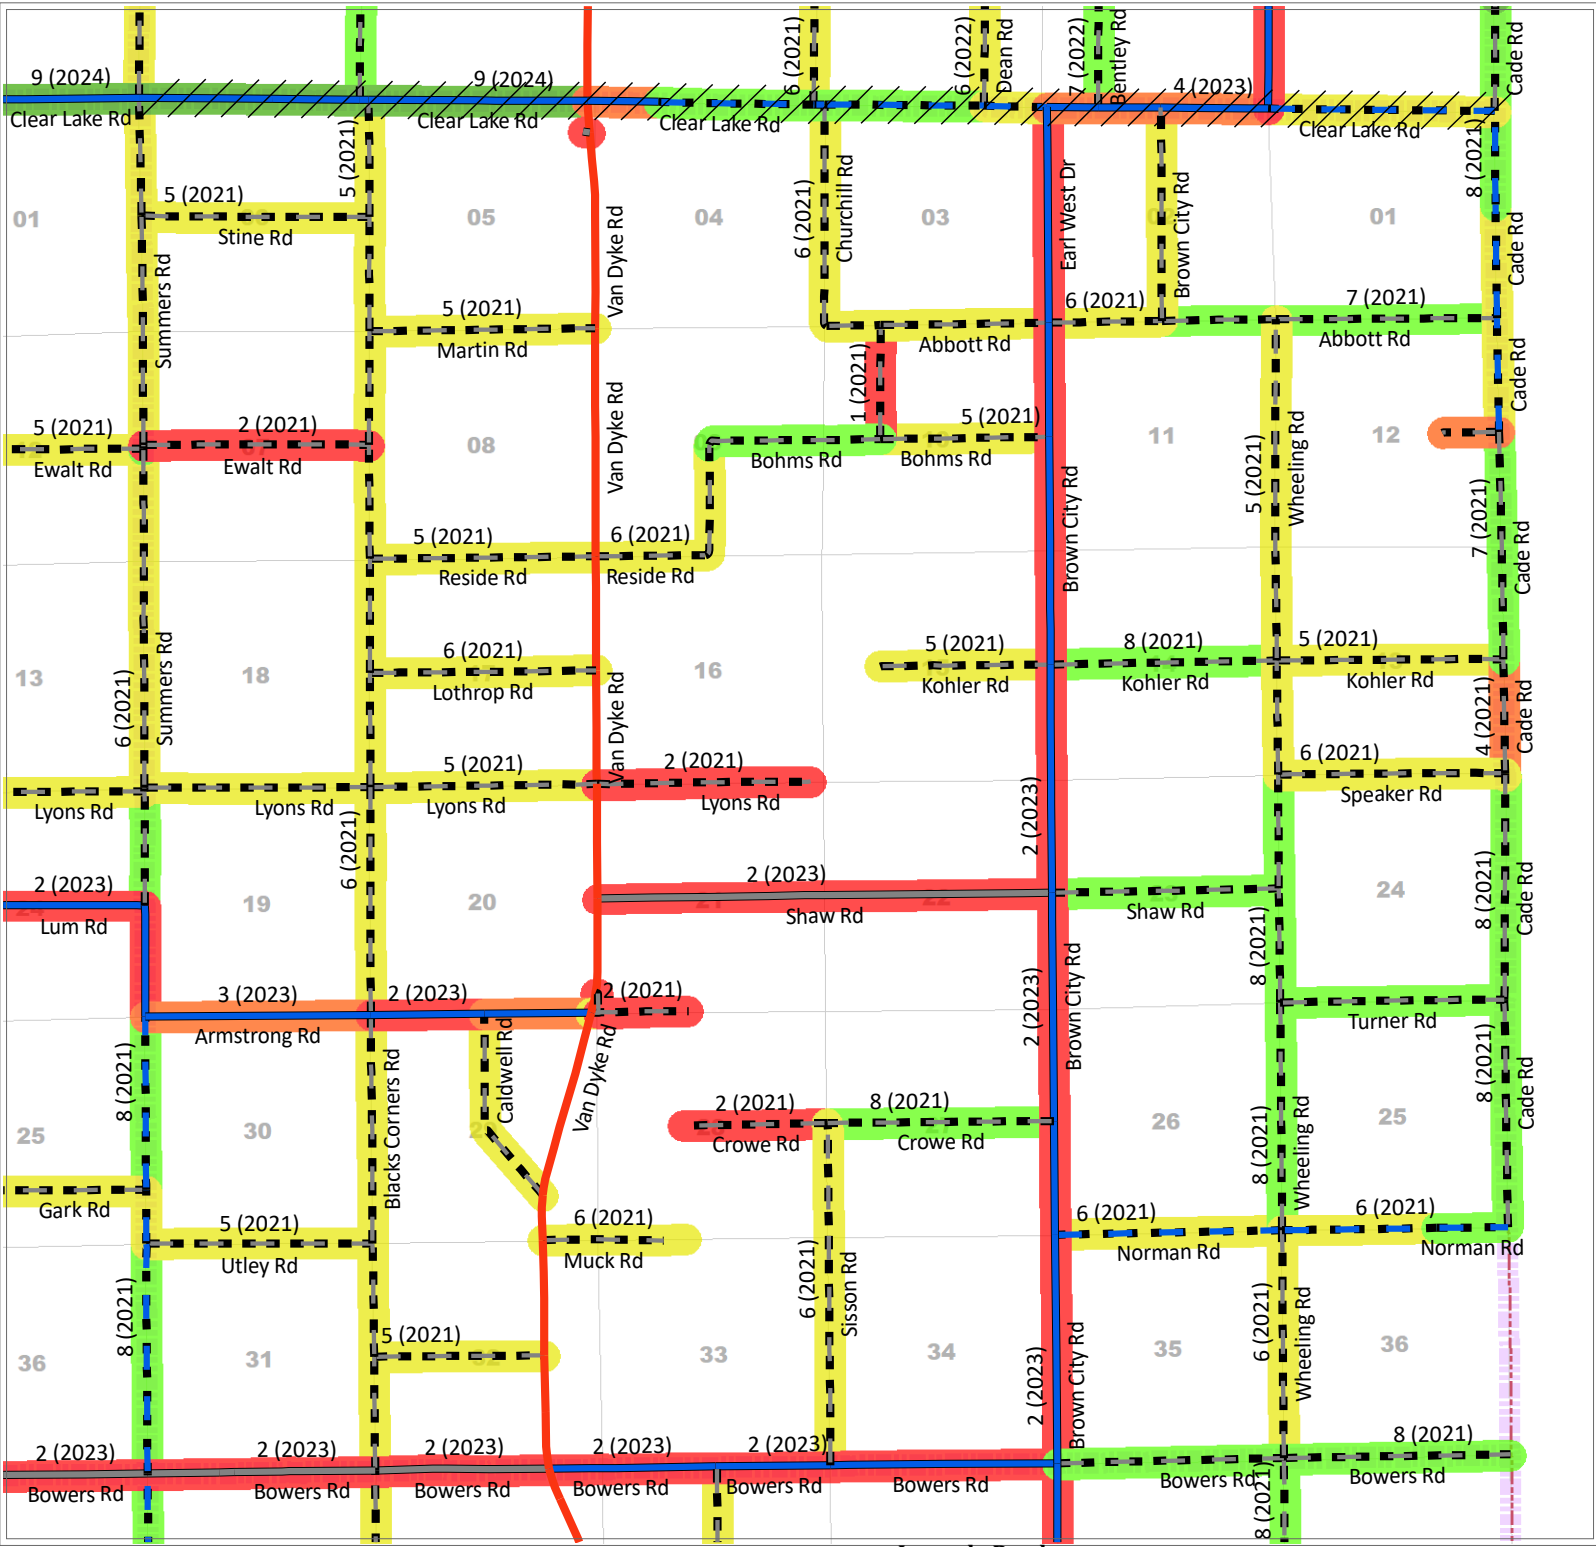

Goodland Township

PASER & IBR RATINGS

Legend - Paser / IBR

- 1 - 2 - Failure
- 3 - 4 - Poor
- 5 - 6 - Fair
- 7 - 8 - Good
- 9 - 10 - Excellent
- ## (##) Current Rating (Year)

Legend - Roads

- County Local Paved
- County Local Unpaved
- County Primary Paved
- County Primary Unpaved
- State Trunkline
- Non-LCRC Roads
- Township
- Railroad
- Trails
- Adjacent Twp Jurisdiction

LAPEER COUNTY ROAD COMMISSION

820 DAVIS LAKE ROAD
 LAPEER, MI 48446
 Phone: 810-664-6272
 Web: www.lcrconline.com