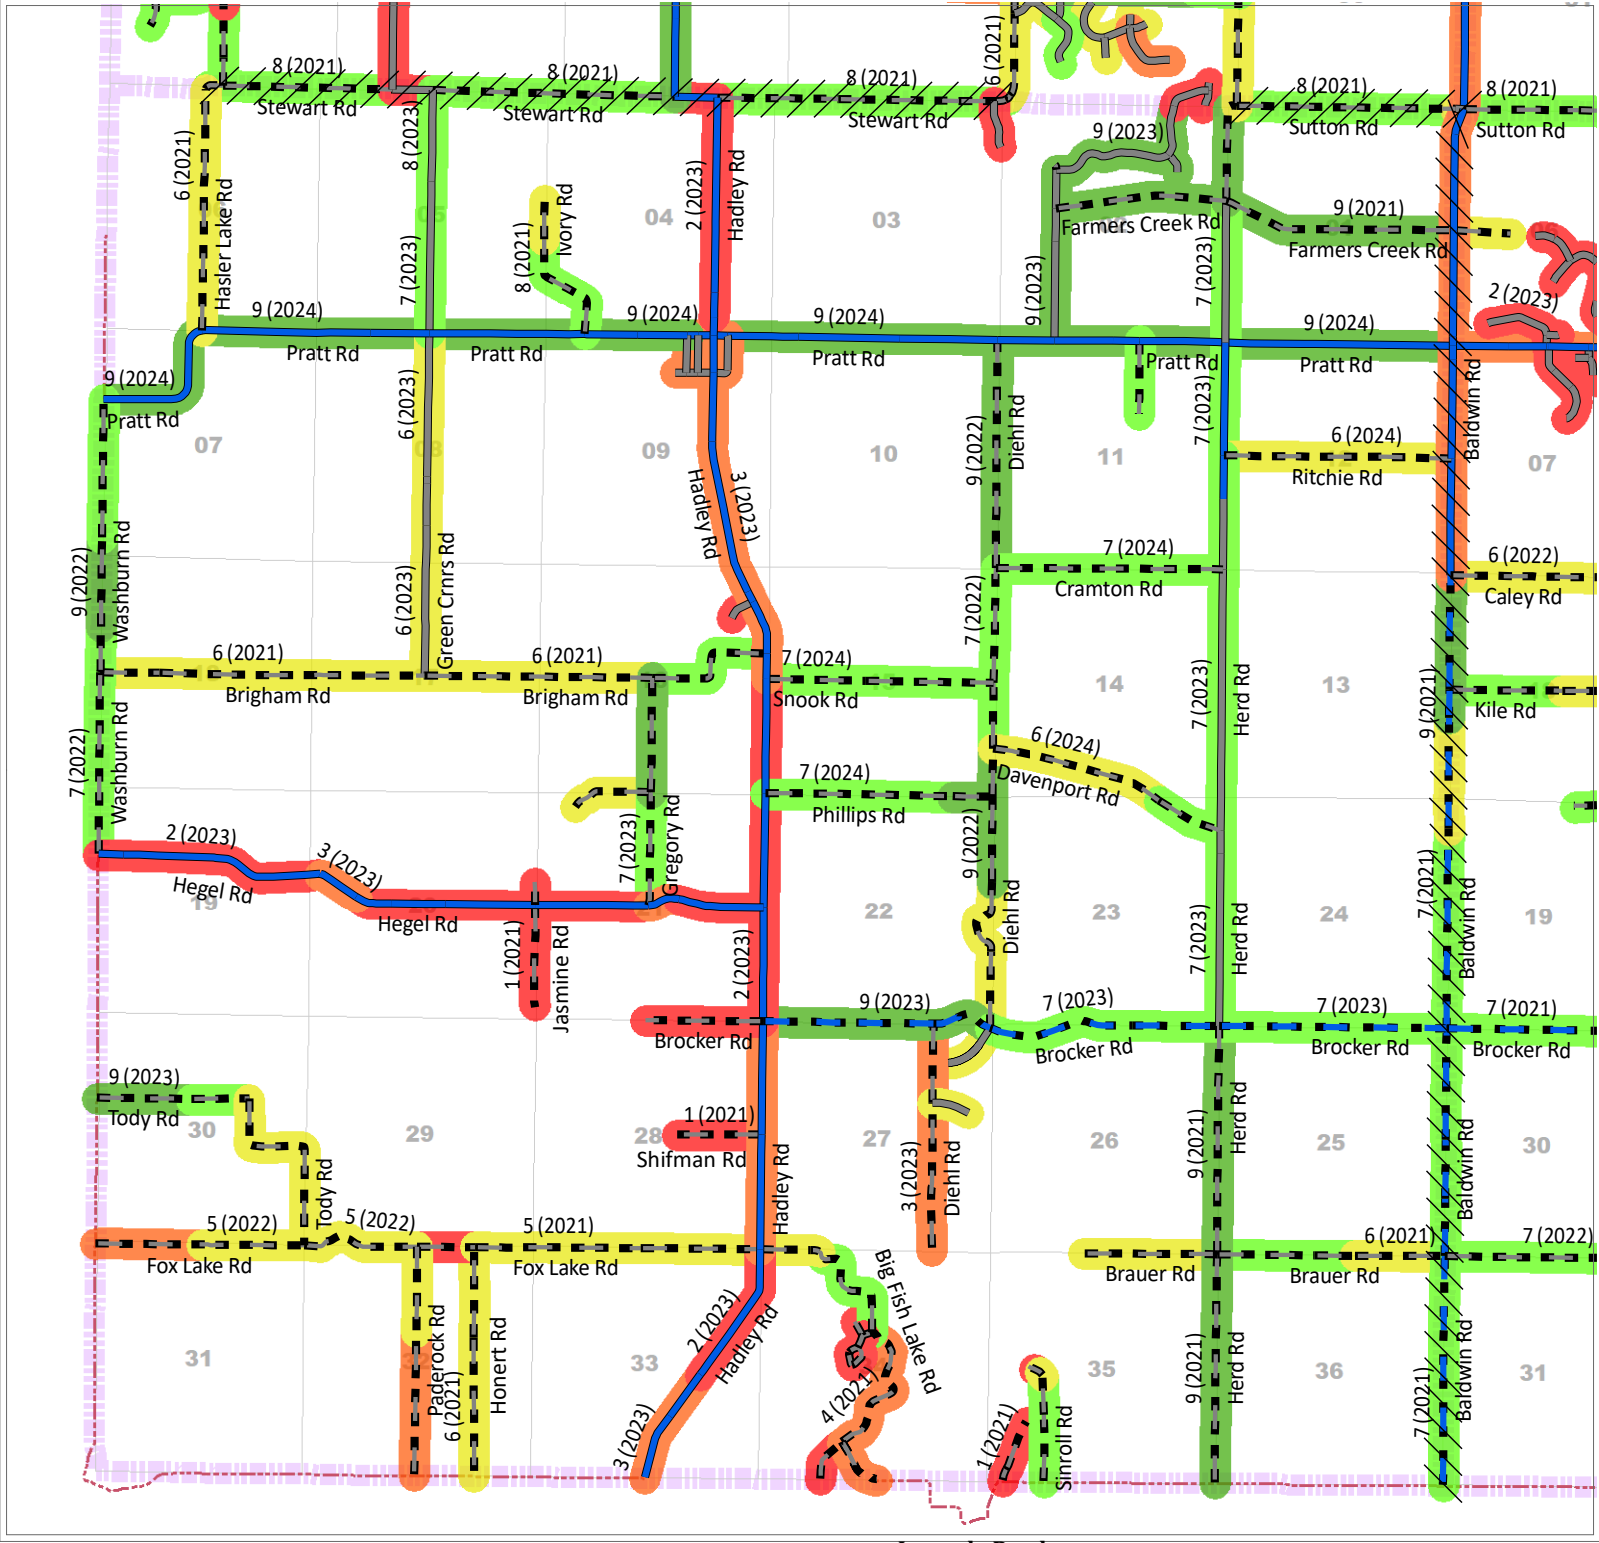

Hadley Township

PASER & IBR RATINGS

Legend - Paser / IBR

- 1 - 2 - Failure
- 3 - 4 - Poor
- 5 - 6 - Fair
- 7 - 8 - Good
- 9 - 10 - Excellent
- ## (##) Current Rating (Year)

Legend - Roads

- County Local Paved
- County Local Unpaved
- County Primary Paved
- County Primary Unpaved
- State Trunkline
- Non-LCRC Roads
- Township
- Railroad
- Trails
- Adjacent Twp Jurisdiction

LAPÉER COUNTY ROAD COMMISSION
 820 DAVIS LAKE ROAD
 LAPÉER, MI 48446
 Phone: 810-664-6272
 Web: www.lcrconline.com