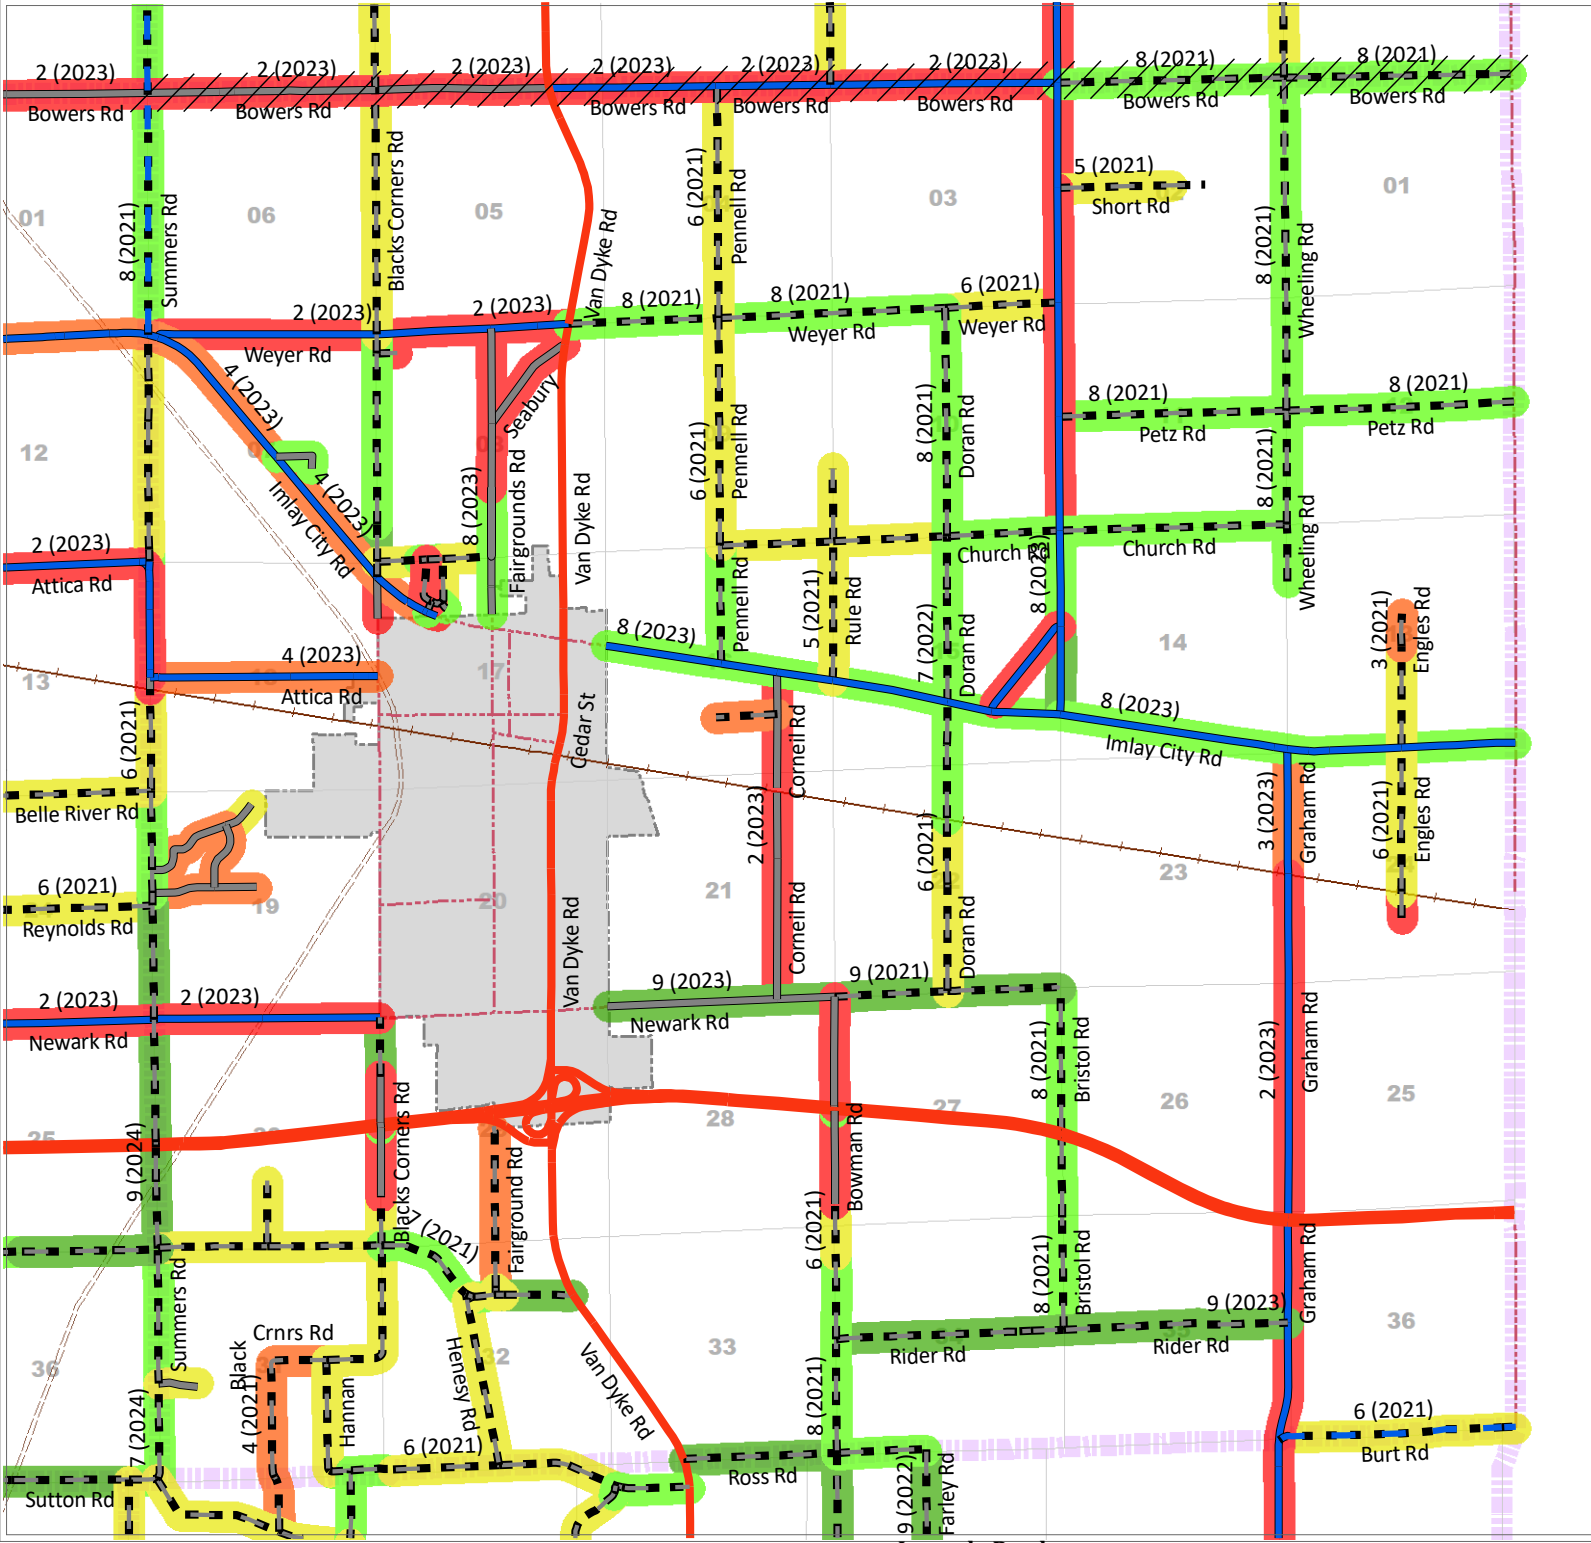

# Imlay Township

### Legend - Paser / IBR

- 1 - 2 - Failure
- 3 - 4 - Poor
- 5 - 6 - Fair
- 7 - 8 - Good
- 9 - 10 - Excellent
- ## (##) Current Rating (Year)

### Legend - Roads

- County Local Paved
- County Local Unpaved
- County Primary Paved
- County Primary Unpaved
- State Trunkline
- Non-LCRC Roads
- Township
- Railroad
- Trails
- Adjacent Twp Jurisdiction

**LAPEER COUNTY ROAD COMMISSION**  
 820 DAVIS LAKE ROAD  
 LAPEER, MI 48446  
 Phone: 810-664-6272  
 Web: www.lcrconline.com