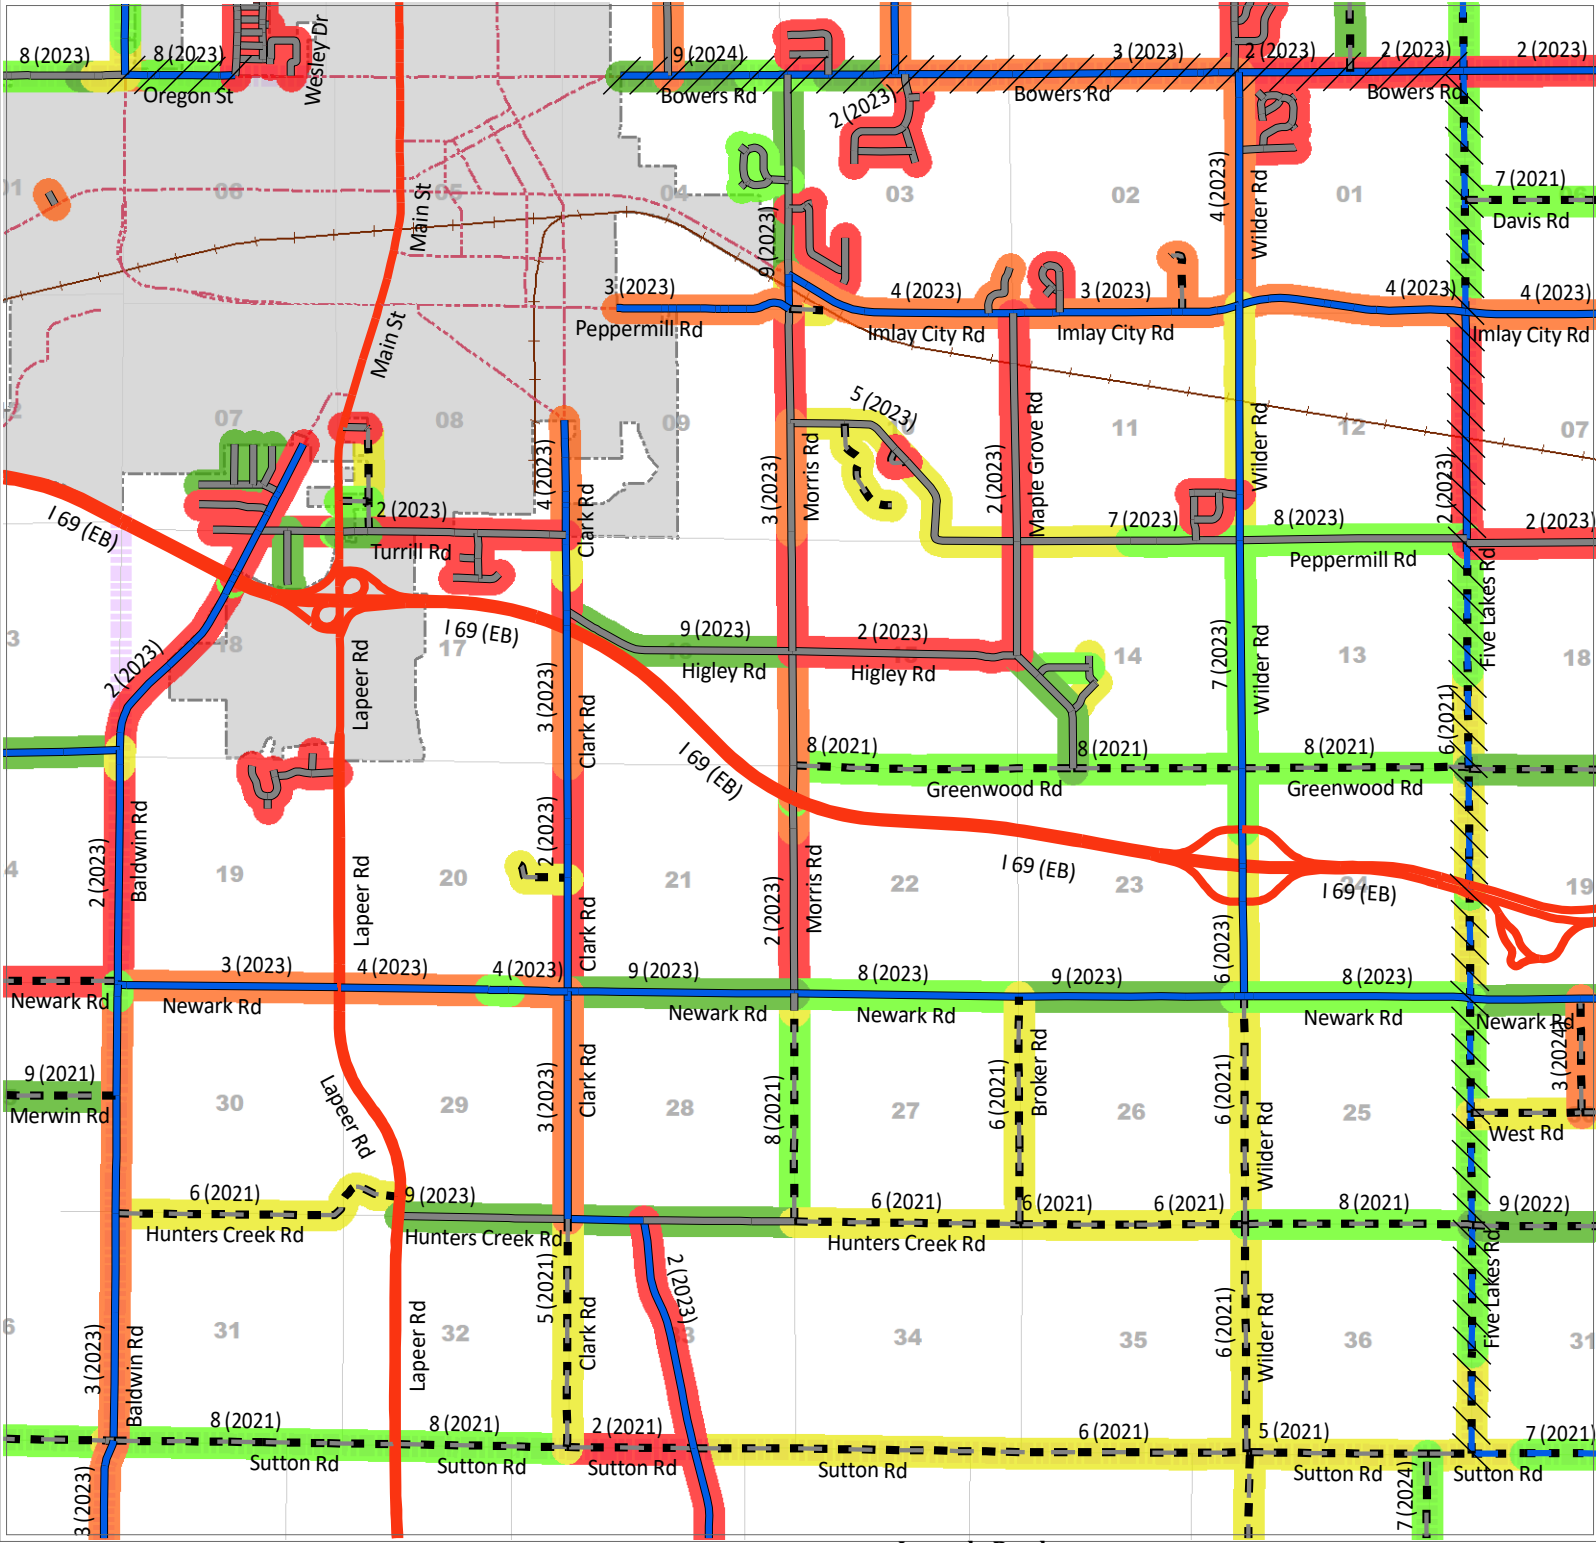

Lapeer Township

PASER & IBR RATINGS

Legend - Paser / IBR

- 1 - 2 - Failure
- 3 - 4 - Poor
- 5 - 6 - Fair
- 7 - 8 - Good
- 9 - 10 - Excellent
- ## (##) Current Rating (Year)

Legend - Roads

- County Local Paved
- County Local Unpaved
- County Primary Paved
- County Primary Unpaved
- State Trunkline
- Non-LCRC Roads
- Township
- Railroad
- Trails
- Adjacent Twp Jurisdiction

LAPEER COUNTY ROAD COMMISSION
 820 DAVIS LAKE ROAD
 LAPEER, MI 48446
 Phone: 810-664-6272
 Web: www.lcrconline.com