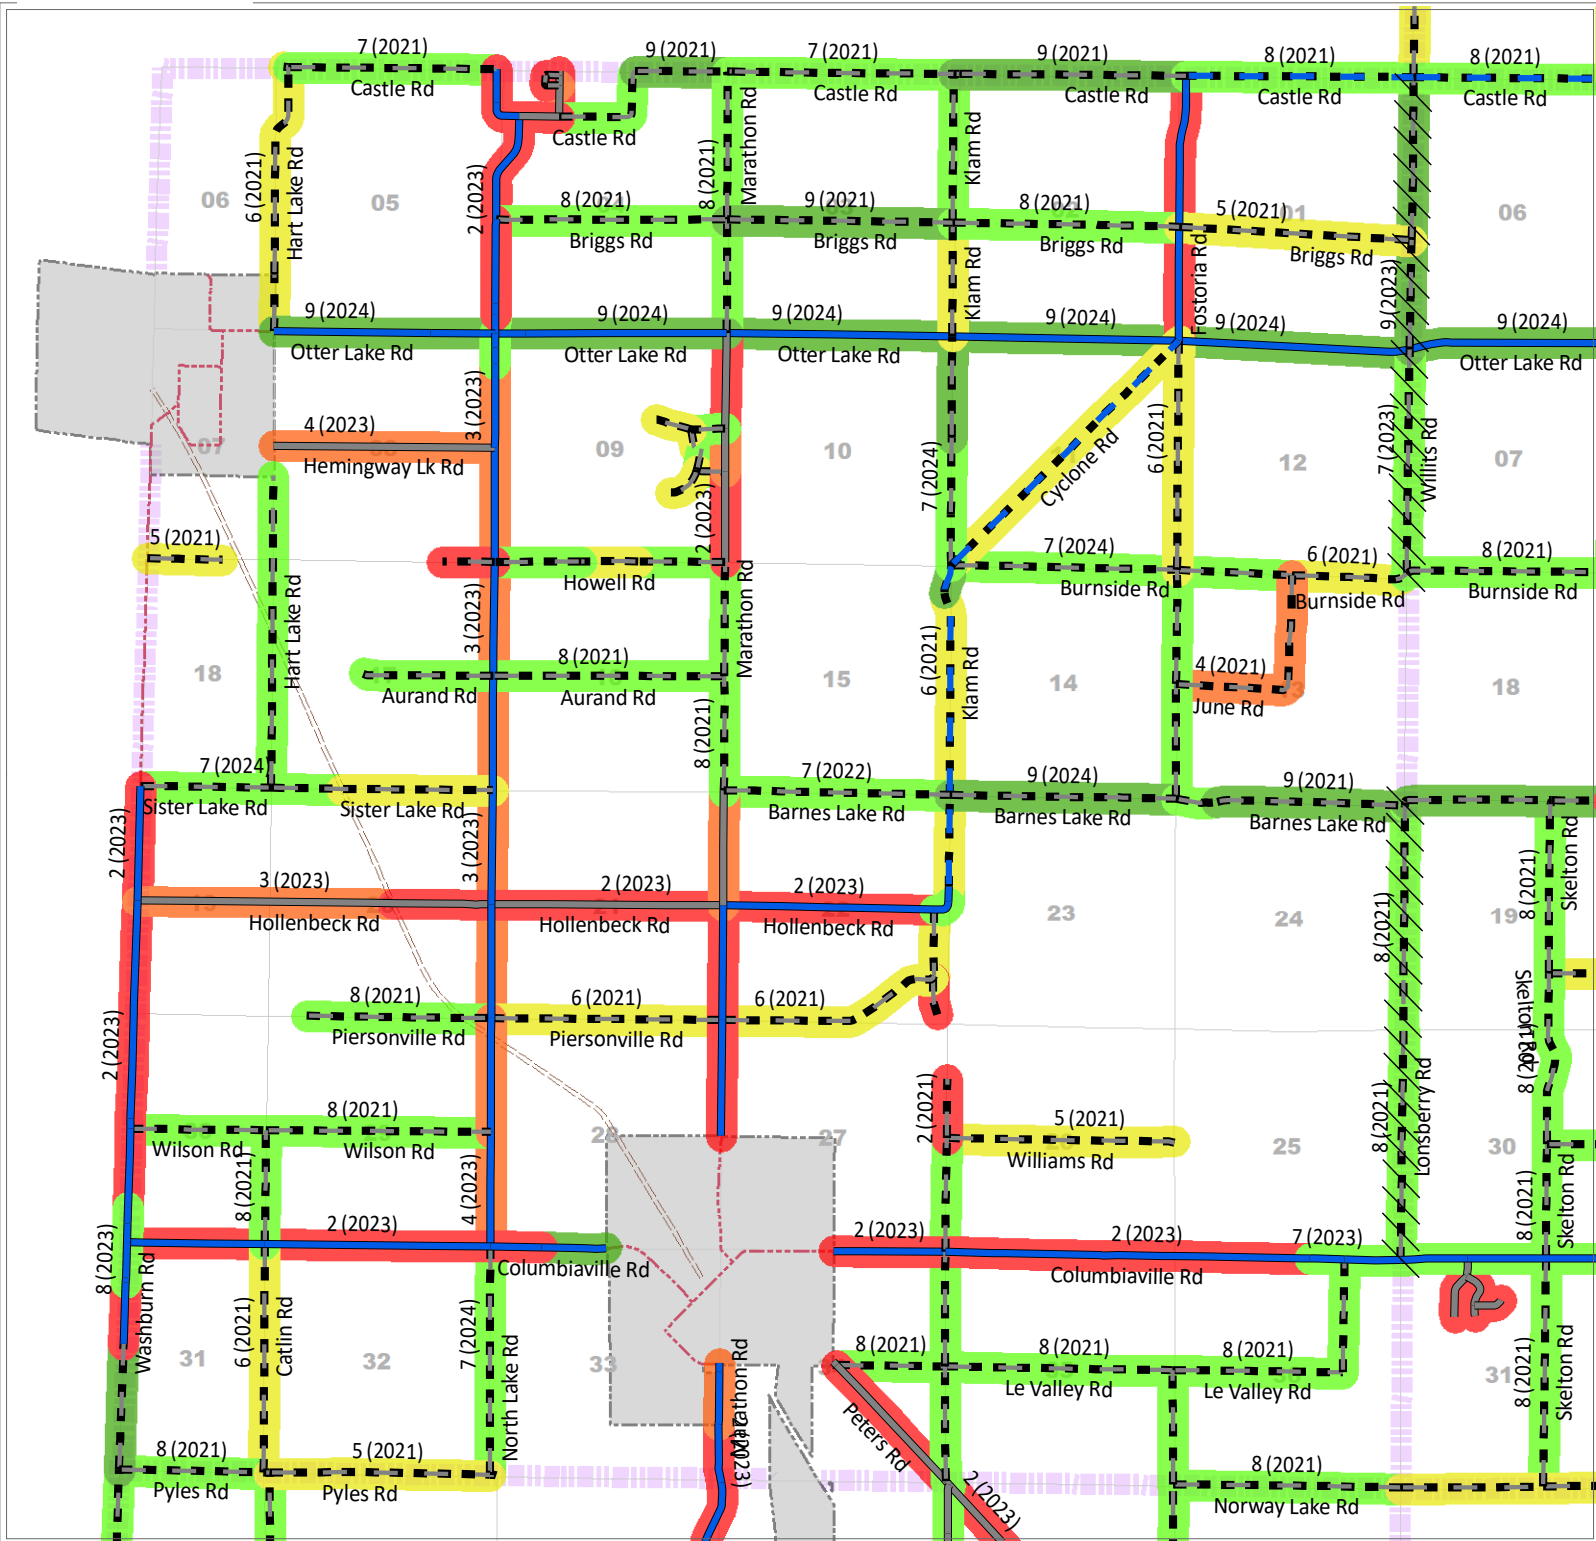

Marathon Township

PASER & IBR RATINGS

Legend - Paser / IBR

- 1 - 2 - Failure
- 3 - 4 - Poor
- 5 - 6 - Fair
- 7 - 8 - Good
- 9 - 10 - Excellent
- ## (##) Current Rating (Year)

Legend - Roads

- County Local Paved
- County Local Unpaved
- County Primary Paved
- County Primary Unpaved
- State Trunkline
- Non-LCRC Roads
- Township
- Railroad
- Trails
- Adjacent Twp Jurisdiction

LAPEER COUNTY ROAD COMMISSION

820 DAVIS LAKE ROAD
 LAPEER, MI 48446
 Phone: 810-664-6272
 Web: www.lcrconline.com