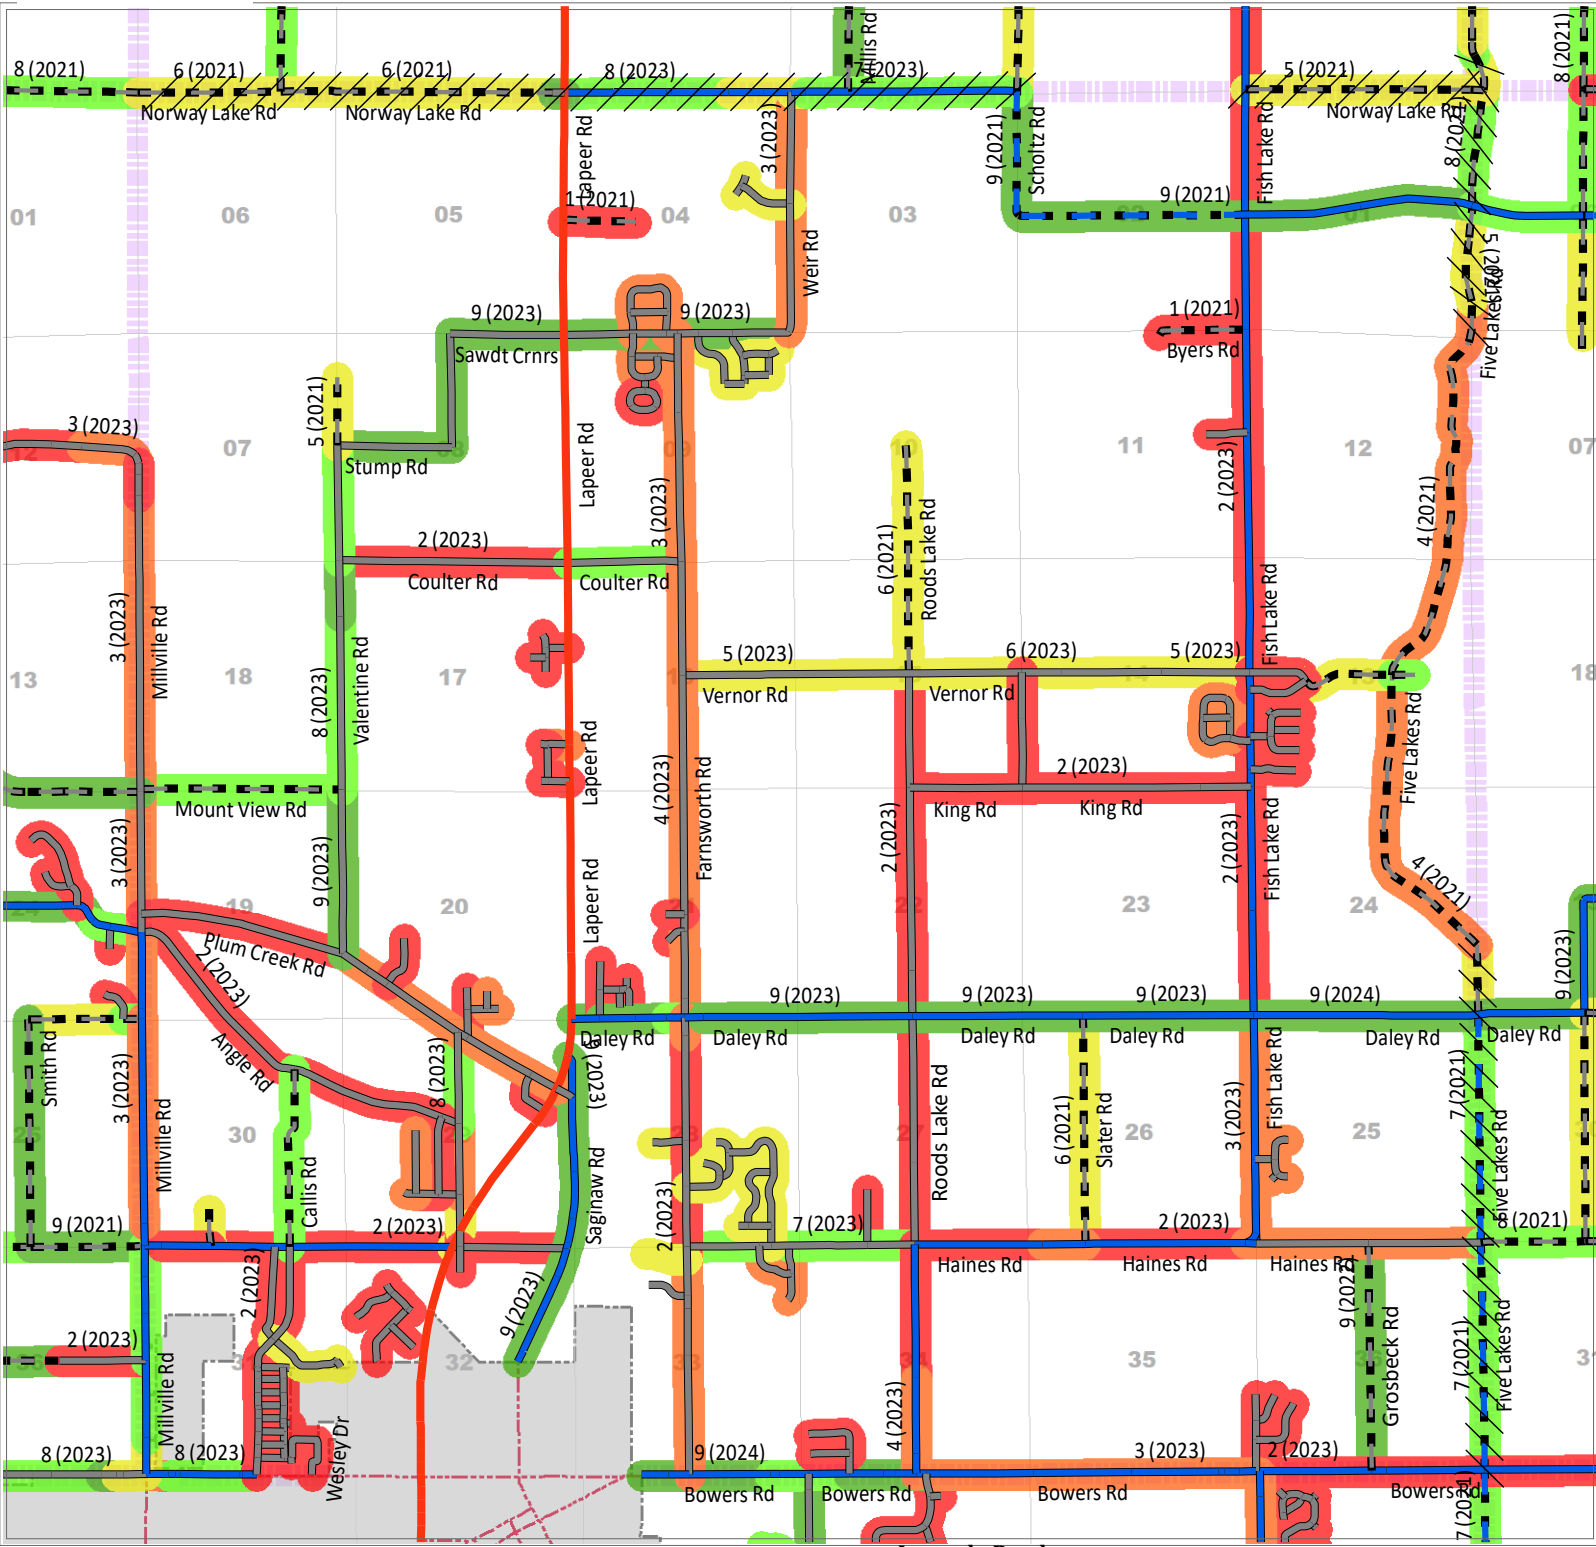

Mayfield Township

PASER & IBR RATINGS

Legend - Paser / IBR

- 1 - 2 - Failure
- 3 - 4 - Poor
- 5 - 6 - Fair
- 7 - 8 - Good
- 9 - 10 - Excellent
- ## (##) Current Rating (Year)

Legend - Roads

- County Local Paved
- County Local Unpaved
- County Primary Paved
- County Primary Unpaved
- State Trunkline
- Non-LCRC Roads
- Township
- Railroad
- Trails
- Adjacent Twp Jurisdiction

LAPEER COUNTY ROAD COMMISSION

820 DAVIS LAKE ROAD
 LAPEER, MI 48446
 Phone: 810-664-6272
 Web: www.lcrconline.com