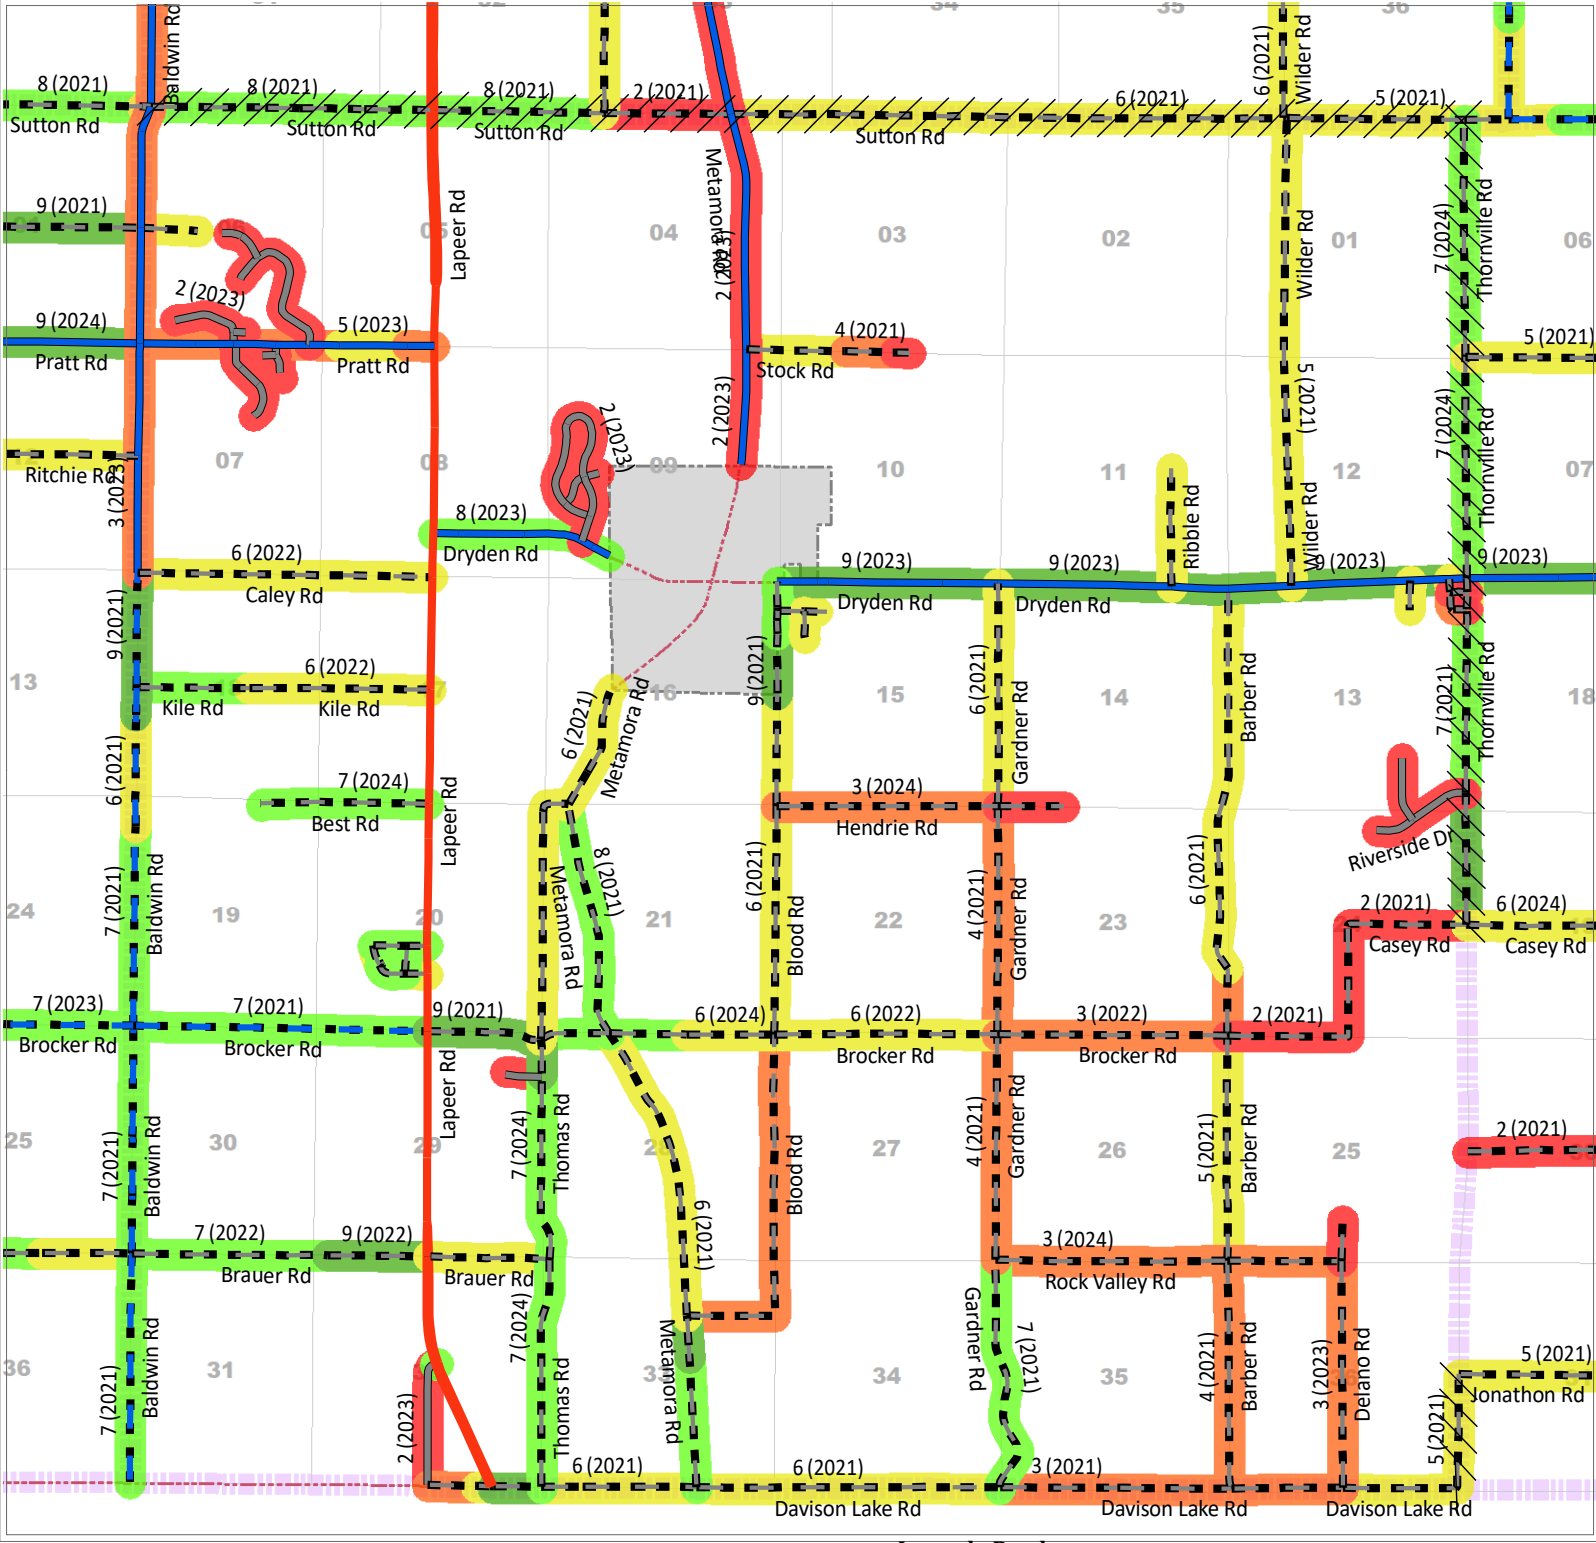

Metamora Township

PASER & IBR RATINGS

Legend - Paser / IBR

- 1 - 2 - Failure
- 3 - 4 - Poor
- 5 - 6 - Fair
- 7 - 8 - Good
- 9 - 10 - Excellent
- ## (##) Current Rating (Year)

Legend - Roads

- County Local Paved
- County Local Unpaved
- County Primary Paved
- County Primary Unpaved
- State Trunkline
- Non-LCRC Roads
- Township
- Railroad
- Trails
- Adjacent Twp Jurisdiction

LAPEER COUNTY ROAD COMMISSION

820 DAVIS LAKE ROAD
 LAPEER, MI 48446
 Phone: 810-664-6272
 Web: www.lcrconline.com