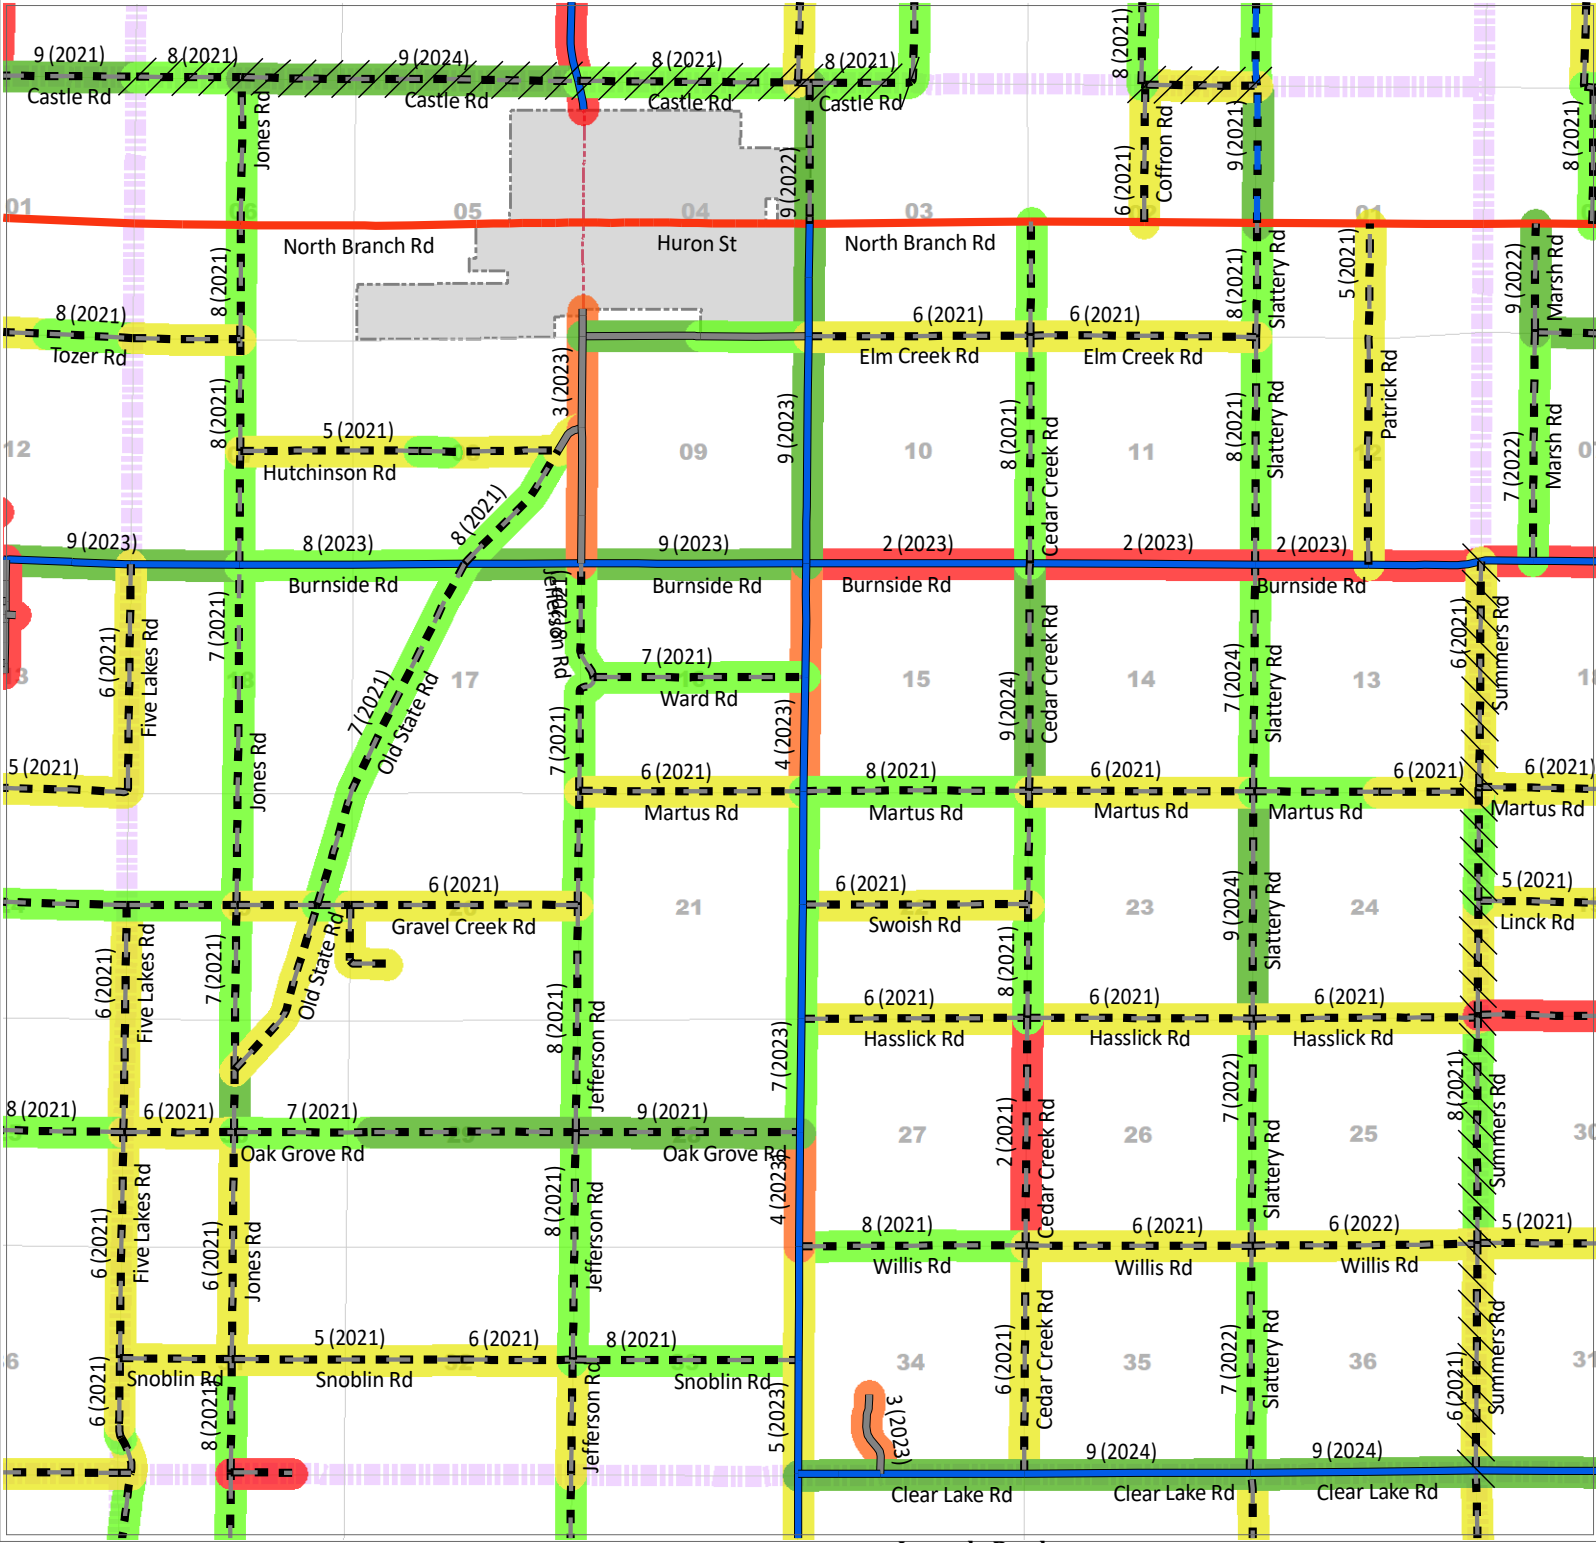

North Branch Township

PASER & IBR RATINGS

Legend - Paser / IBR

- 1 - 2 - Failure
- 3 - 4 - Poor
- 5 - 6 - Fair
- 7 - 8 - Good
- 9 - 10 - Excellent
- ## (##) Current Rating (Year)

Legend - Roads

- County Local Paved
- County Local Unpaved
- County Primary Paved
- County Primary Unpaved
- State Trunkline
- Non-LCRC Roads
- Township
- Railroad
- Trails
- Adjacent Twp Jurisdiction

LAPEER COUNTY ROAD COMMISSION

820 DAVIS LAKE ROAD
 LAPEER, MI 48446
 Phone: 810-664-6272
 Web: www.lcrconline.com