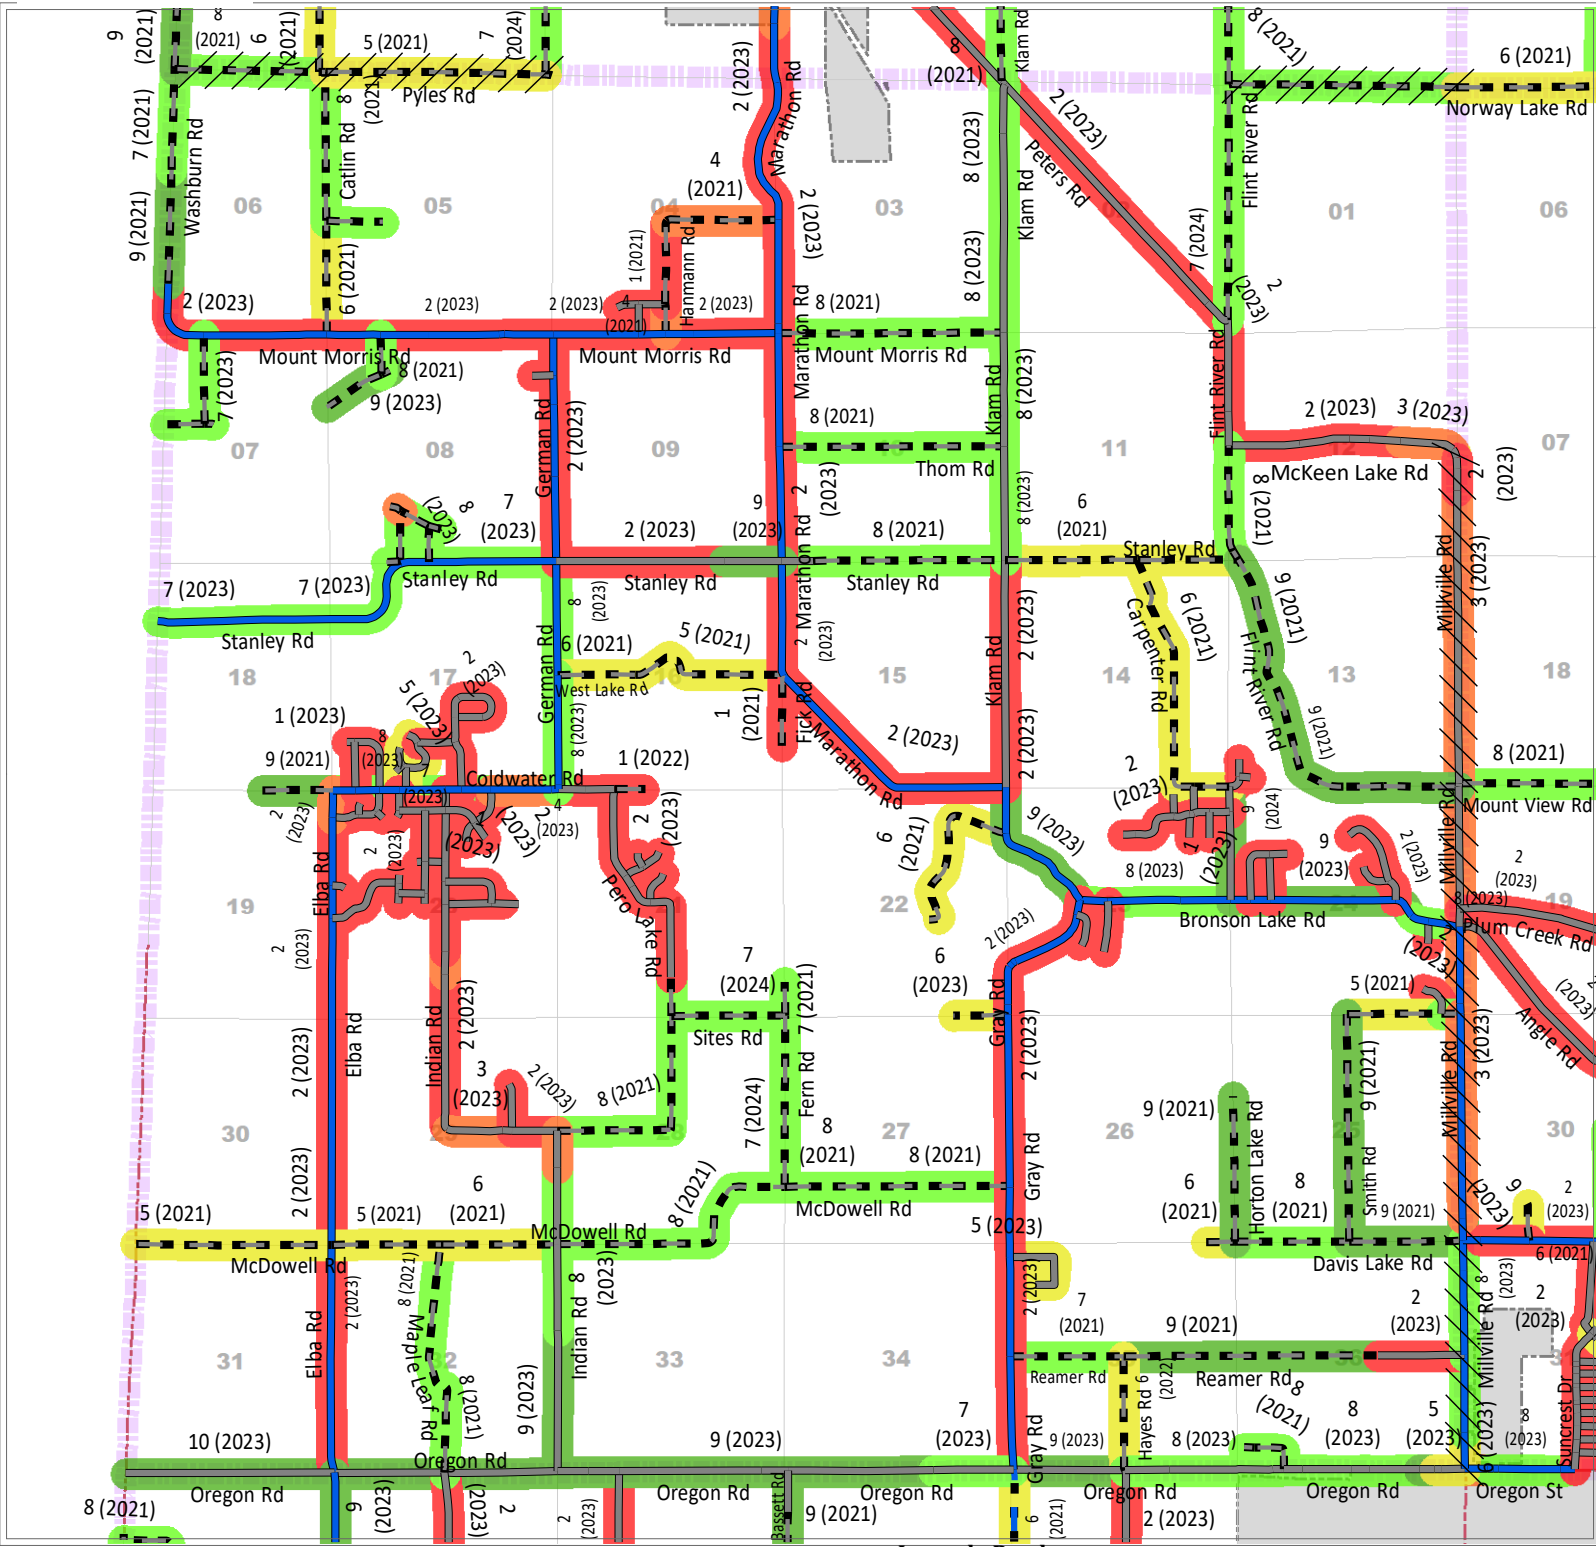

Oregon Township

PASER & IBR RATINGS

Legend - Paser / IBR

- 1 - 2 - Failure
- 3 - 4 - Poor
- 5 - 6 - Fair
- 7 - 8 - Good
- 9 - 10 - Excellent
- ## (##) Current Rating (Year)

Legend - Roads

- County Local Paved
- County Local Unpaved
- County Primary Paved
- County Primary Unpaved
- State Trunkline
- Non-LCRC Roads
- Township
- Railroad
- Trails
- Adjacent Twp Jurisdiction

LAPEER COUNTY ROAD COMMISSION

820 DAVIS LAKE ROAD
 LAPEER, MI 48446
 Phone: 810-664-6272
 Web: www.lcrconline.com