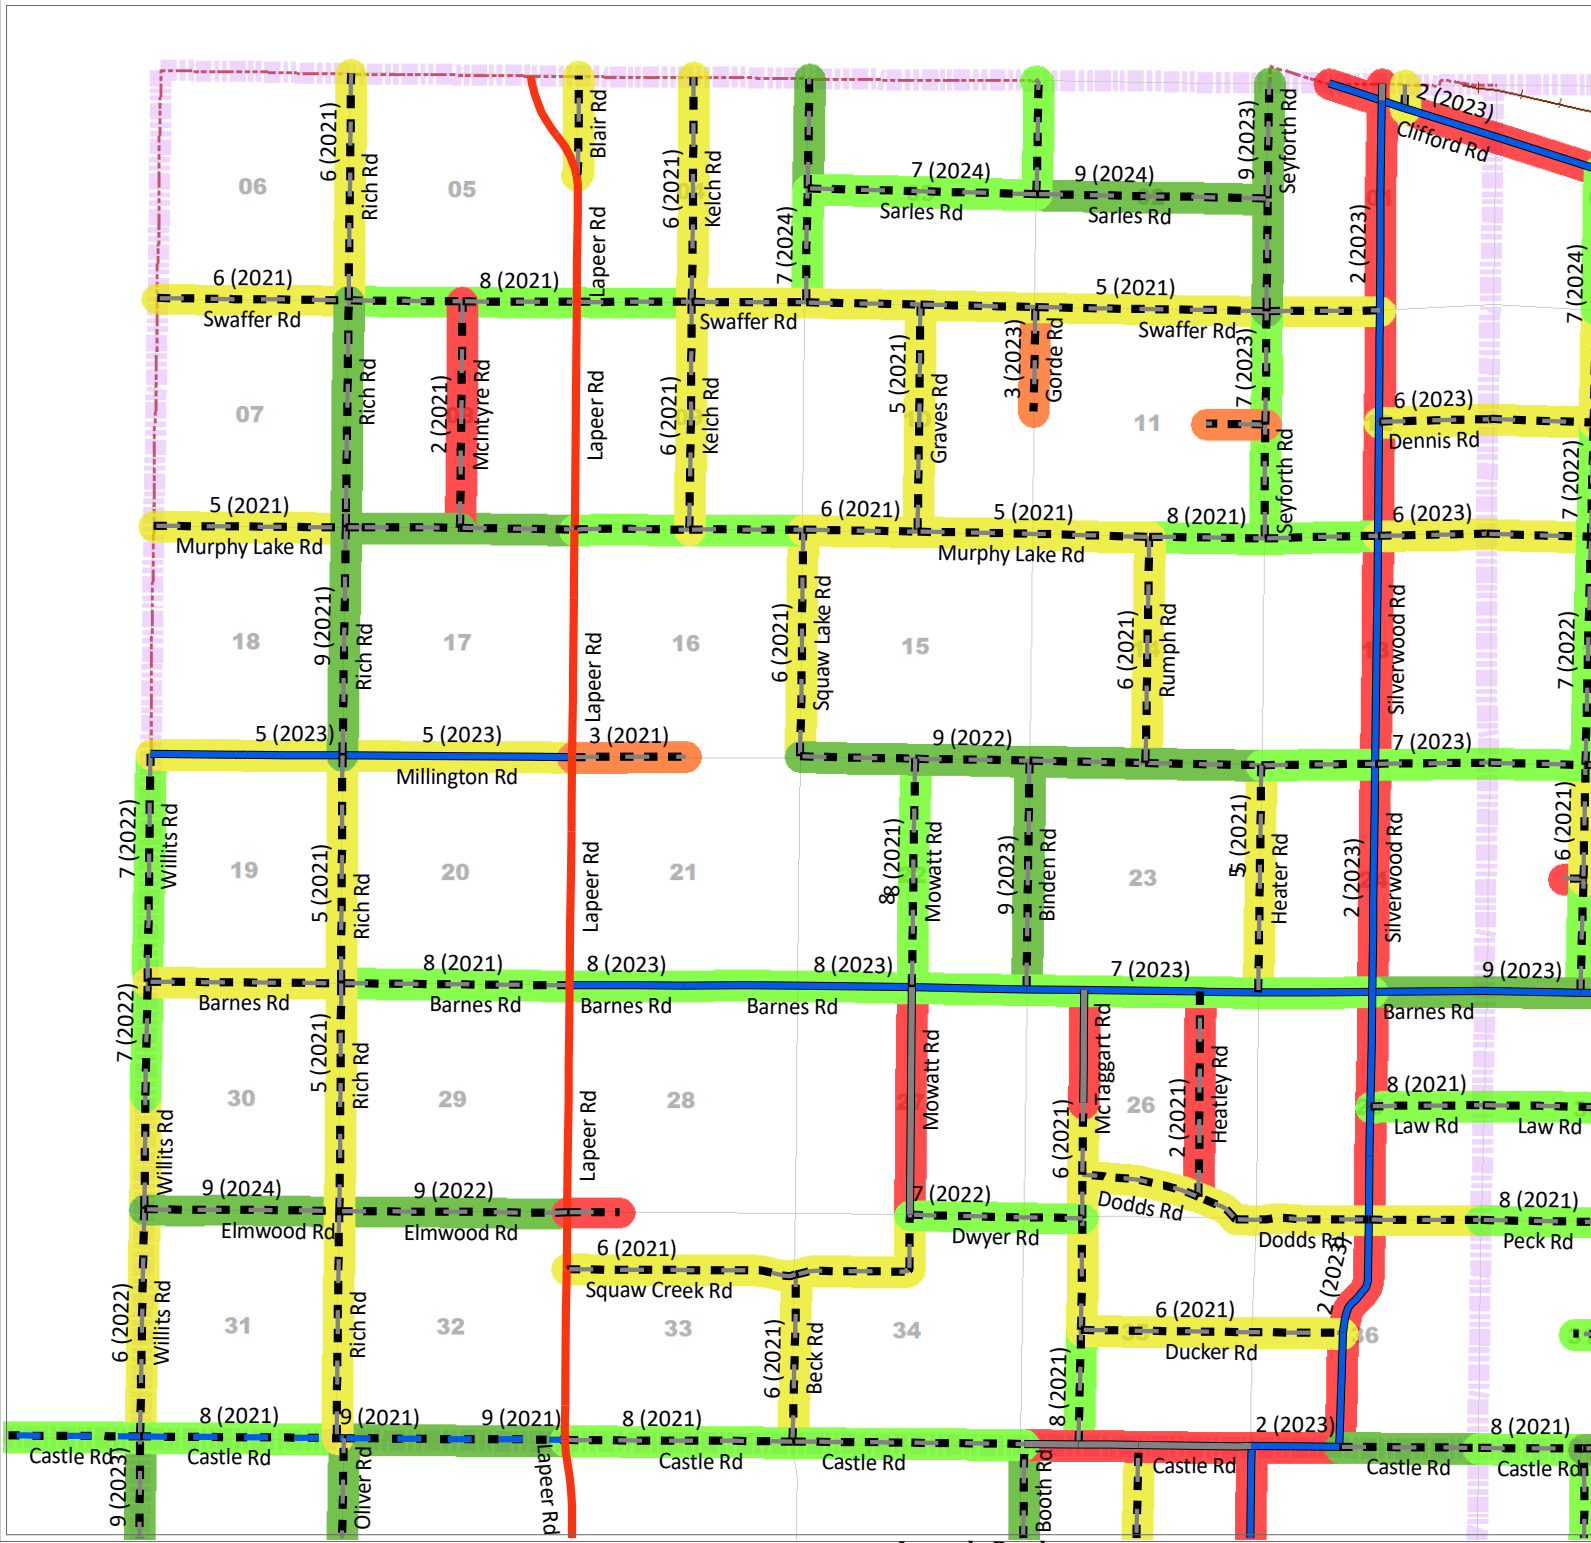

Rich Township

PASER & IBR RATINGS

Legend - Paser / IBR

- 1 - 2 - Failure
- 3 - 4 - Poor
- 5 - 6 - Fair
- 7 - 8 - Good
- 9 - 10 - Excellent

(##) Current Rating (Year)

Legend - Roads

- County Local Paved
- County Local Unpaved
- County Primary Paved
- County Primary Unpaved
- State Trunkline
- Non-LCRC Roads
- Township
- Railroad
- Trails
- Adjacent Twp Jurisdiction

LAPEER COUNTY ROAD COMMISSION
 820 DAVIS LAKE ROAD
 LAPEER, MI 48446
 Phone: 810-664-6272
 Web: www.lcrconline.com