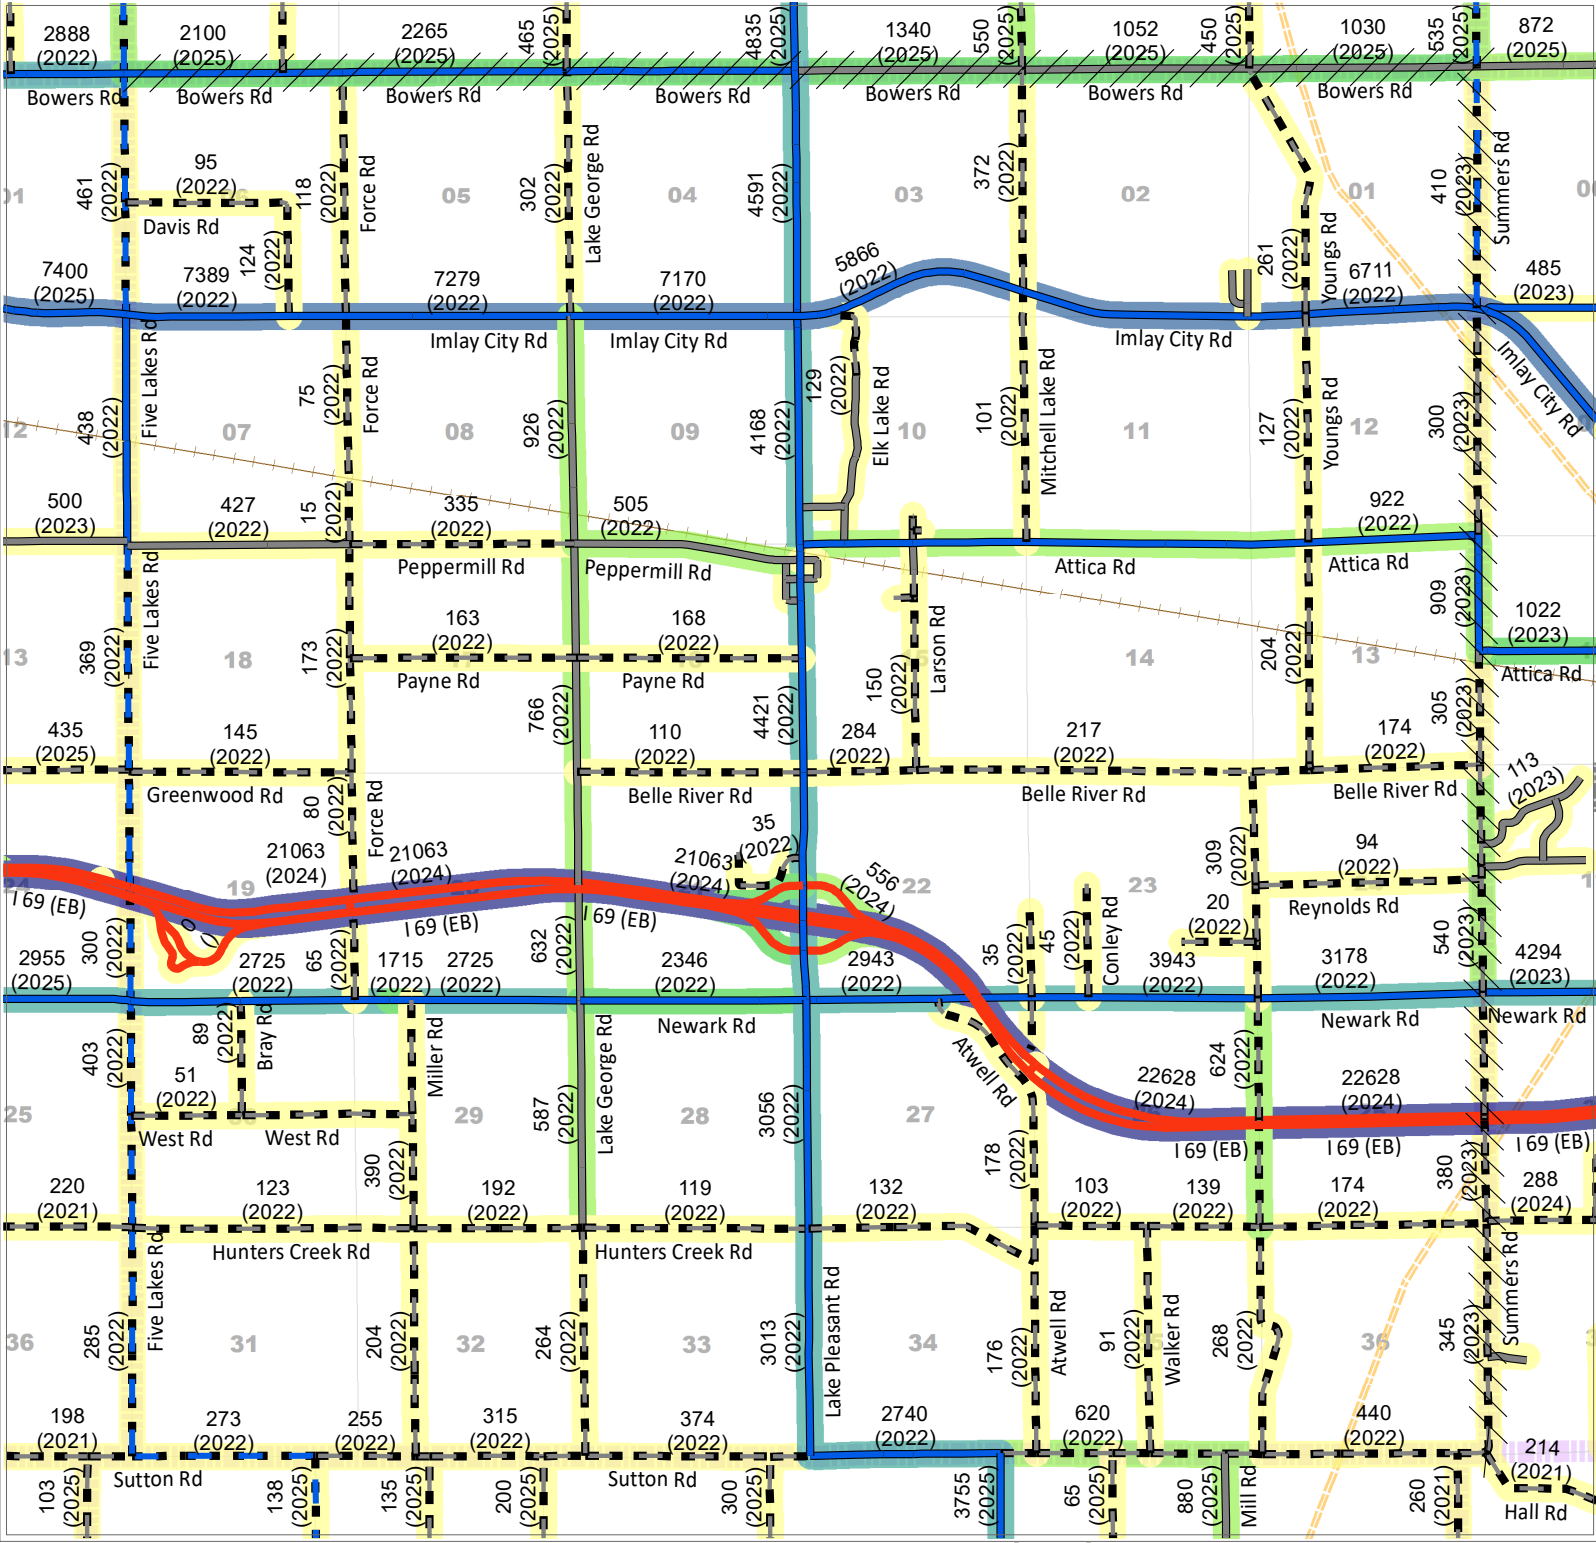

# Attica Township

## AVERAGE DAILY TRAFFIC

### Legend - Average Daily Traffic

## (##) Avg Daily Traffic (Year Recorded)