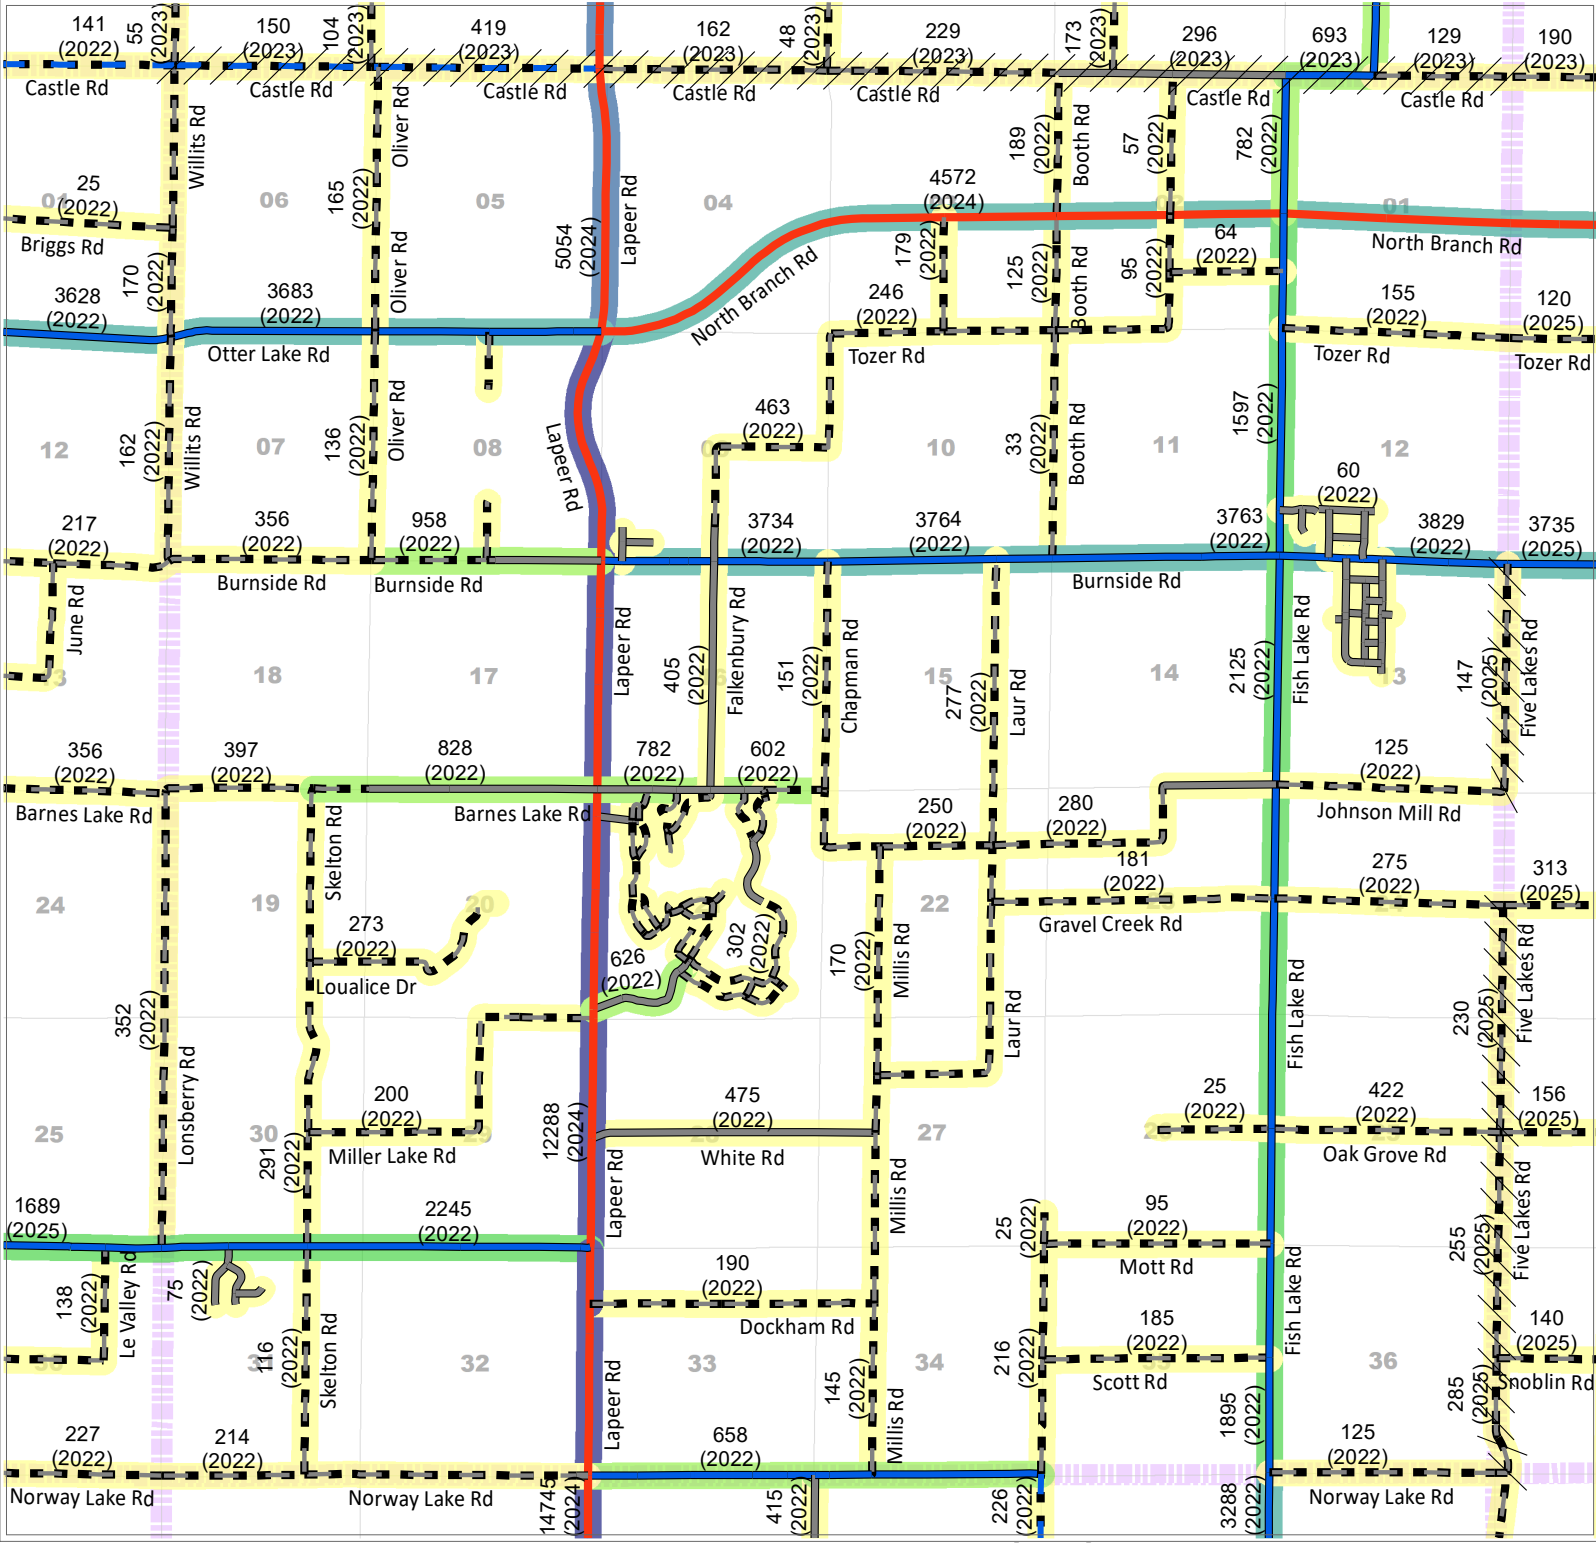

# Deerfield Township

## AVERAGE DAILY TRAFFIC

### Legend - Average Daily Traffic

### Legend - Roads