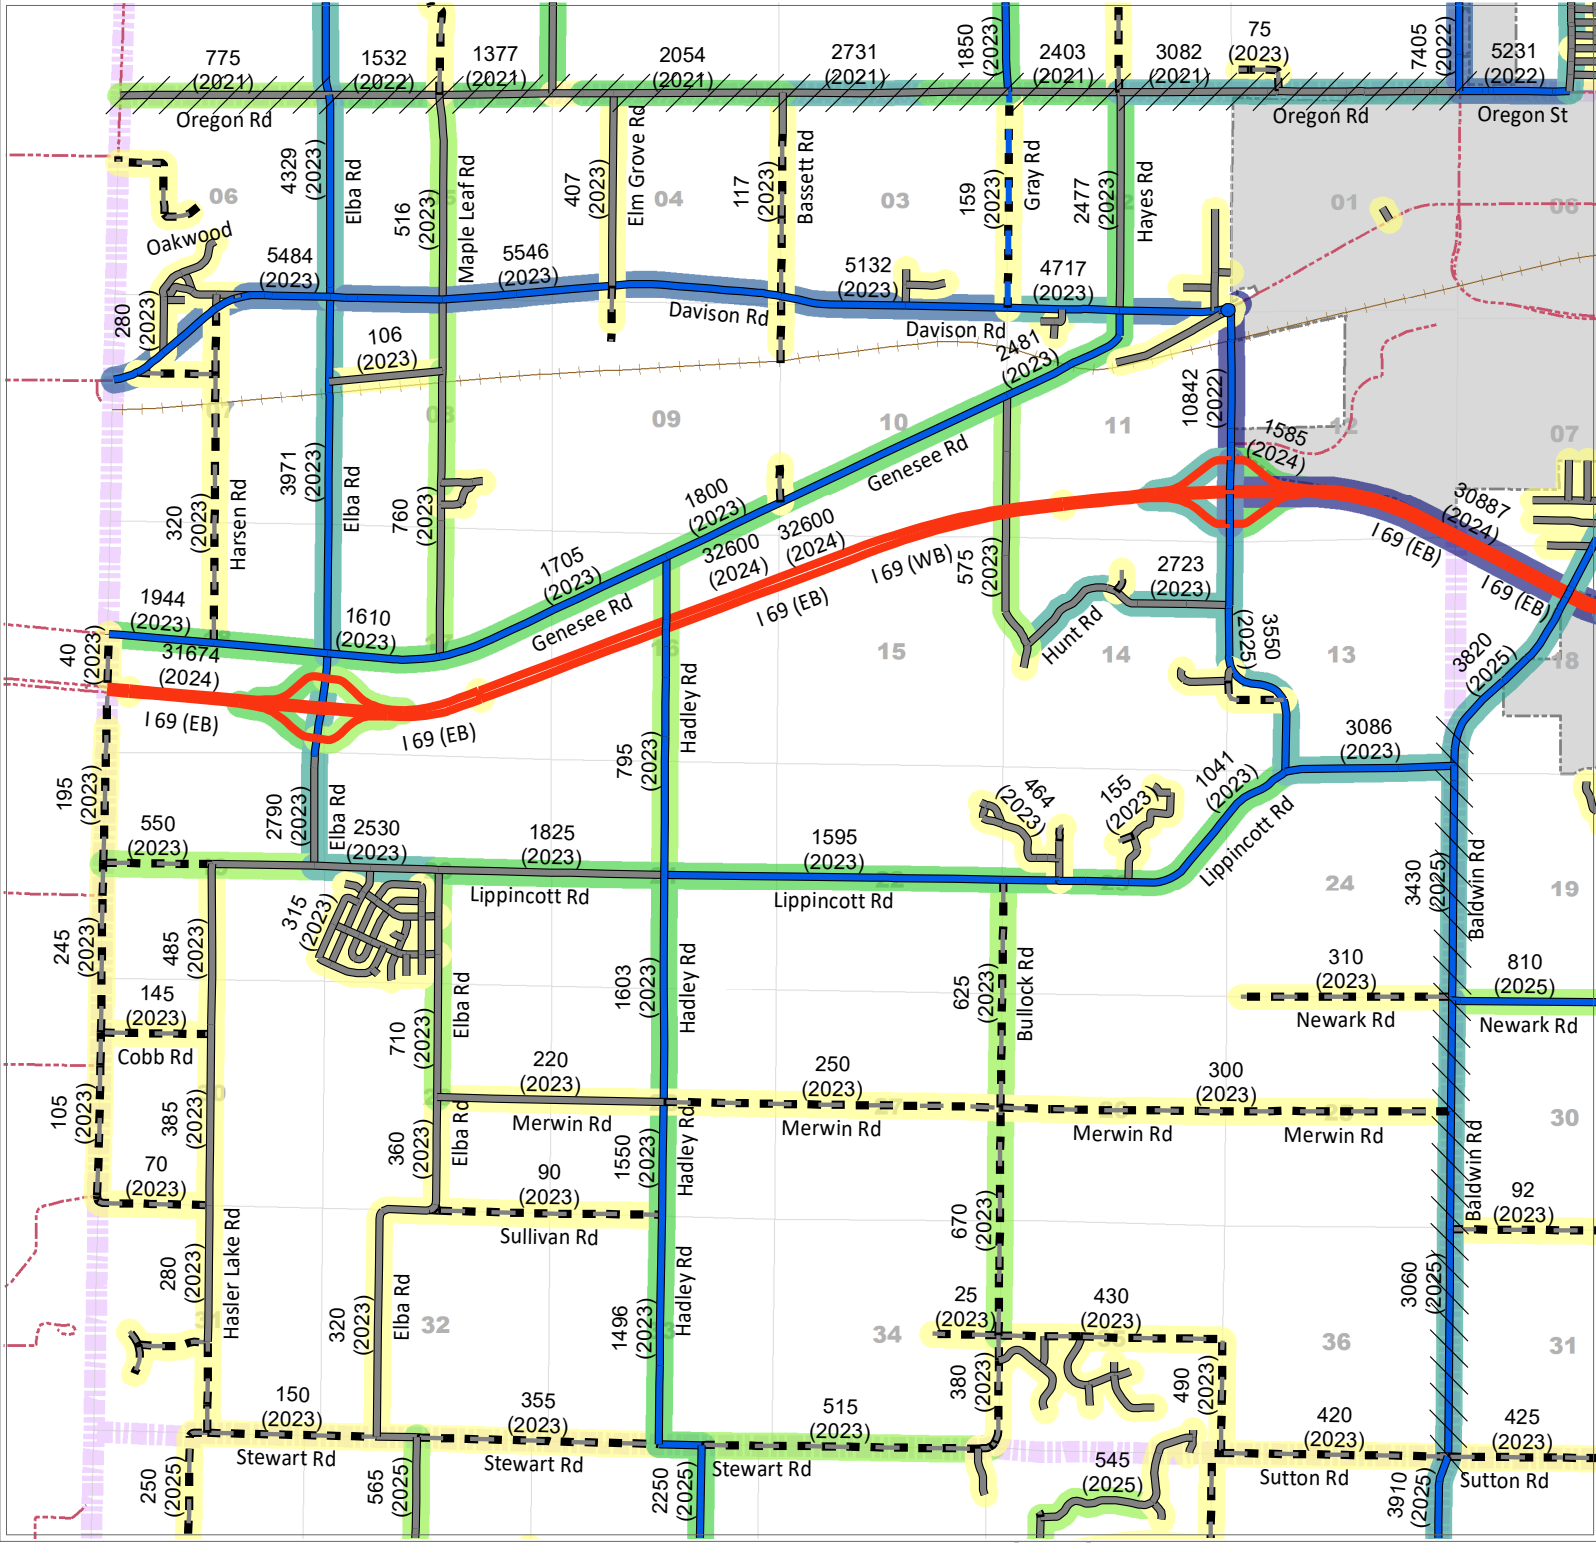

## AVERAGE DAILY TRAFFIC

### Legend - Average Daily Traffic

## (##) Avg Daily Traffic (Year Recorded)

### Legend - Roads