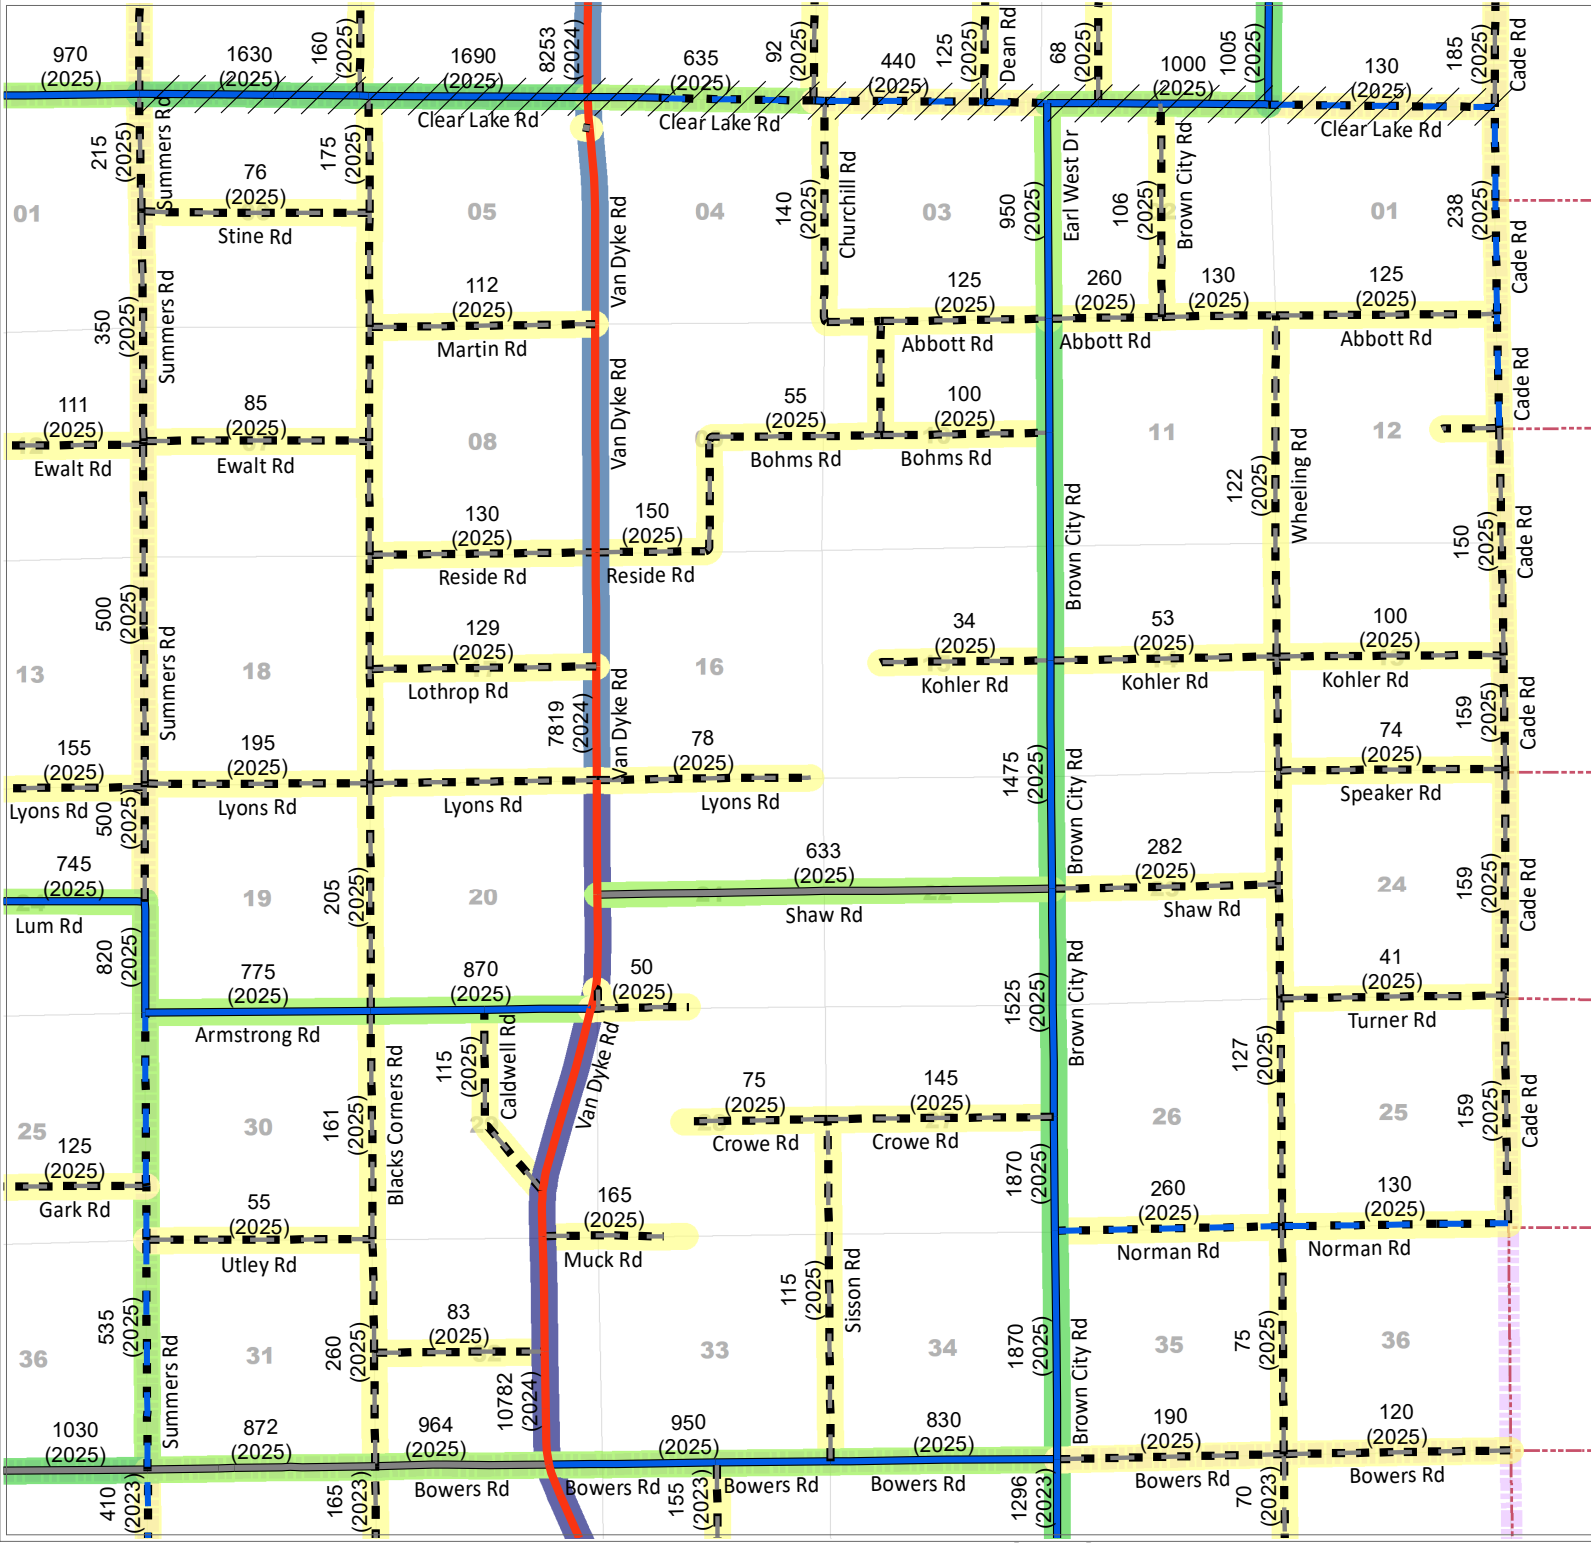

Goodland Township

AVERAGE DAILY TRAFFIC

Legend - Average Daily Traffic

(##) Avg Daily Traffic (Year Recorded)

Legend - Roads

LAPEER COUNTY ROAD COMMISSION

820 DAVIS LAKE ROAD
 LAPEER, MI 48446
 Phone: 810-664-6272
 Web: www.lcrconline.com