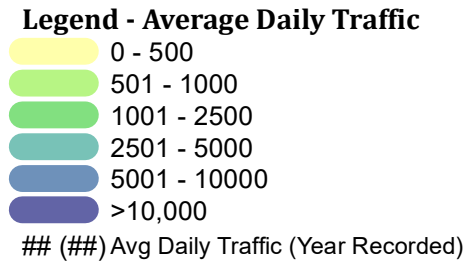

Hadley Township

AVERAGE DAILY TRAFFIC

LAPEER COUNTY ROAD COMMISSION
 820 DAVIS LAKE ROAD
 LAPEER, MI 48446
 Phone: 810-664-6272
 Web: www.lcrconline.com