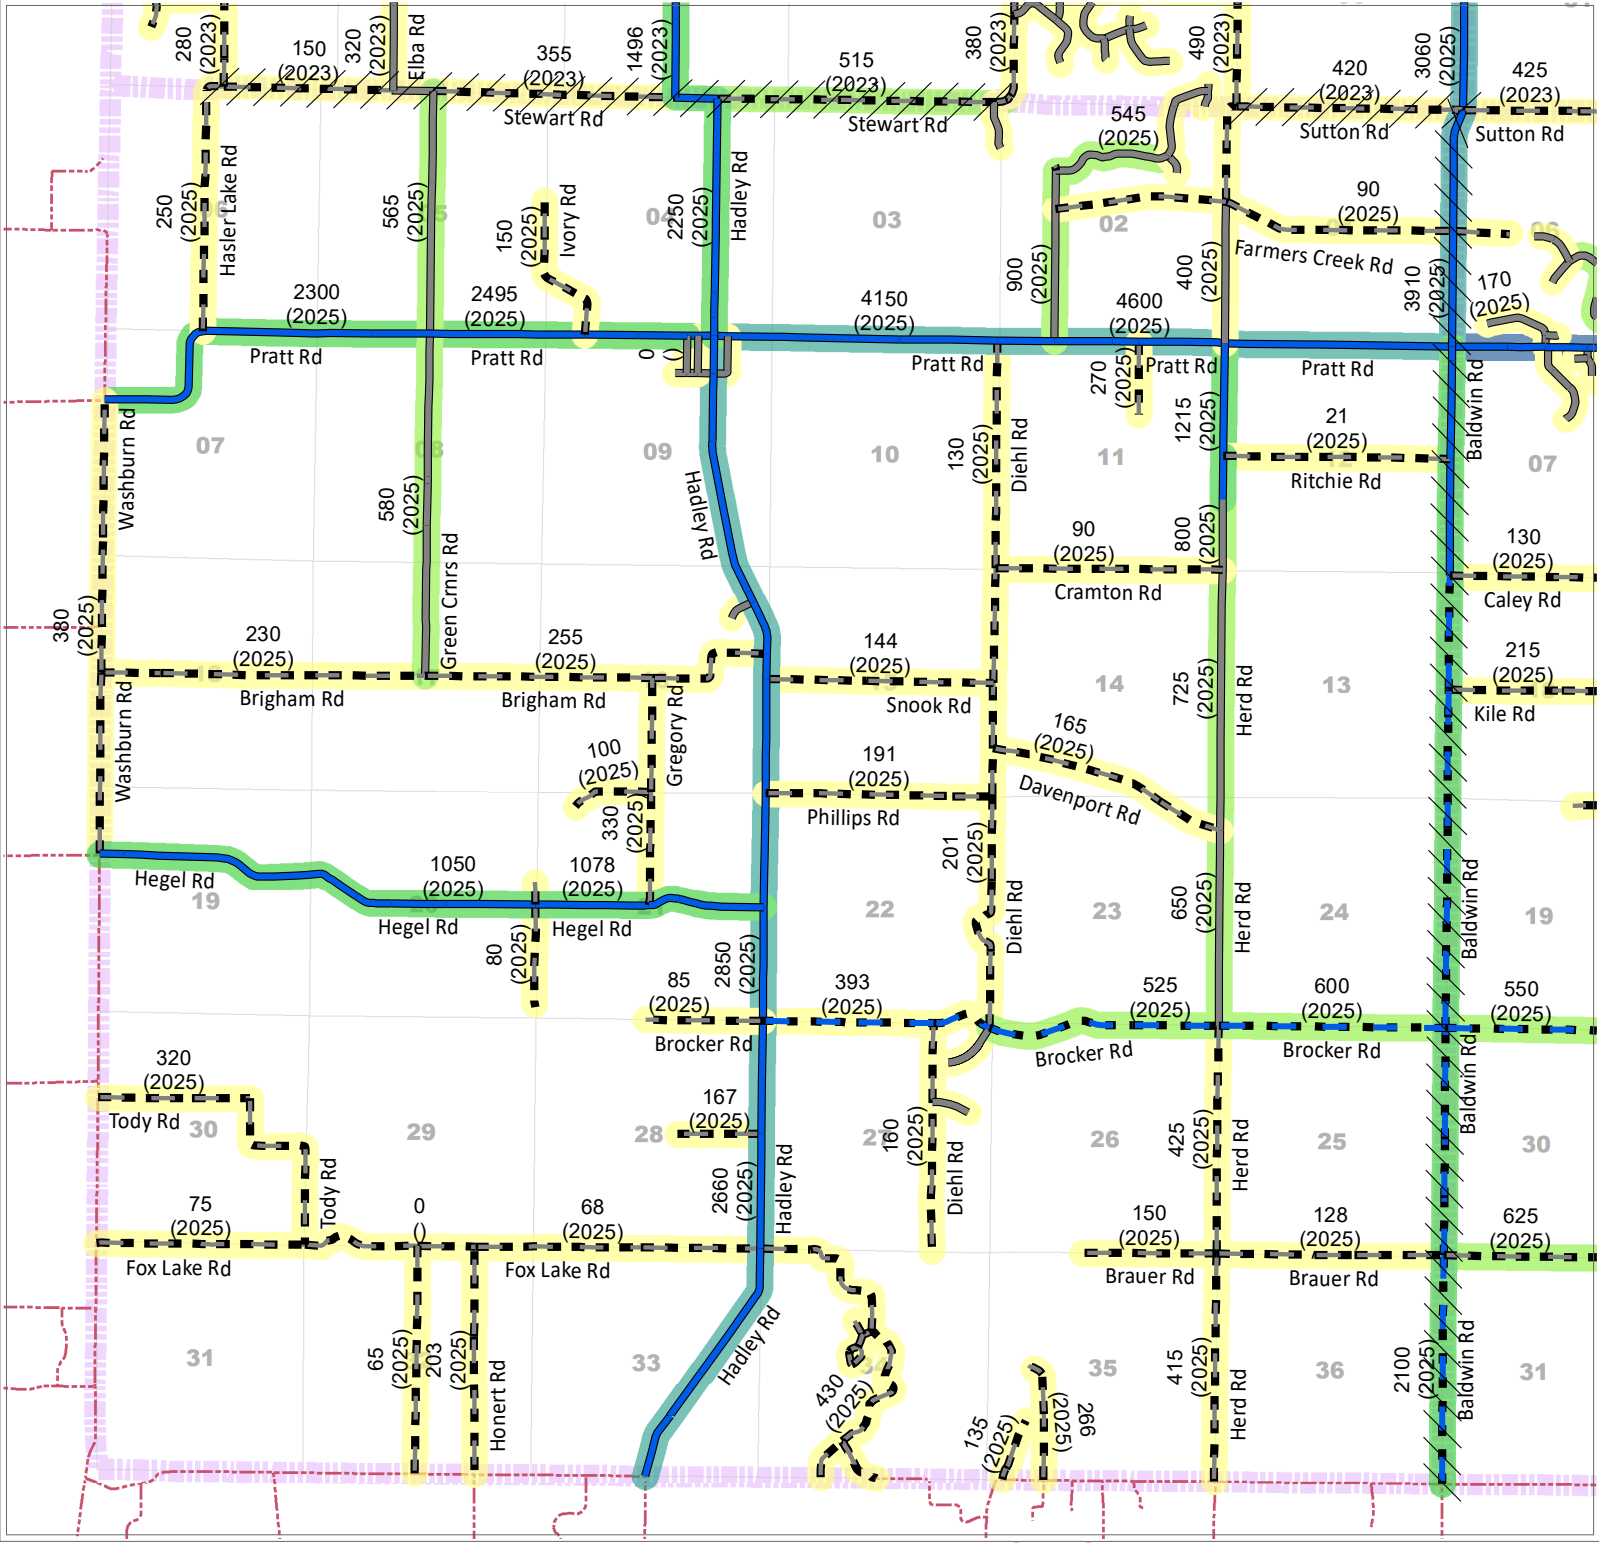

Hadley Township

AVERAGE DAILY TRAFFIC

LAPEER COUNTY ROAD COMMISSION
 820 DAVIS LAKE ROAD
 LAPEER, MI 48446
 Phone: 810-664-6272
 Web: www.lcrconline.com