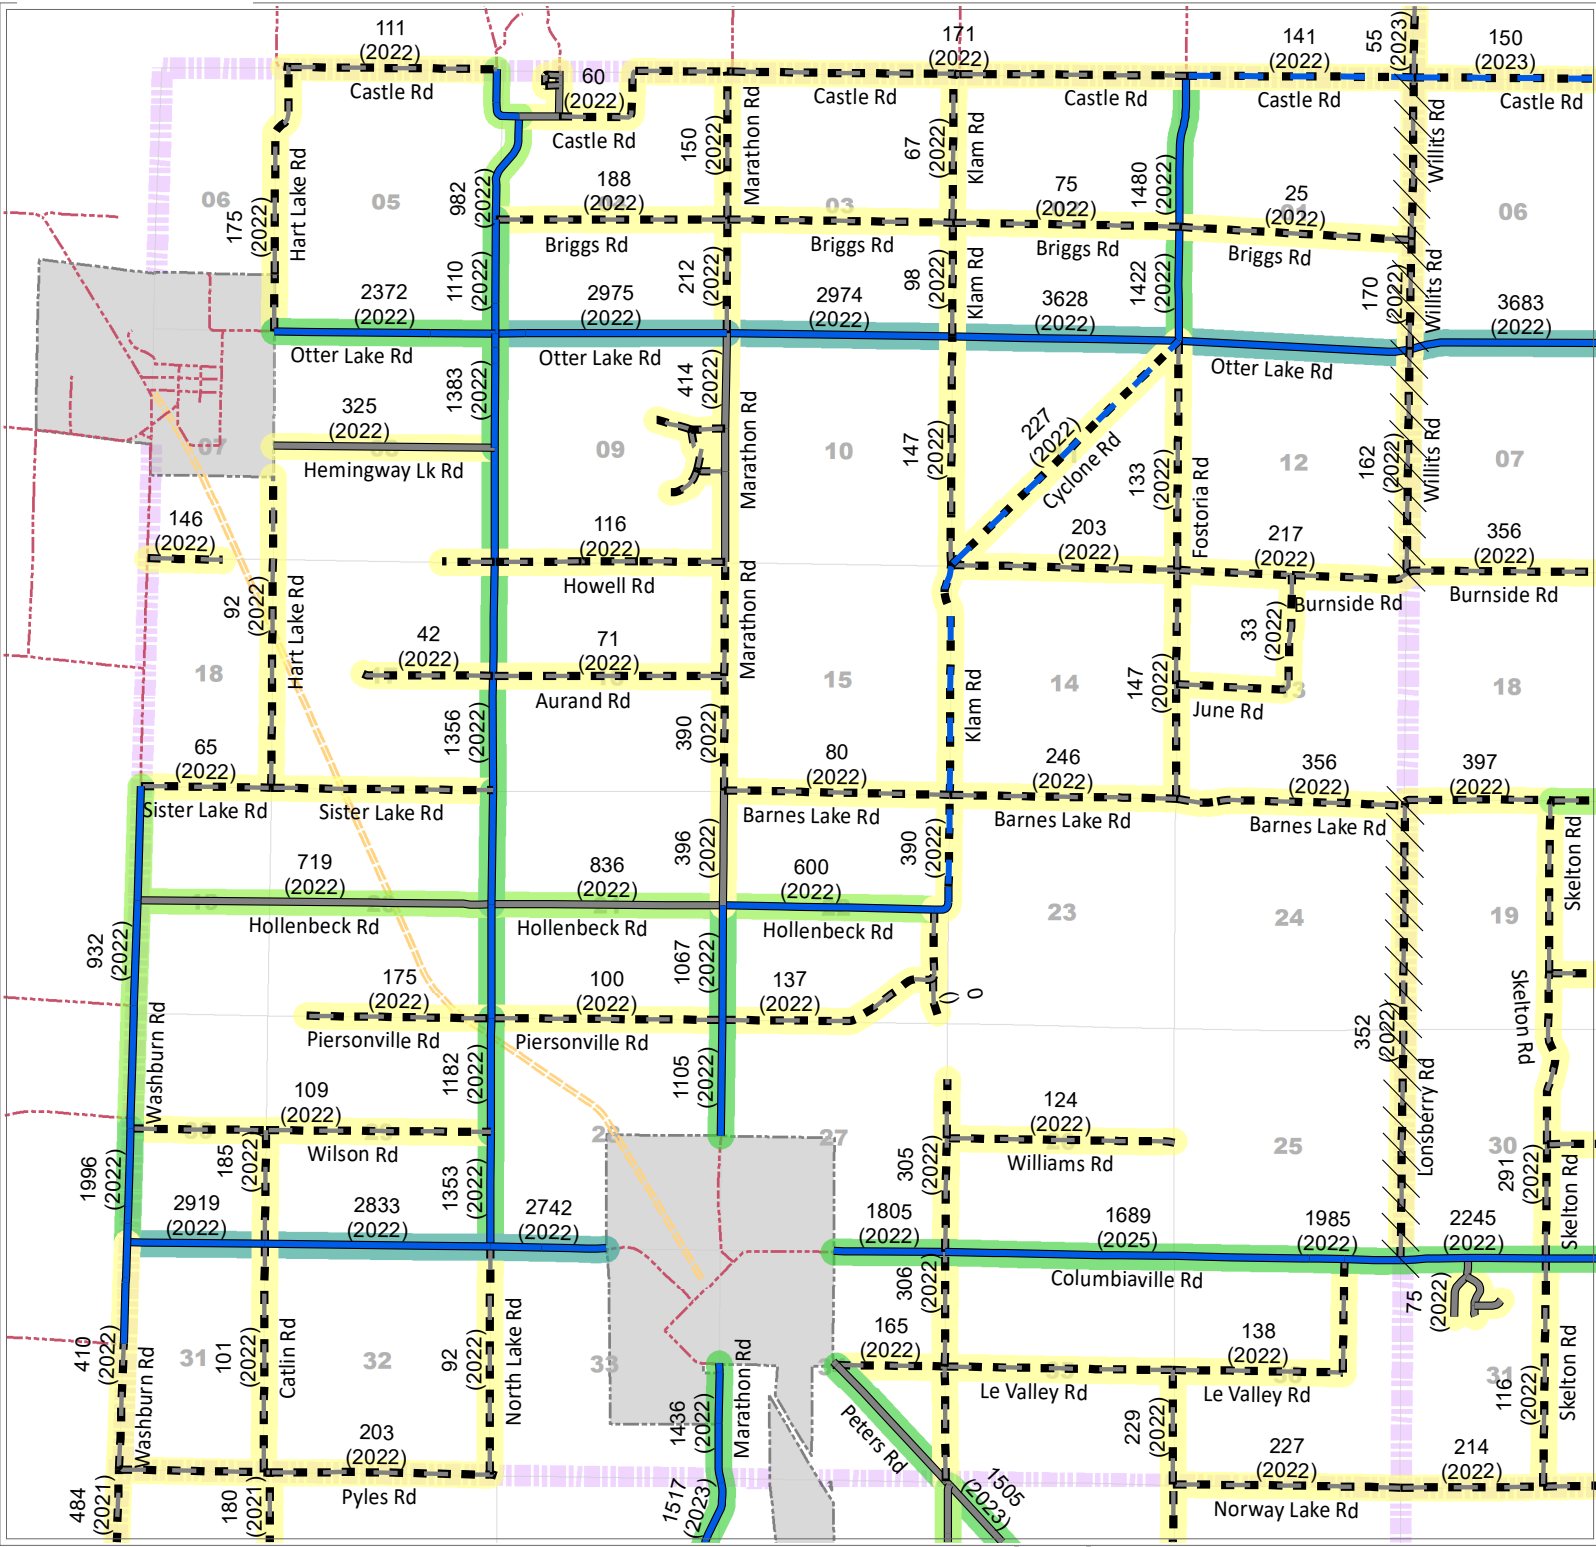

Marathon Township

AVERAGE DAILY TRAFFIC

Legend - Average Daily Traffic

(#) Avg Daily Traffic (Year Recorded)

Legend - Roads

LAPEER COUNTY ROAD COMMISSION

820 DAVIS LAKE ROAD
 LAPEER, MI 48446
 Phone: 810-664-6272
 Web: www.lcrconline.com