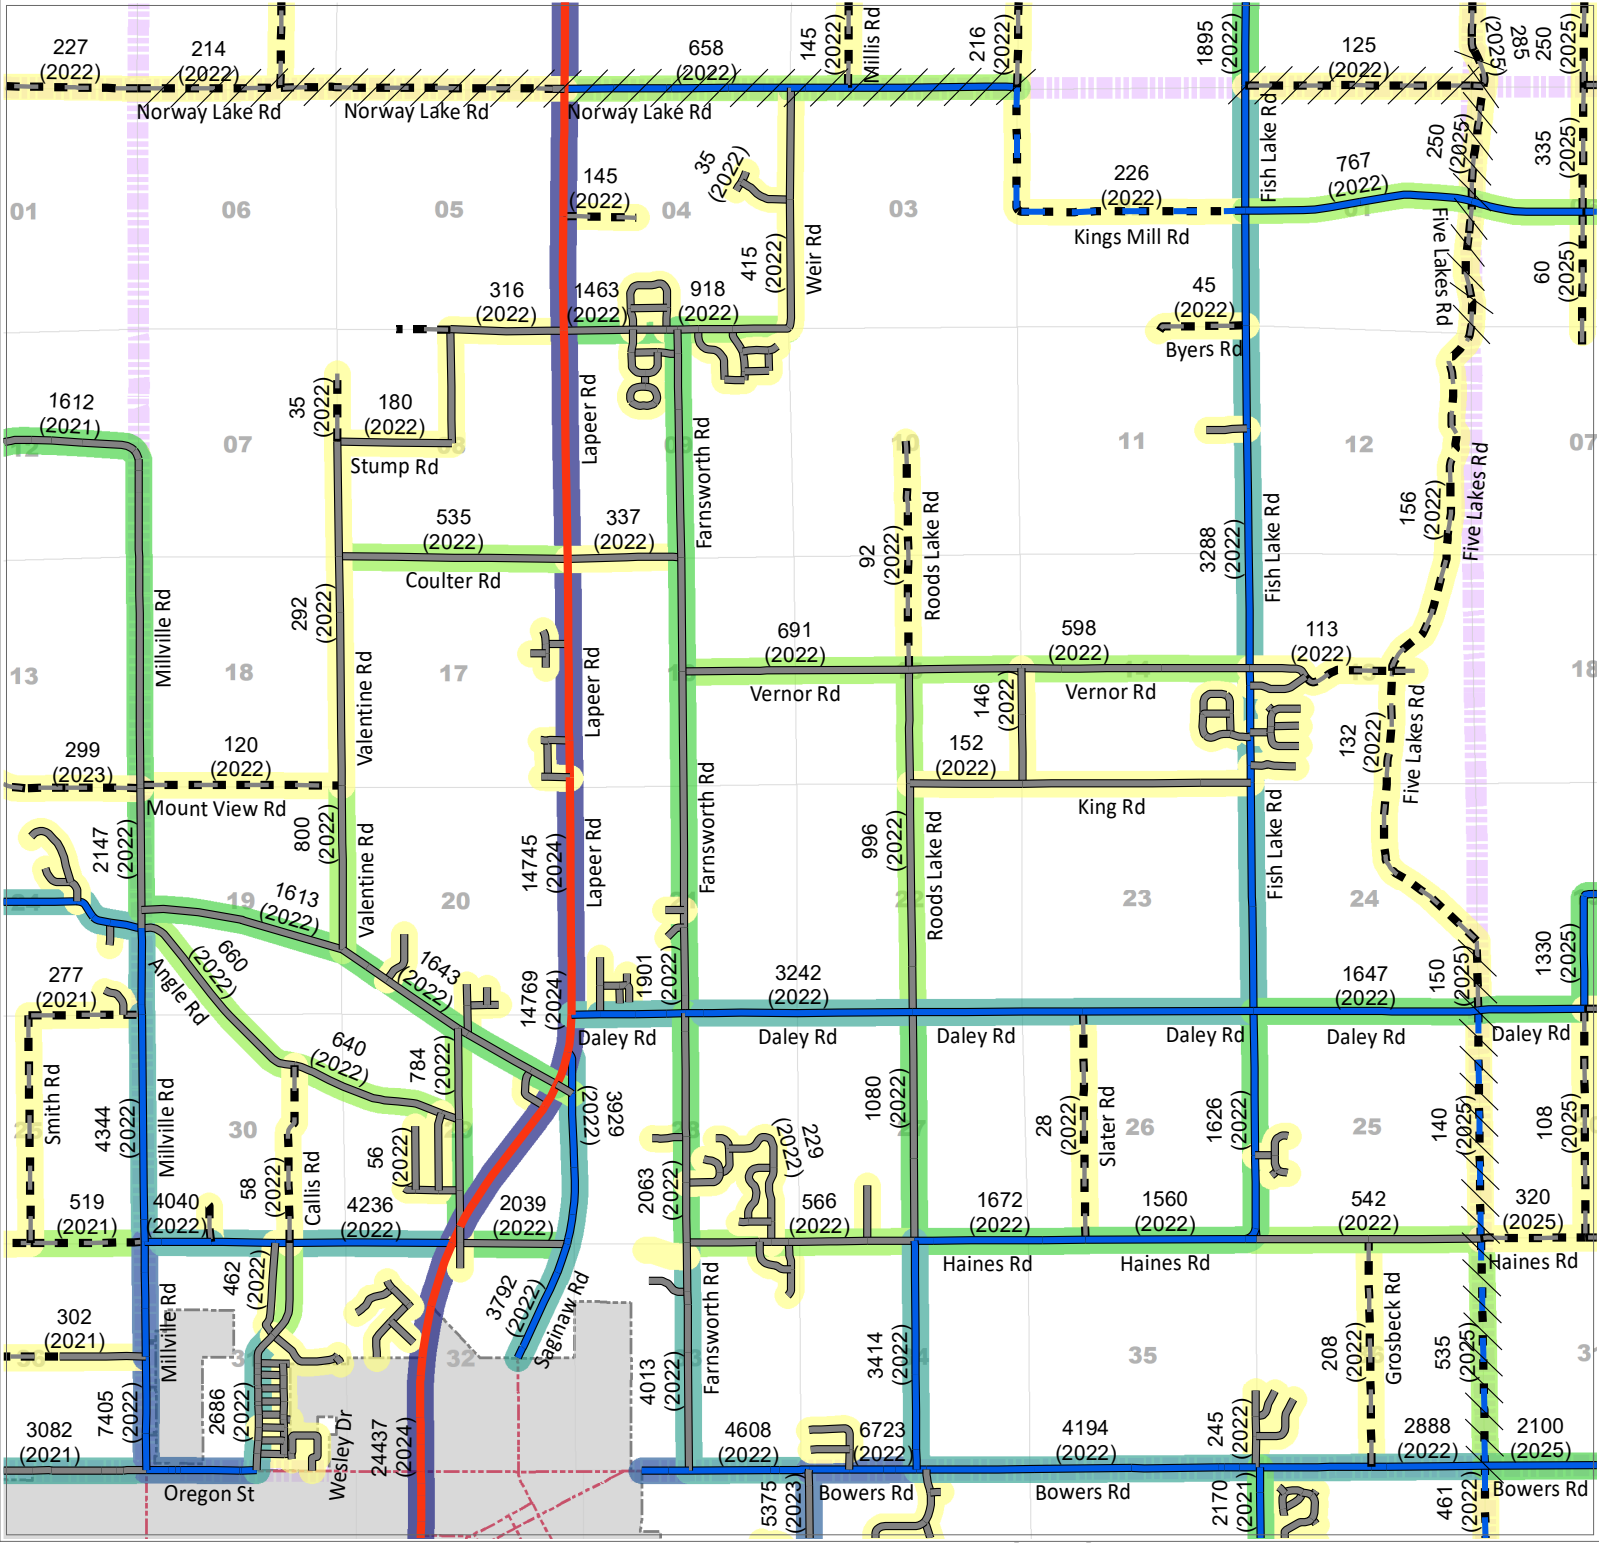

# Mayfield Township

## AVERAGE DAILY TRAFFIC

**Legend - Average Daily Traffic**

- 0 - 500
- 501 - 1000
- 1001 - 2500
- 2501 - 5000
- 5001 - 10000
- >10,000

## (##) Avg Daily Traffic (Year Recorded)

**Legend - Roads**

- County Local Paved
- County Local Unpaved
- County Primary Paved
- County Primary Unpaved
- State Trunkline
- Non\_LCRC\_Roads
- Railroad
- Non-Motor Trails
- Township
- Adjacent Twp Jurisdiction

**LAPEER COUNTY ROAD COMMISSION**  
 820 DAVIS LAKE ROAD  
 LAPEER, MI 48446  
 Phone: 810-664-6272  
 Web: www.lcrconline.com