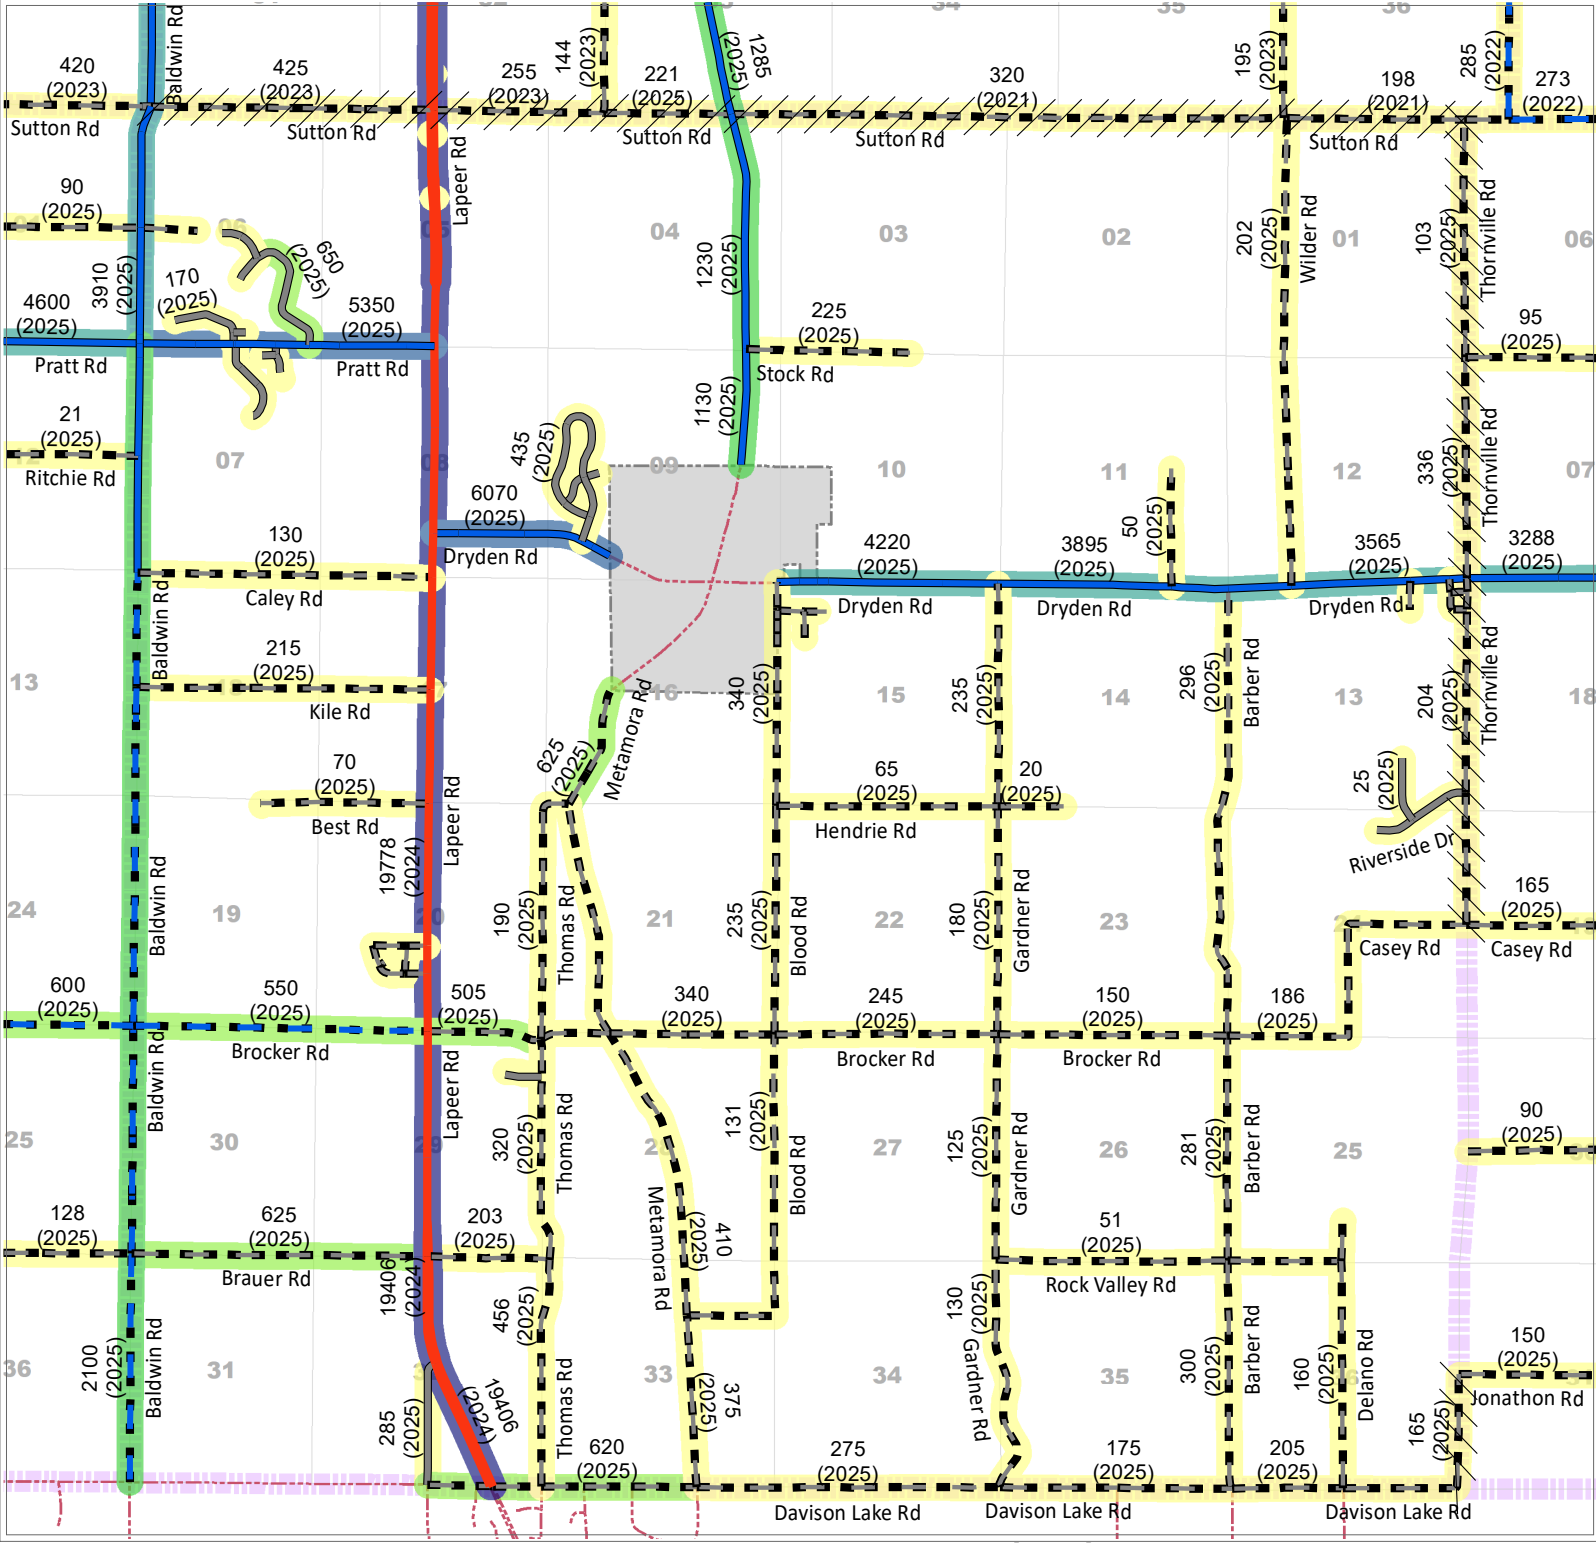

# Metamora Township

## AVERAGE DAILY TRAFFIC

### Legend - Average Daily Traffic

### Legend - Roads