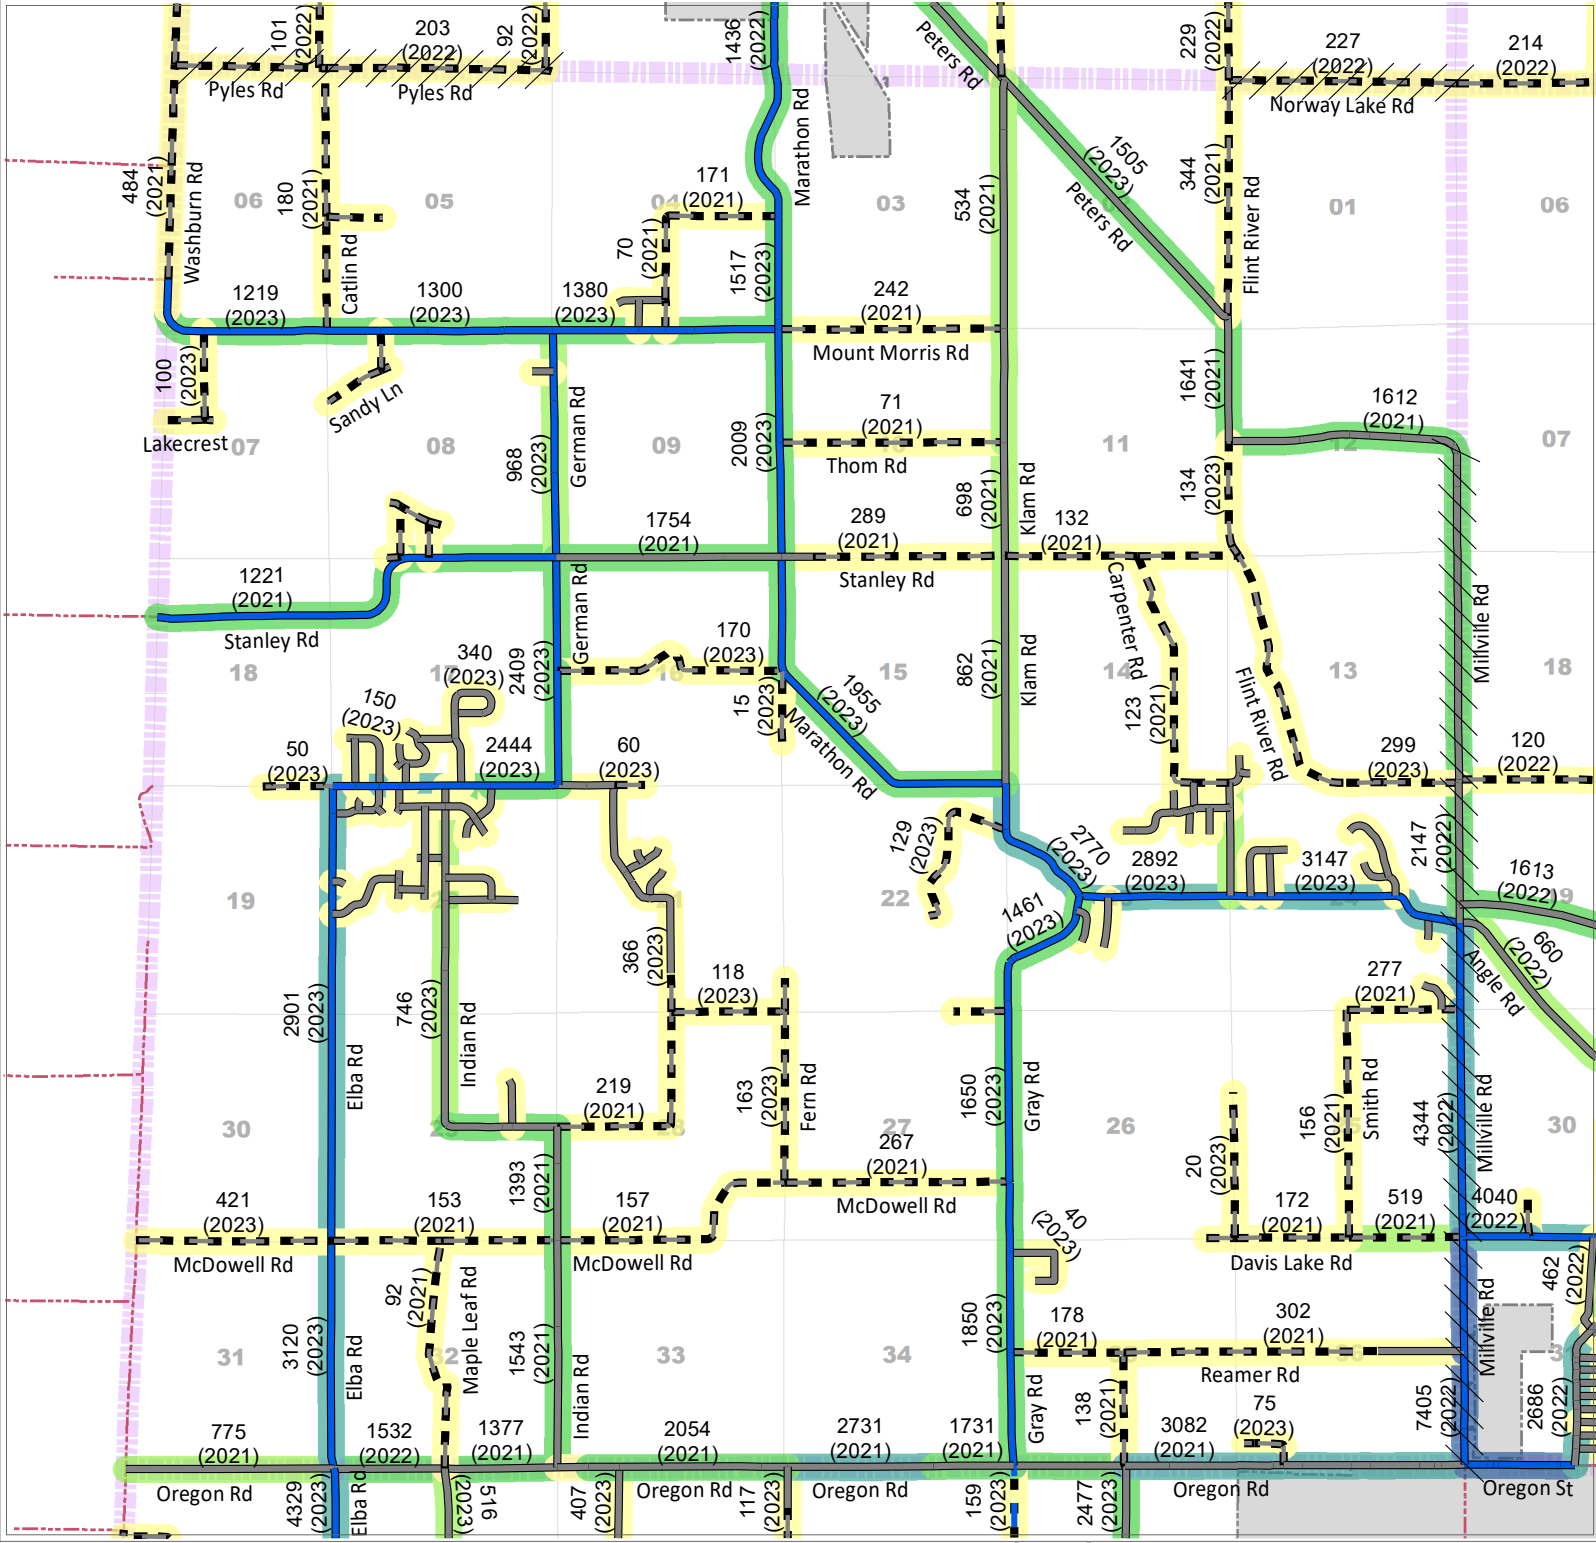

# Oregon Township

## AVERAGE DAILY TRAFFIC

### Legend - Average Daily Traffic

## (##) Avg Daily Traffic (Year Recorded)