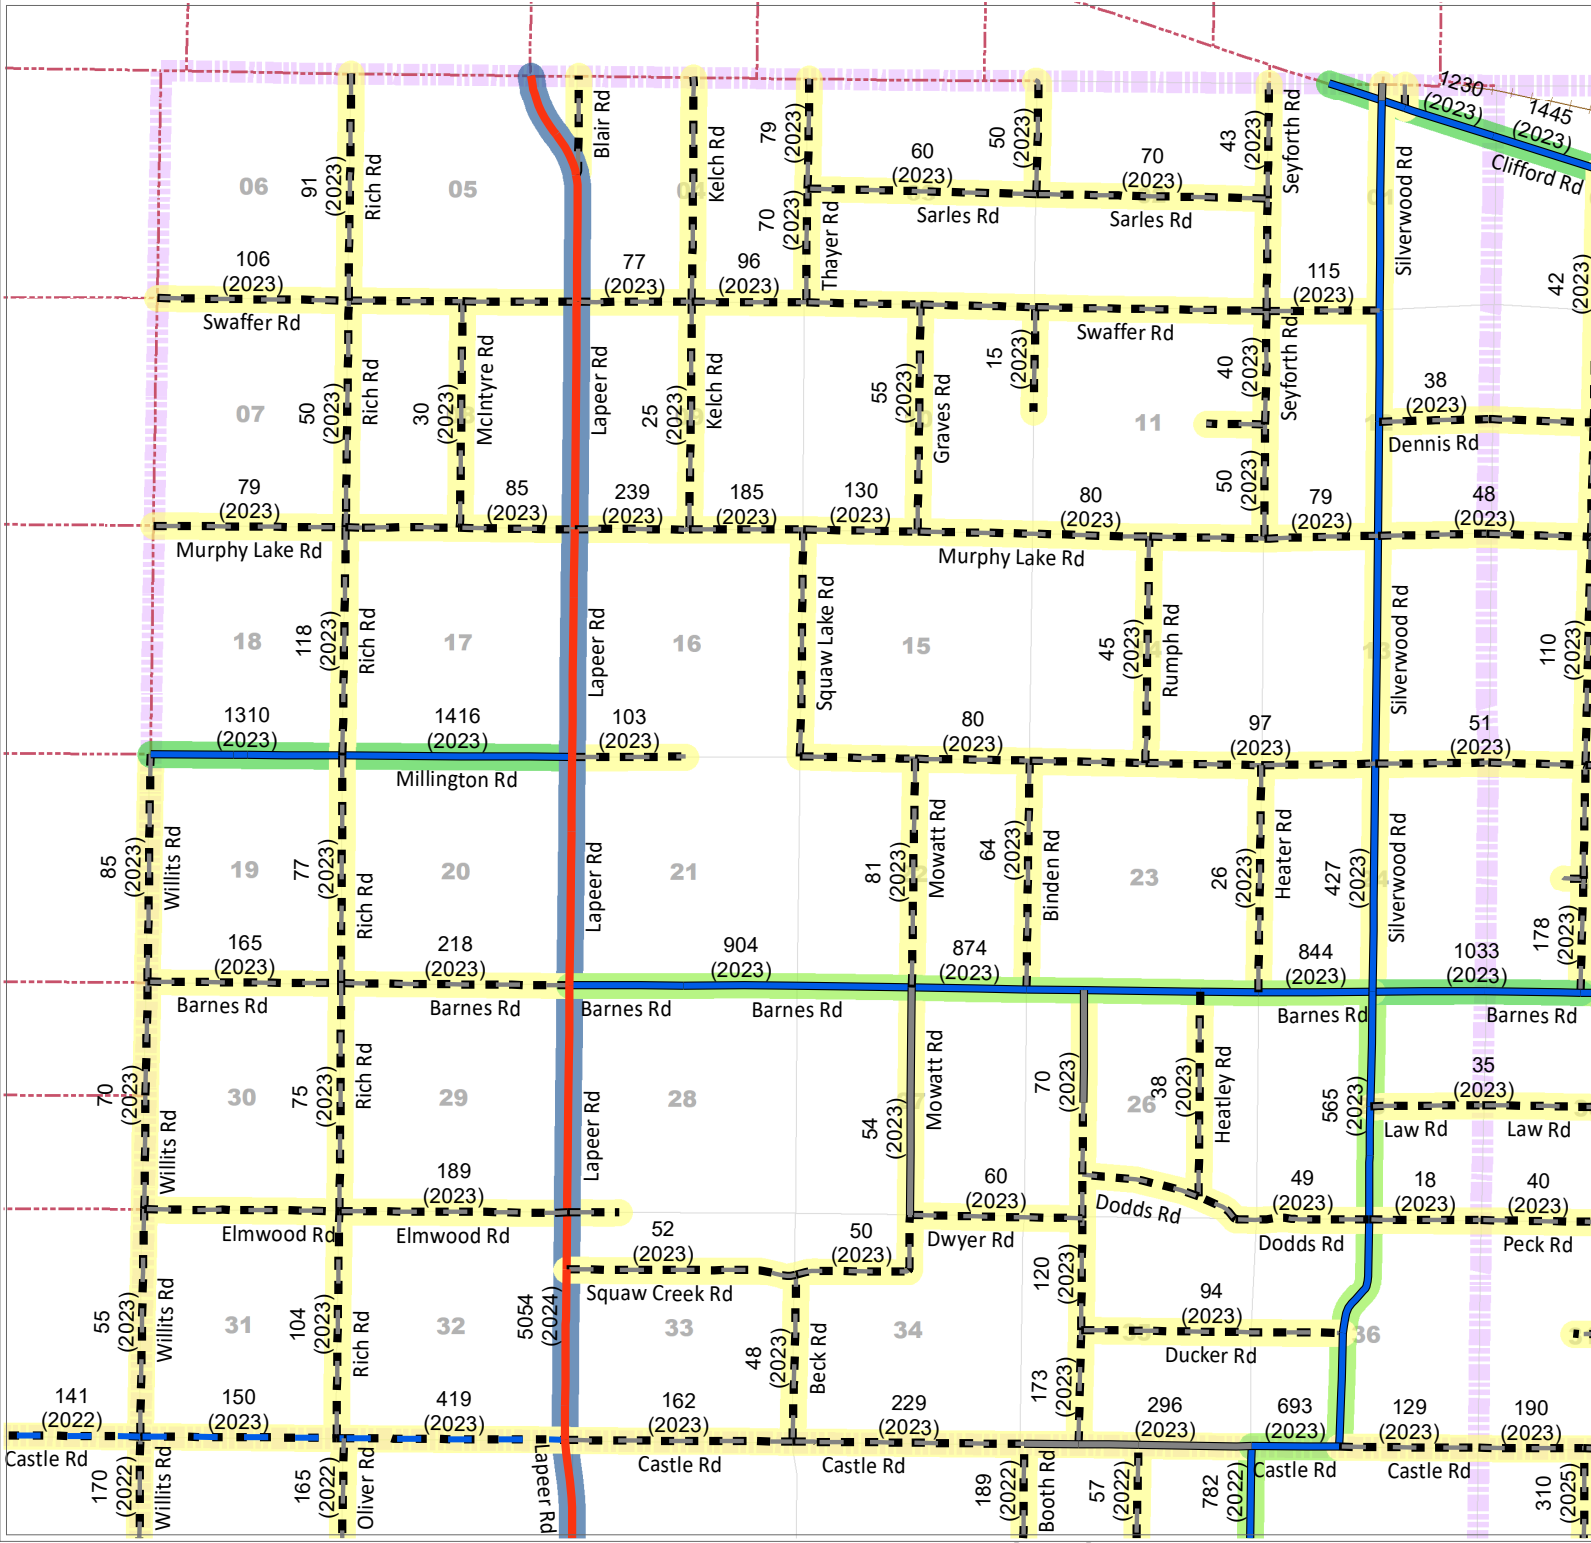

Rich Township

AVERAGE DAILY TRAFFIC

LAPEER COUNTY ROAD COMMISSION
 820 DAVIS LAKE ROAD
 LAPEER, MI 48446
 Phone: 810-664-6272
 Web: www.lcrconline.com