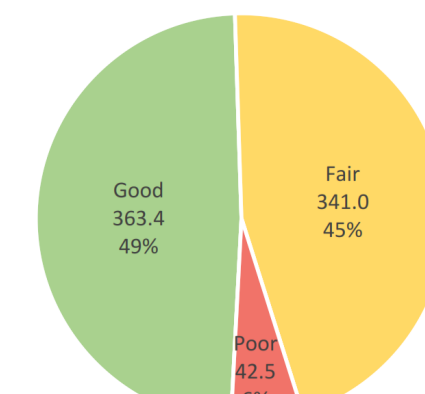

Road Rating Summary
Primary Paved 2025

Road Rating Summary
Primary Unpaved 2025

Road Rating Summary
Local Paved 2025

Road Rating Summary
Local Unpaved 2025

LAPEER COUNTY ROAD COMMISSION
820 DAVIS LAKE ROAD
LAPEER, MI 48446
Phone: 810-664-6272
Web: www.lcrconline.com