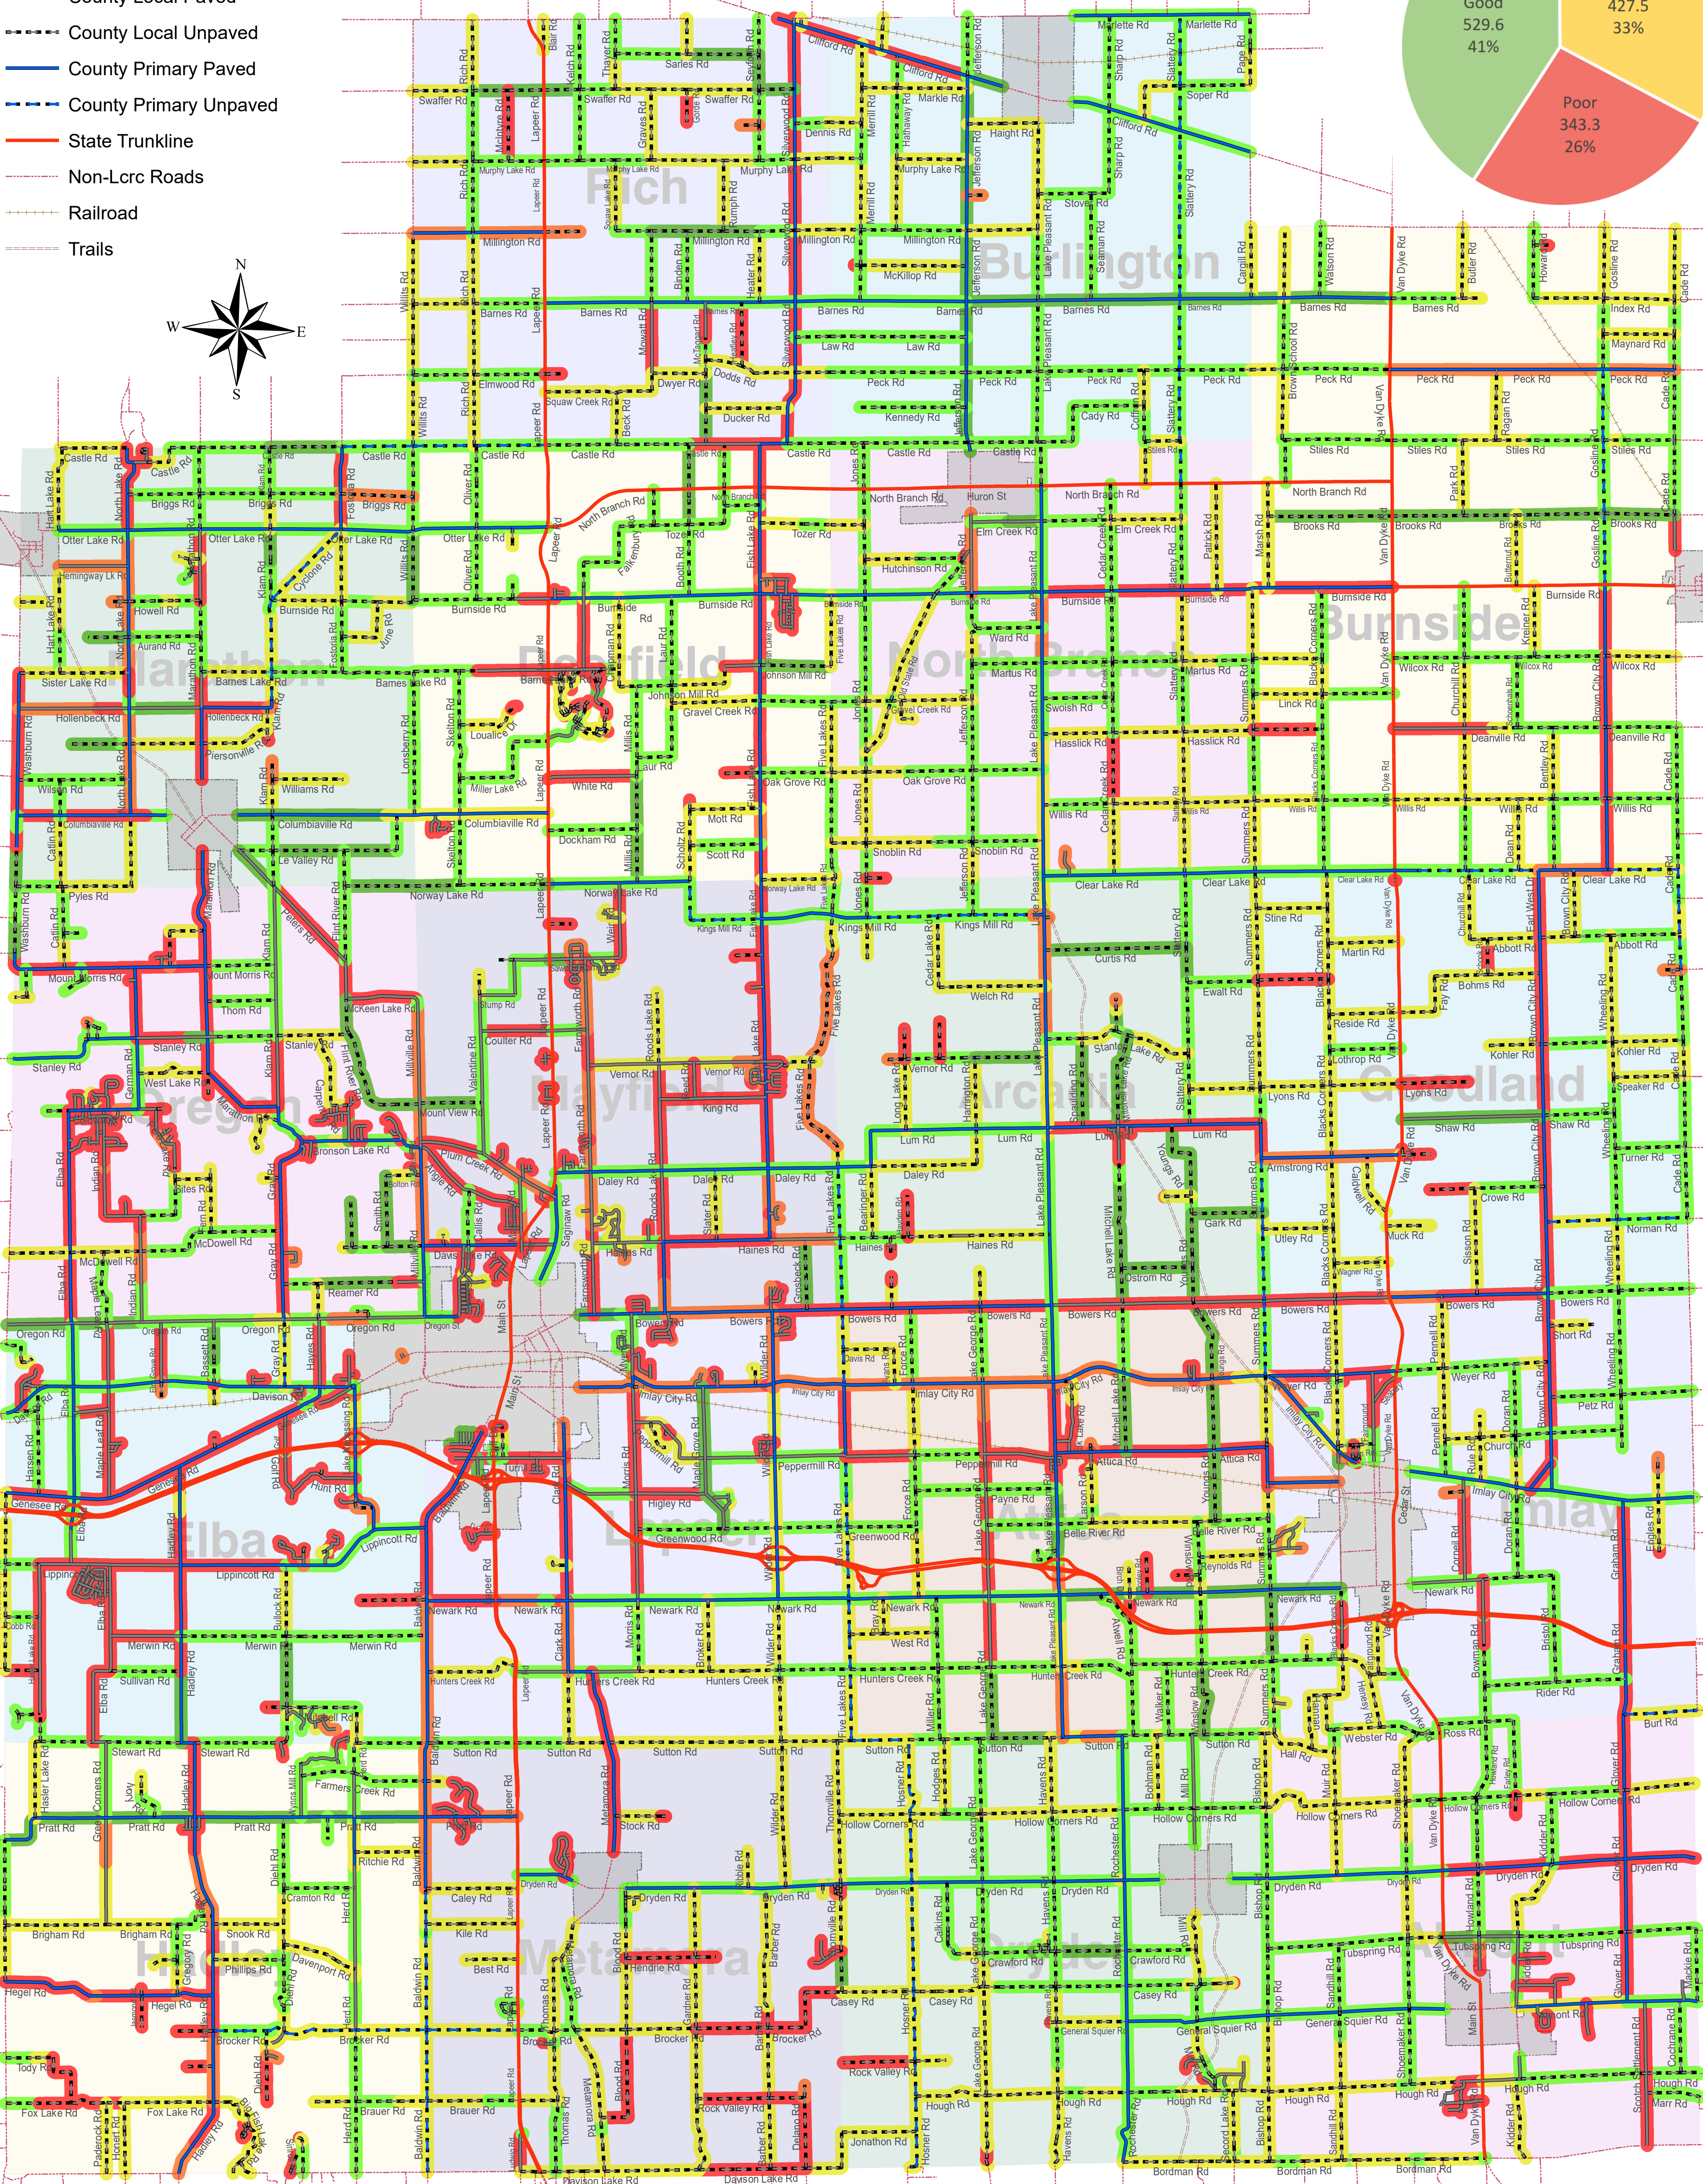

PAVEMENT SURFACE EVALUATION RATING (PASER) AND INVENTORY BASED RATING SYSTEM (IBR) 2025 CURRENT RATINGS

Road Rating Summary
All Roads 2025

Legend

- County Local Paved
- - - County Local Unpaved
- County Primary Paved
- - - County Primary Unpaved
- State Trunkline
- - - Non-Lcrs Roads
- Railroad
- - - Trails

Road Rating Summary
Primary Paved 2025

Road Rating Summary
Primary Unpaved 2025

Road Rating Summary
Local Paved 2025

Road Rating Summary
Local Unpaved 2025

LAPEER COUNTY ROAD COMMISSION
820 DAVIS LAKE ROAD
LAPEER, MI 48446
Phone: 810-664-6272
Web: www.lcrconline.com