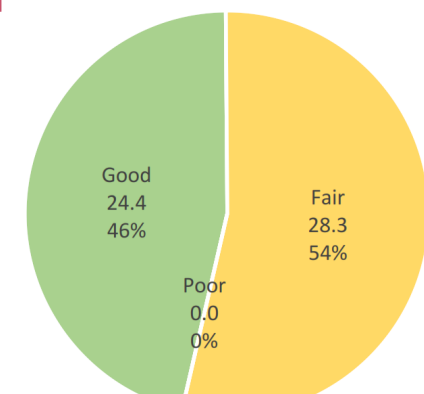

Road Rating Summary
Primary Unpaved 2025