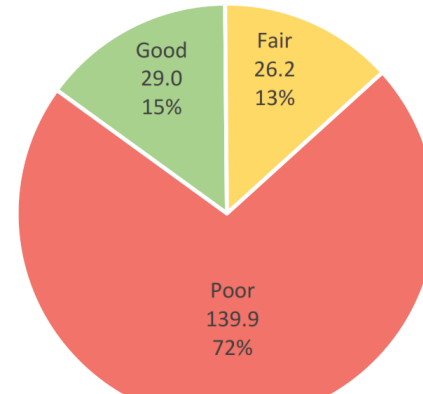

PAVEMENT SURFACE EVALUATION RATING (PASER) AND INVENTORY BASED RATING SYSTEM (IBR) 2025 CURRENT RATINGS

Road Rating Summary
All Roads 2025

Legend

- County Local Paved
- - - County Local Unpaved
- County Primary Paved
- - - County Primary Unpaved
- State Trunkline
- - - Non-Lcrs Roads
- Railroad
- - - Trails

Road Rating Summary
Primary Paved 2025

Road Rating Summary
Primary Unpaved 2025

Road Rating Summary
Local Paved 2025

Road Rating Summary
Local Unpaved 2025

LAPEER COUNTY ROAD COMMISSION
820 DAVIS LAKE ROAD
LAPEER, MI 48446
Phone: 810-664-6272
Web: www.lcrconline.com