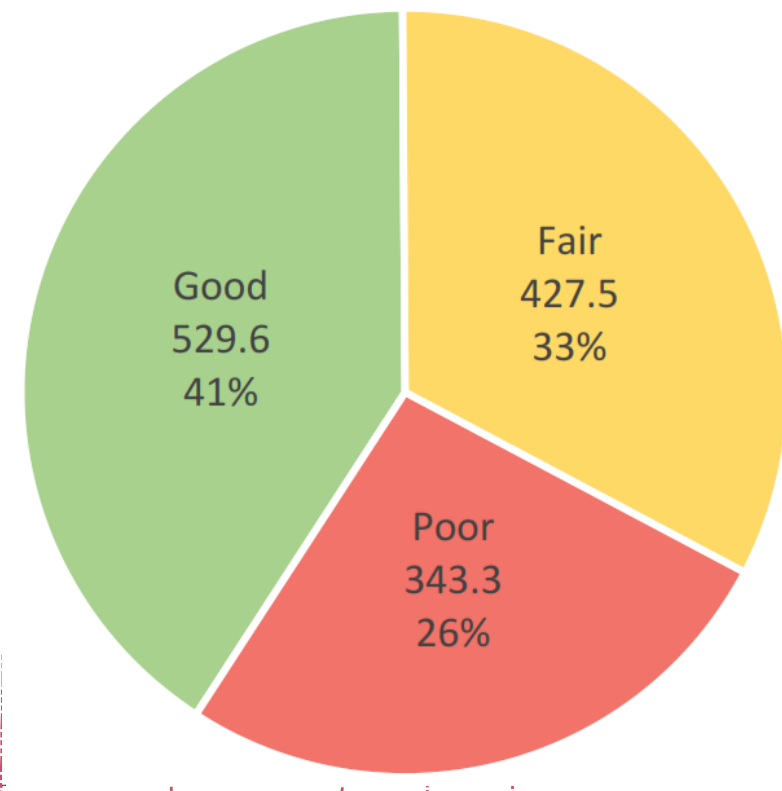

PAVEMENT SURFACE EVALUATION RATING (PASER) AND INVENTORY BASED RATING SYSTEM (IBR) 2025 CURRENT RATINGS

Road Rating Summary
All Roads 2025

Legend

- County Local Paved
- - - County Local Unpaved
- County Primary Paved
- - - County Primary Unpaved
- State Trunkline
- - - Non-Lcrs Roads
- Railroad
- - - Trails

Road Rating Summary
Primary Paved 2025

Road Rating Summary
Primary Unpaved 2025

Road Rating Summary
Local Paved 2025

Road Rating Summary
Local Unpaved 2025

LAPEER COUNTY ROAD COMMISSION
820 DAVIS LAKE ROAD
LAPEER, MI 48446
Phone: 810-664-6272
Web: www.lcrconline.com