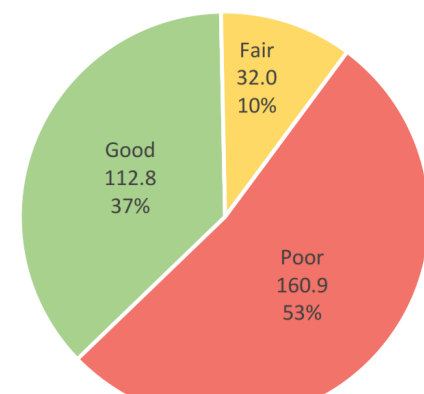

PAVEMENT SURFACE EVALUATION RATING (PASER) AND INVENTORY BASED RATING SYSTEM (IBR) 2025 CURRENT RATINGS

Road Rating Summary
All Roads 2025

Legend

- County Local Paved
- - - County Local Unpaved
- County Primary Paved
- - - County Primary Unpaved
- State Trunkline
- - - Non-Lcrs Roads
- Railroad
- - - Trails

Road Rating Summary
Primary Paved 2025

Road Rating Summary
Primary Unpaved 2025

Road Rating Summary
Local Paved 2025

Road Rating Summary
Local Unpaved 2025

LAPEER COUNTY ROAD COMMISSION
820 DAVIS LAKE ROAD
LAPEER, MI 48446
Phone: 810-664-6272
Web: www.lcrconline.com