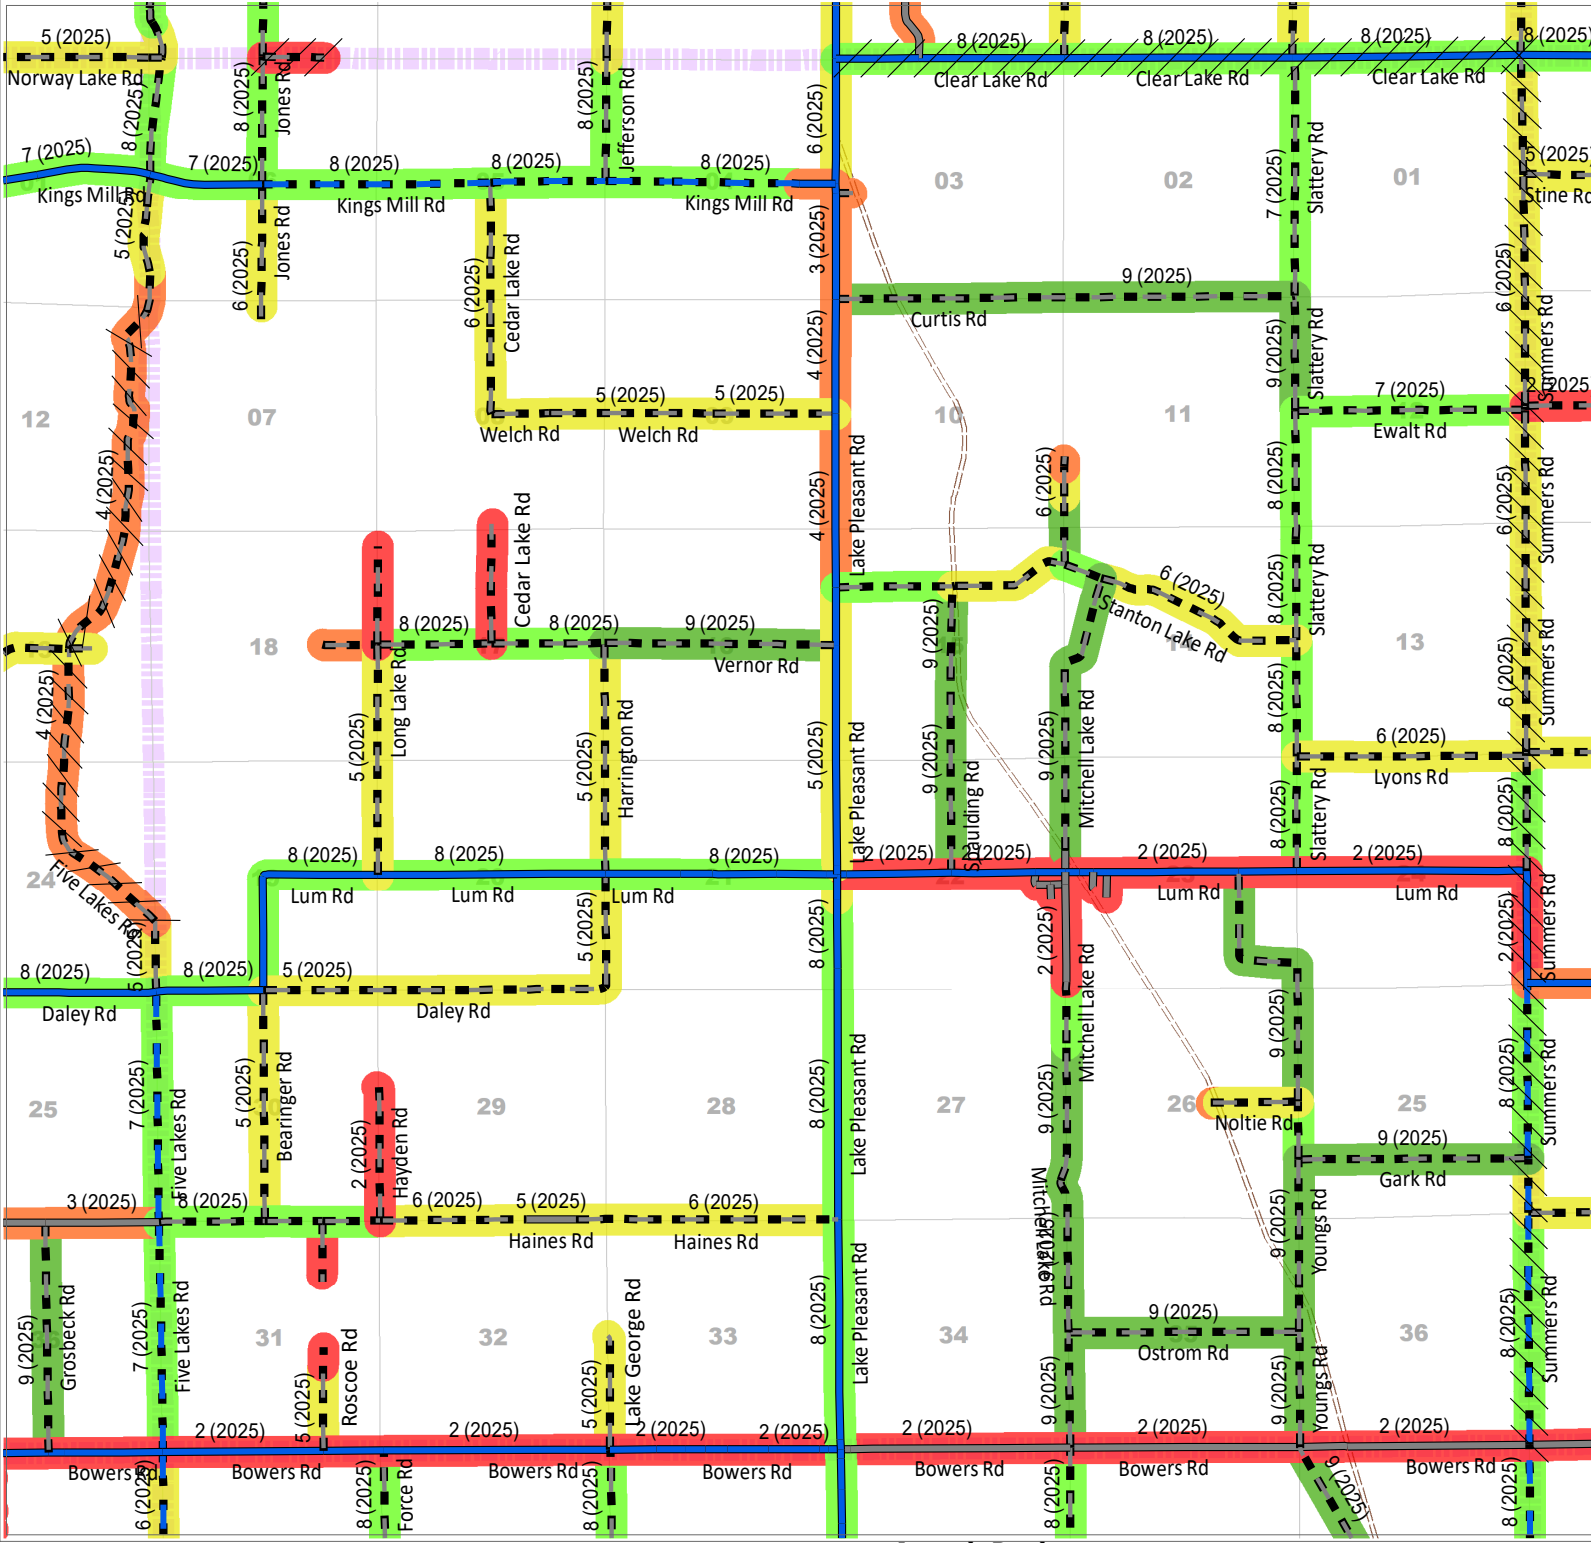

Arcadia Township

PASER & IBR RATINGS

Legend - Paser / IBR

- 1 - 2 - Failure
- 3 - 4 - Poor
- 5 - 6 - Fair
- 7 - 8 - Good
- 9 - 10 - Excellent
- ## (##) Current Rating (Year)

Legend - Roads

- County Local Paved
- County Local Unpaved
- County Primary Paved
- County Primary Unpaved
- State Trunkline
- Non-LCRC Roads
- Township
- Railroad
- Trails
- Adjacent Twp Jurisdiction

LAPEER COUNTY ROAD COMMISSION

820 DAVIS LAKE ROAD
 LAPEER, MI 48446
 Phone: 810-664-6272
 Web: www.lcrconline.com