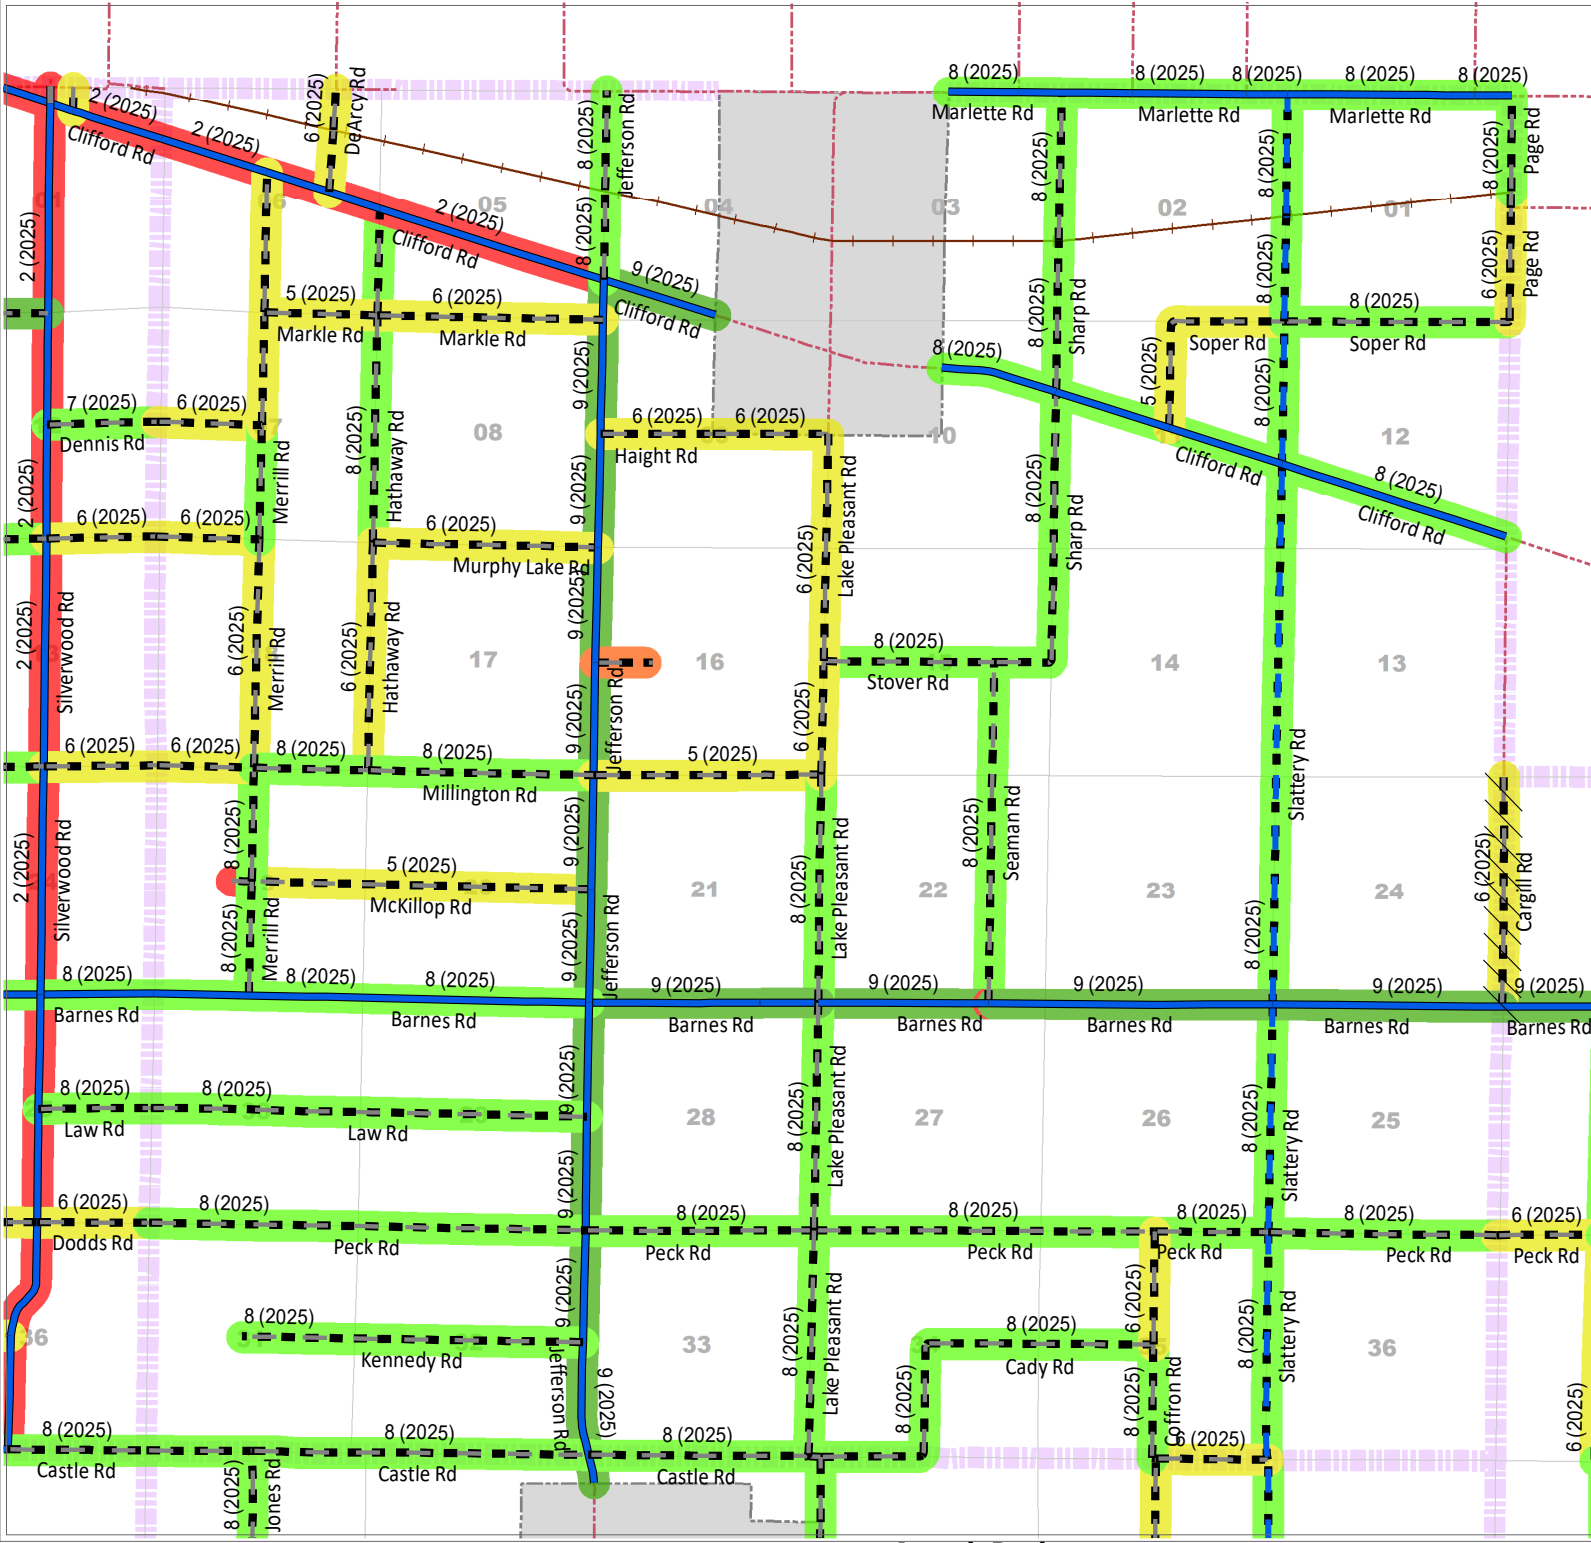

# Burlington Township

## PASER & IBR RATINGS

**Legend - Paser / IBR**

- 1 - 2 - Failure
- 3 - 4 - Poor
- 5 - 6 - Fair
- 7 - 8 - Good
- 9 - 10 - Excellent

## (##) Current Rating (Year)

**Legend - Roads**

- County Local Paved
- County Local Unpaved
- County Primary Paved
- County Primary Unpaved
- State Trunkline
- Non-LCRC Roads
- Township
- Railroad
- Trails
- Adjacent Twp Jurisdiction

### LAPEER COUNTY ROAD COMMISSION

820 DAVIS LAKE ROAD  
 LAPEER, MI 48446  
 Phone: 810-664-6272  
 Web: www.lcrconline.com