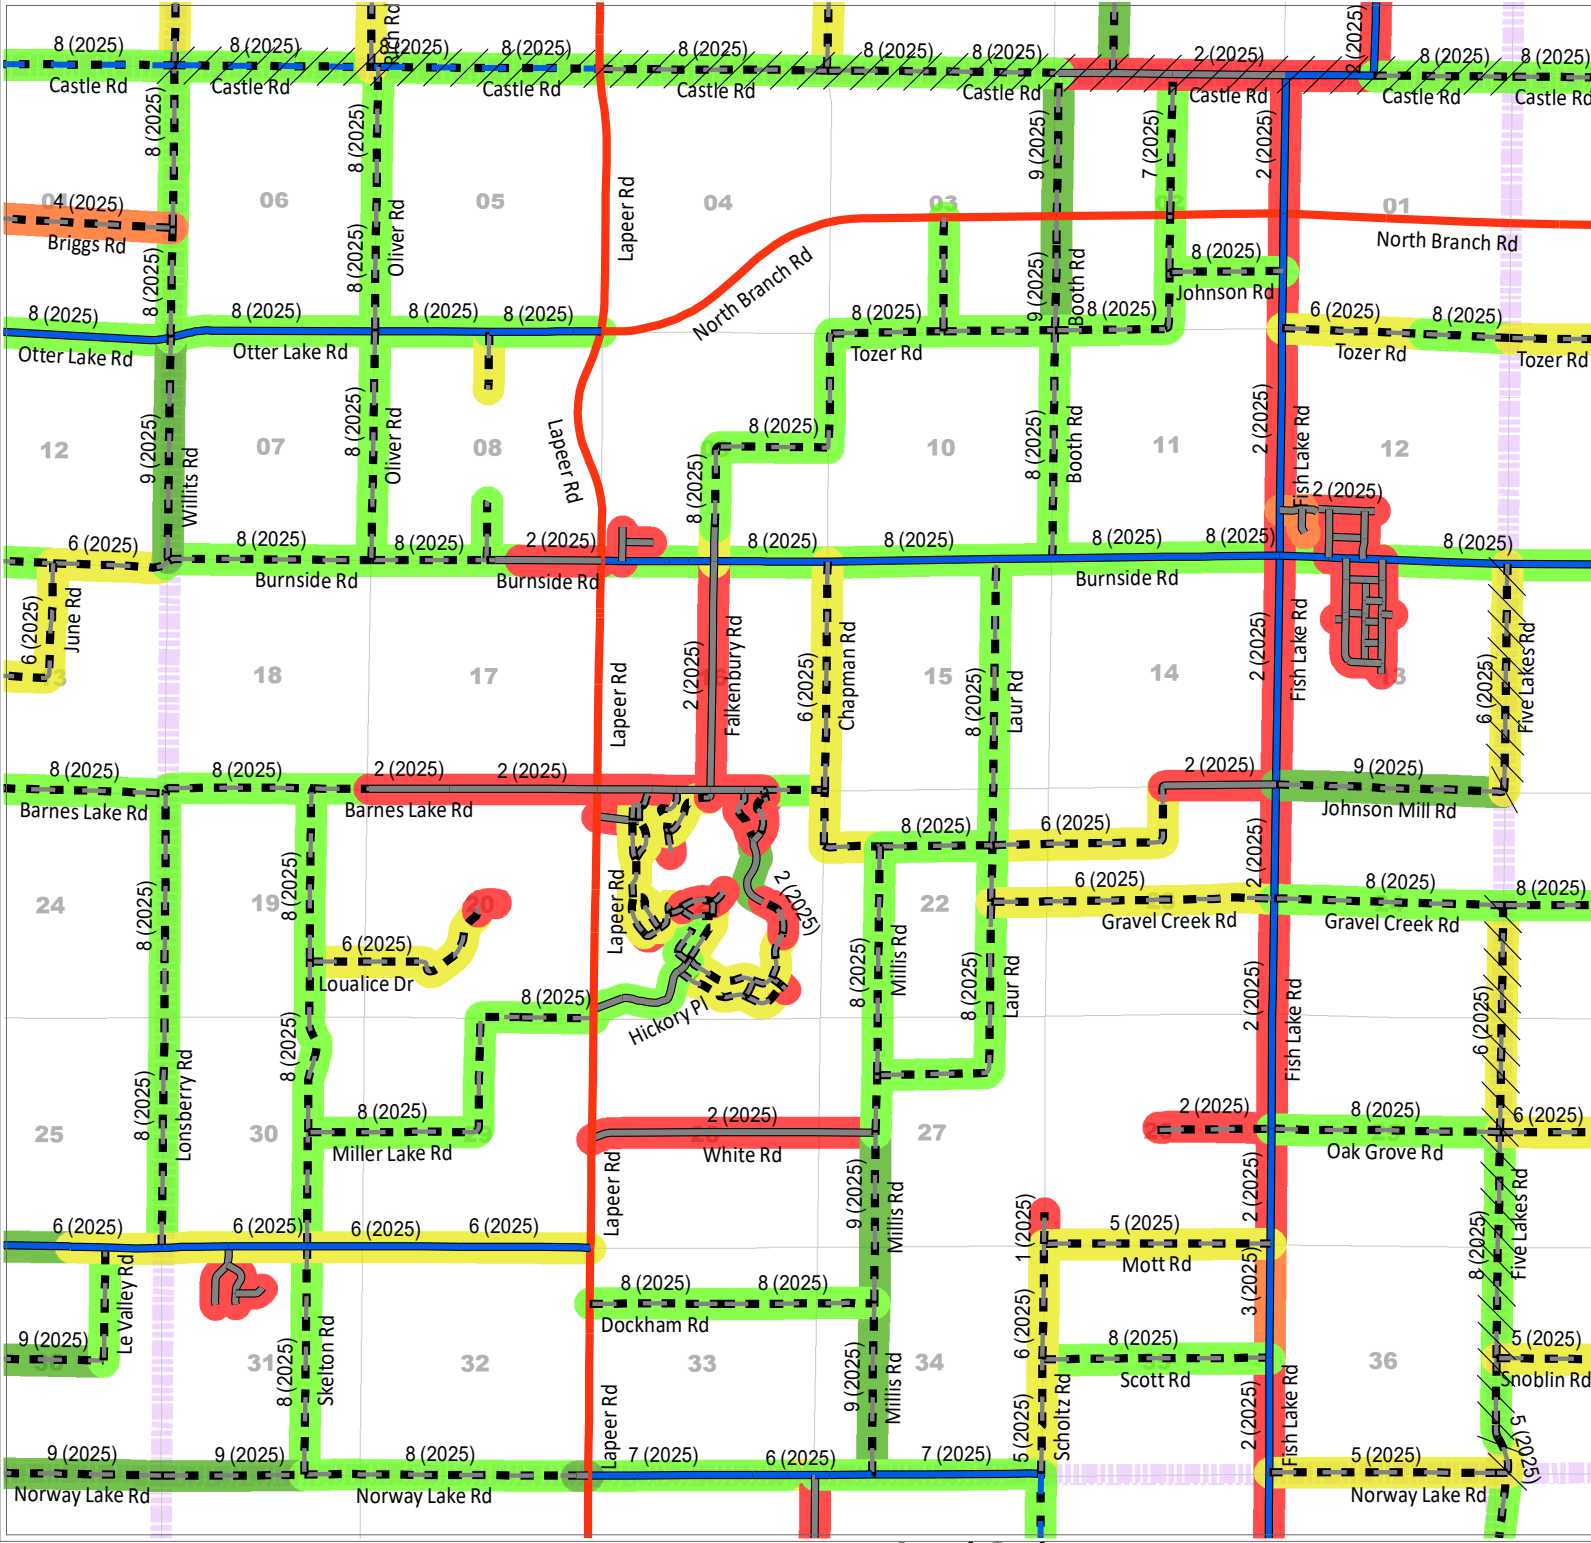

# Deerfield Township

## PASER & IBR RATINGS

### Legend - Paser / IBR

- 1 - 2 - Failure
- 3 - 4 - Poor
- 5 - 6 - Fair
- 7 - 8 - Good
- 9 - 10 - Excellent
- ## (##) Current Rating (Year)

### Legend - Roads

- County Local Paved
- County Local Unpaved
- County Primary Paved
- County Primary Unpaved
- State Trunkline
- Non-LCRC Roads
- Township
- Railroad
- Trails
- Adjacent Twp Jurisdiction