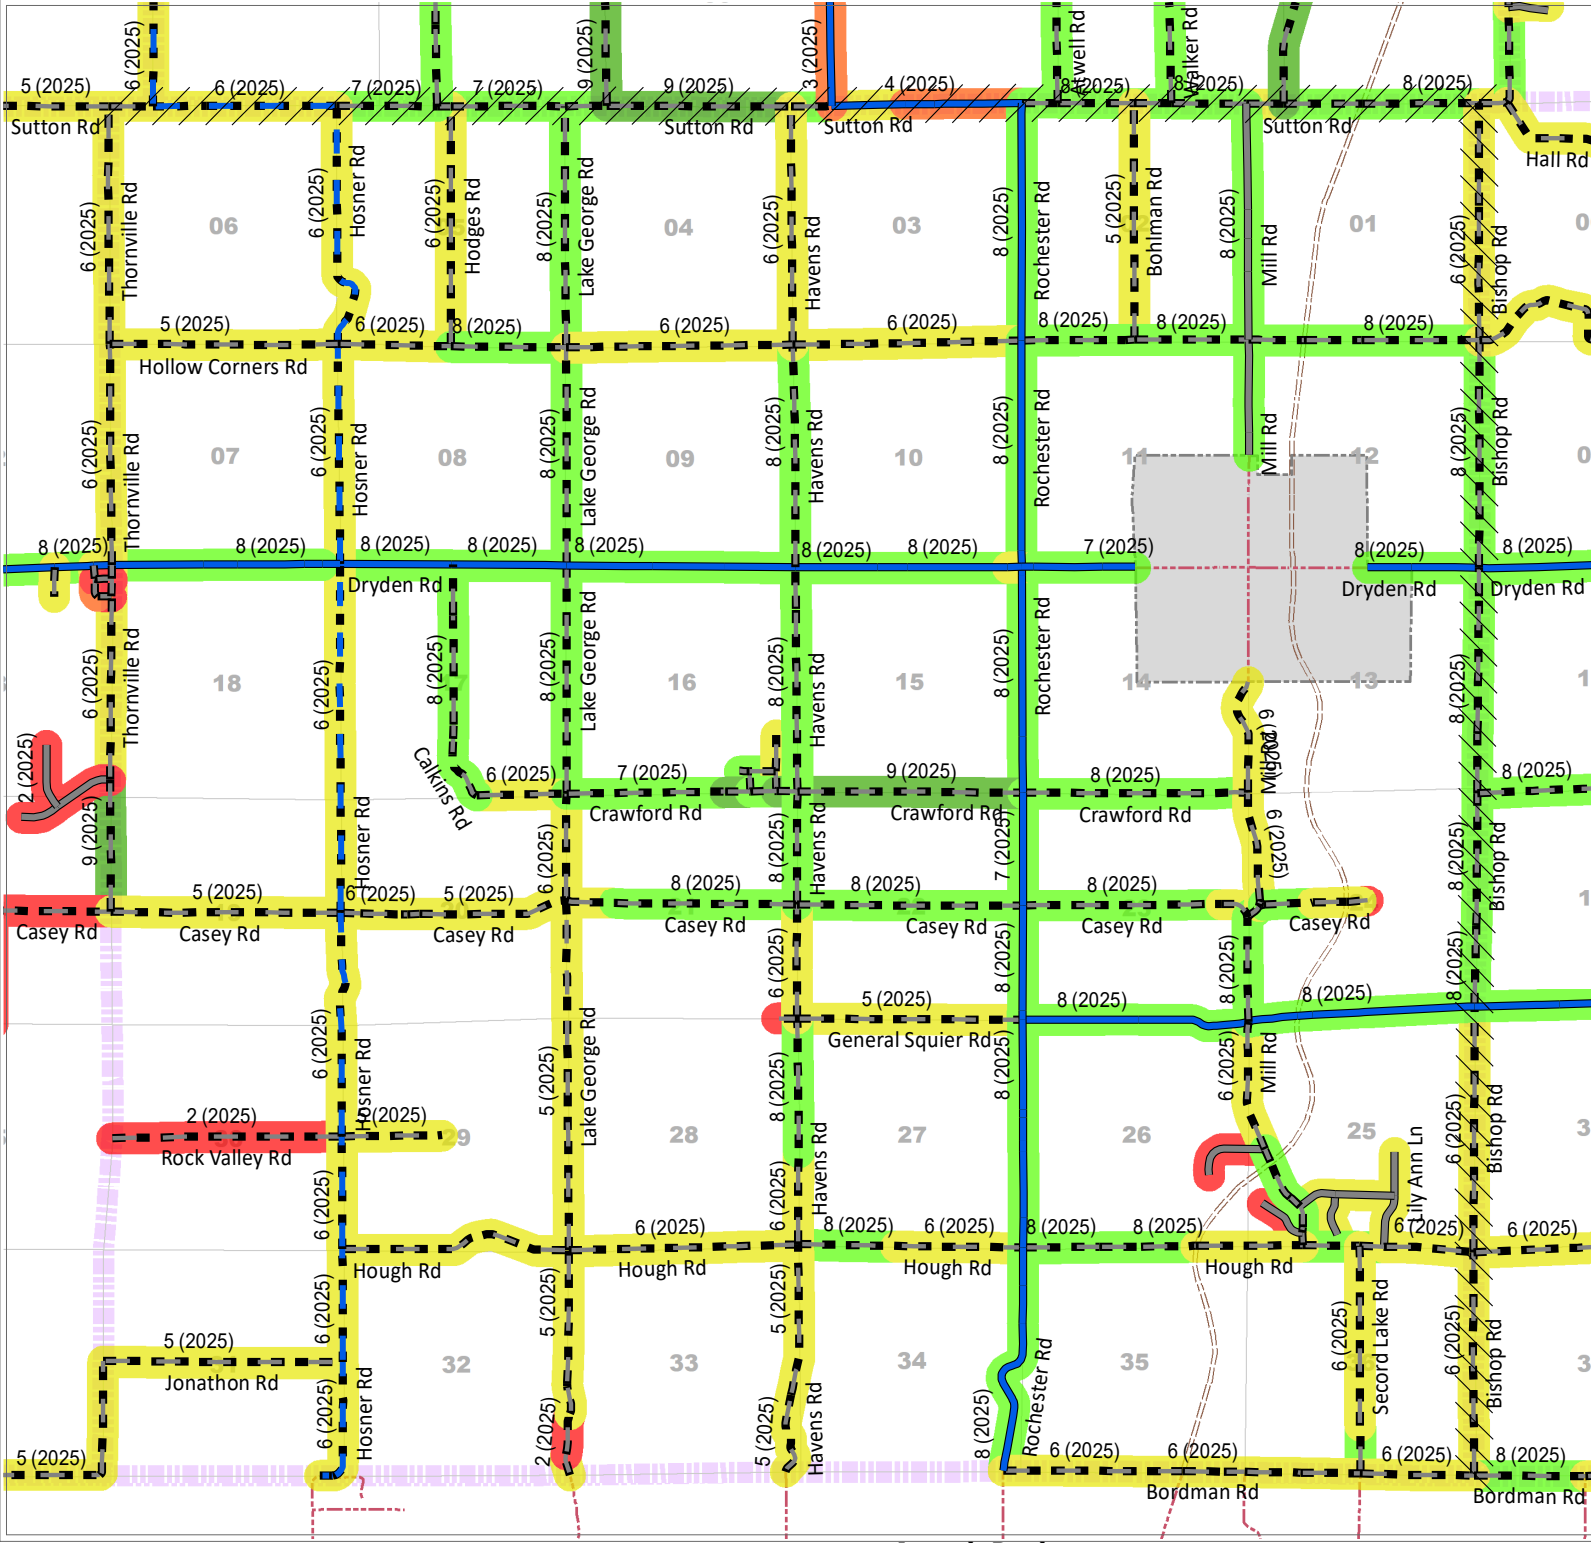

Dryden Township

PASER & IBR RATINGS

Legend - Paser / IBR

- 1 - 2 - Failure
- 3 - 4 - Poor
- 5 - 6 - Fair
- 7 - 8 - Good
- 9 - 10 - Excellent

(##) Current Rating (Year)

Legend - Roads

- County Local Paved
- County Local Unpaved
- County Primary Paved
- County Primary Unpaved
- State Trunkline
- Non-LCRC Roads
- Township
- Railroad
- Trails
- Adjacent Twp Jurisdiction

LAPEER COUNTY ROAD COMMISSION
 820 DAVIS LAKE ROAD
 LAPEER, MI 48446
 Phone: 810-664-6272
 Web: www.lcrconline.com