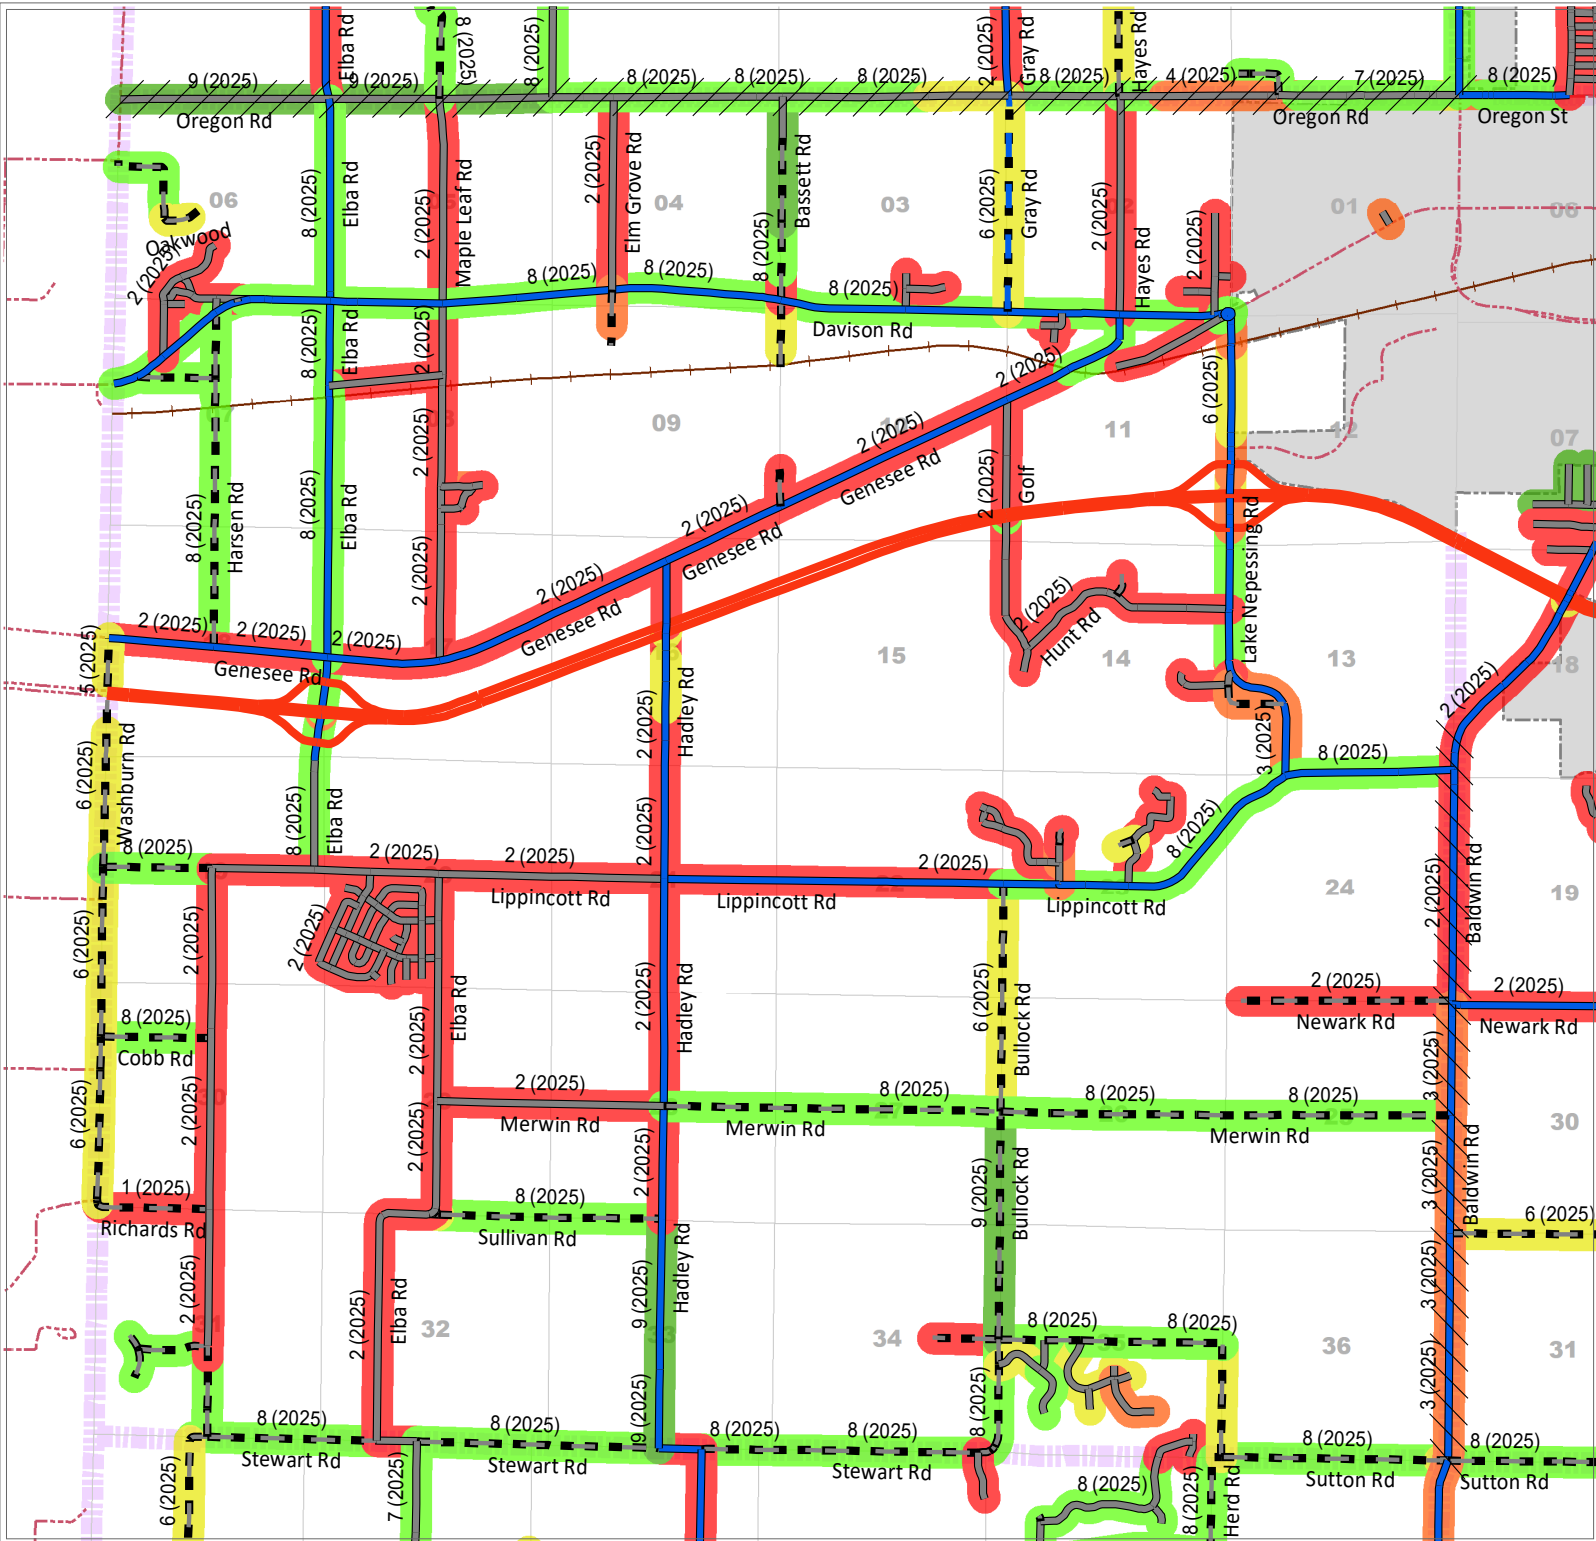

# Elba Township

## PASER & IBR RATINGS

- Legend - Paser / IBR**
- 1 - 2 - Failure
  - 3 - 4 - Poor
  - 5 - 6 - Fair
  - 7 - 8 - Good
  - 9 - 10 - Excellent
- ## (##) Current Rating (Year)

- Legend - Roads**
- County Local Paved
  - County Local Unpaved
  - County Primary Paved
  - County Primary Unpaved
  - State Trunkline
  - Non-LCRC Roads
  - Township
  - Railroad
  - Trails
  - Adjacent Twp Jurisdiction

### LAPEER COUNTY ROAD COMMISSION

820 DAVIS LAKE ROAD  
 LAPEER, MI 48446  
 Phone: 810-664-6272  
 Web: www.lcrconline.com