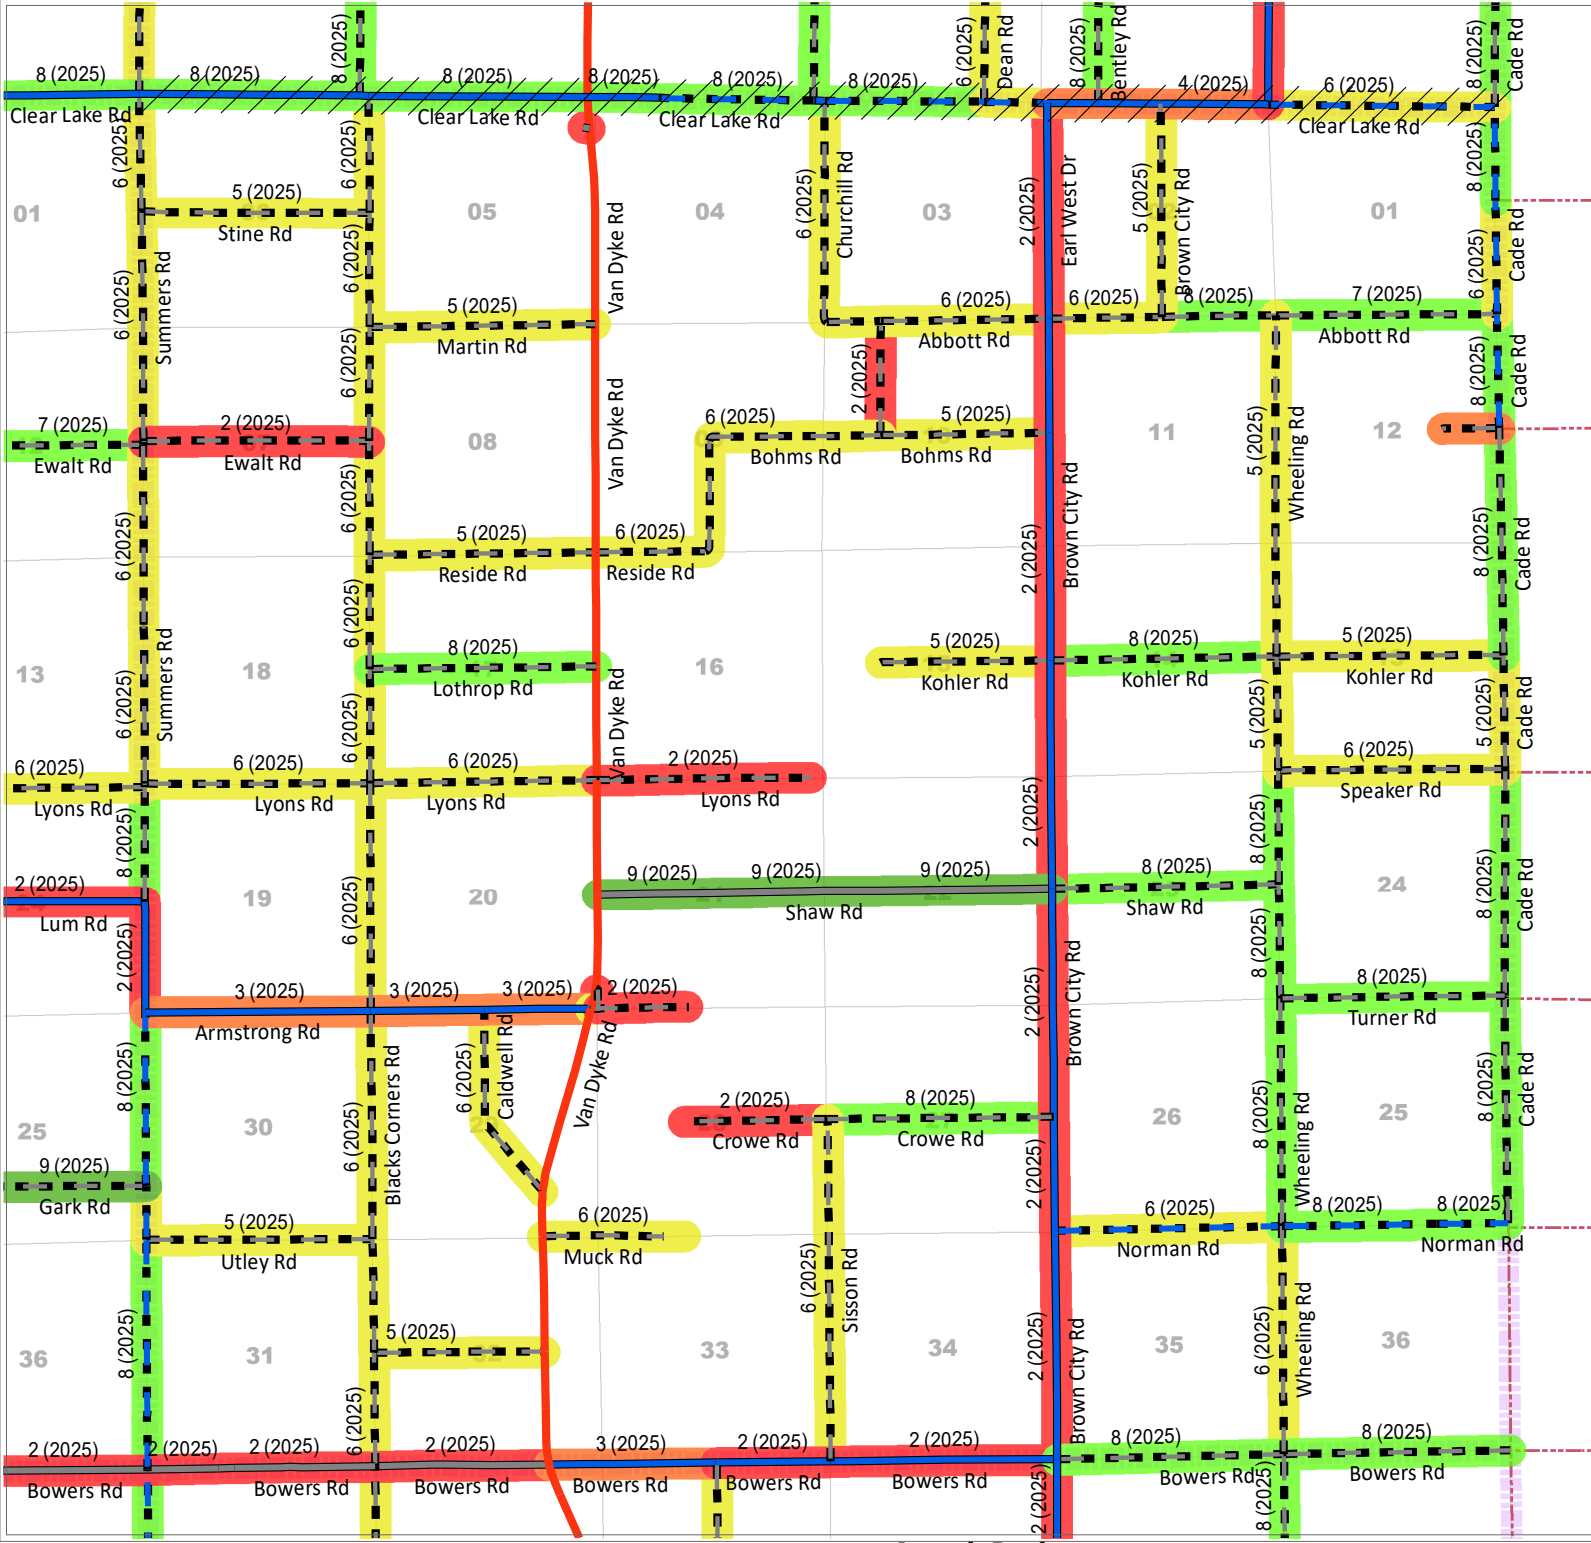

# Goodland Township

### Legend - Paser / IBR

- 1 - 2 - Failure
- 3 - 4 - Poor
- 5 - 6 - Fair
- 7 - 8 - Good
- 9 - 10 - Excellent
- ## (##) Current Rating (Year)

### Legend - Roads

- County Local Paved
- County Local Unpaved
- County Primary Paved
- County Primary Unpaved
- State Trunkline
- Non-LCRC Roads
- Township
- Railroad
- Trails
- Adjacent Twp Jurisdiction

### LAPEER COUNTY ROAD COMMISSION

820 DAVIS LAKE ROAD  
 LAPEER, MI 48446  
 Phone: 810-664-6272  
 Web: www.lcrconline.com