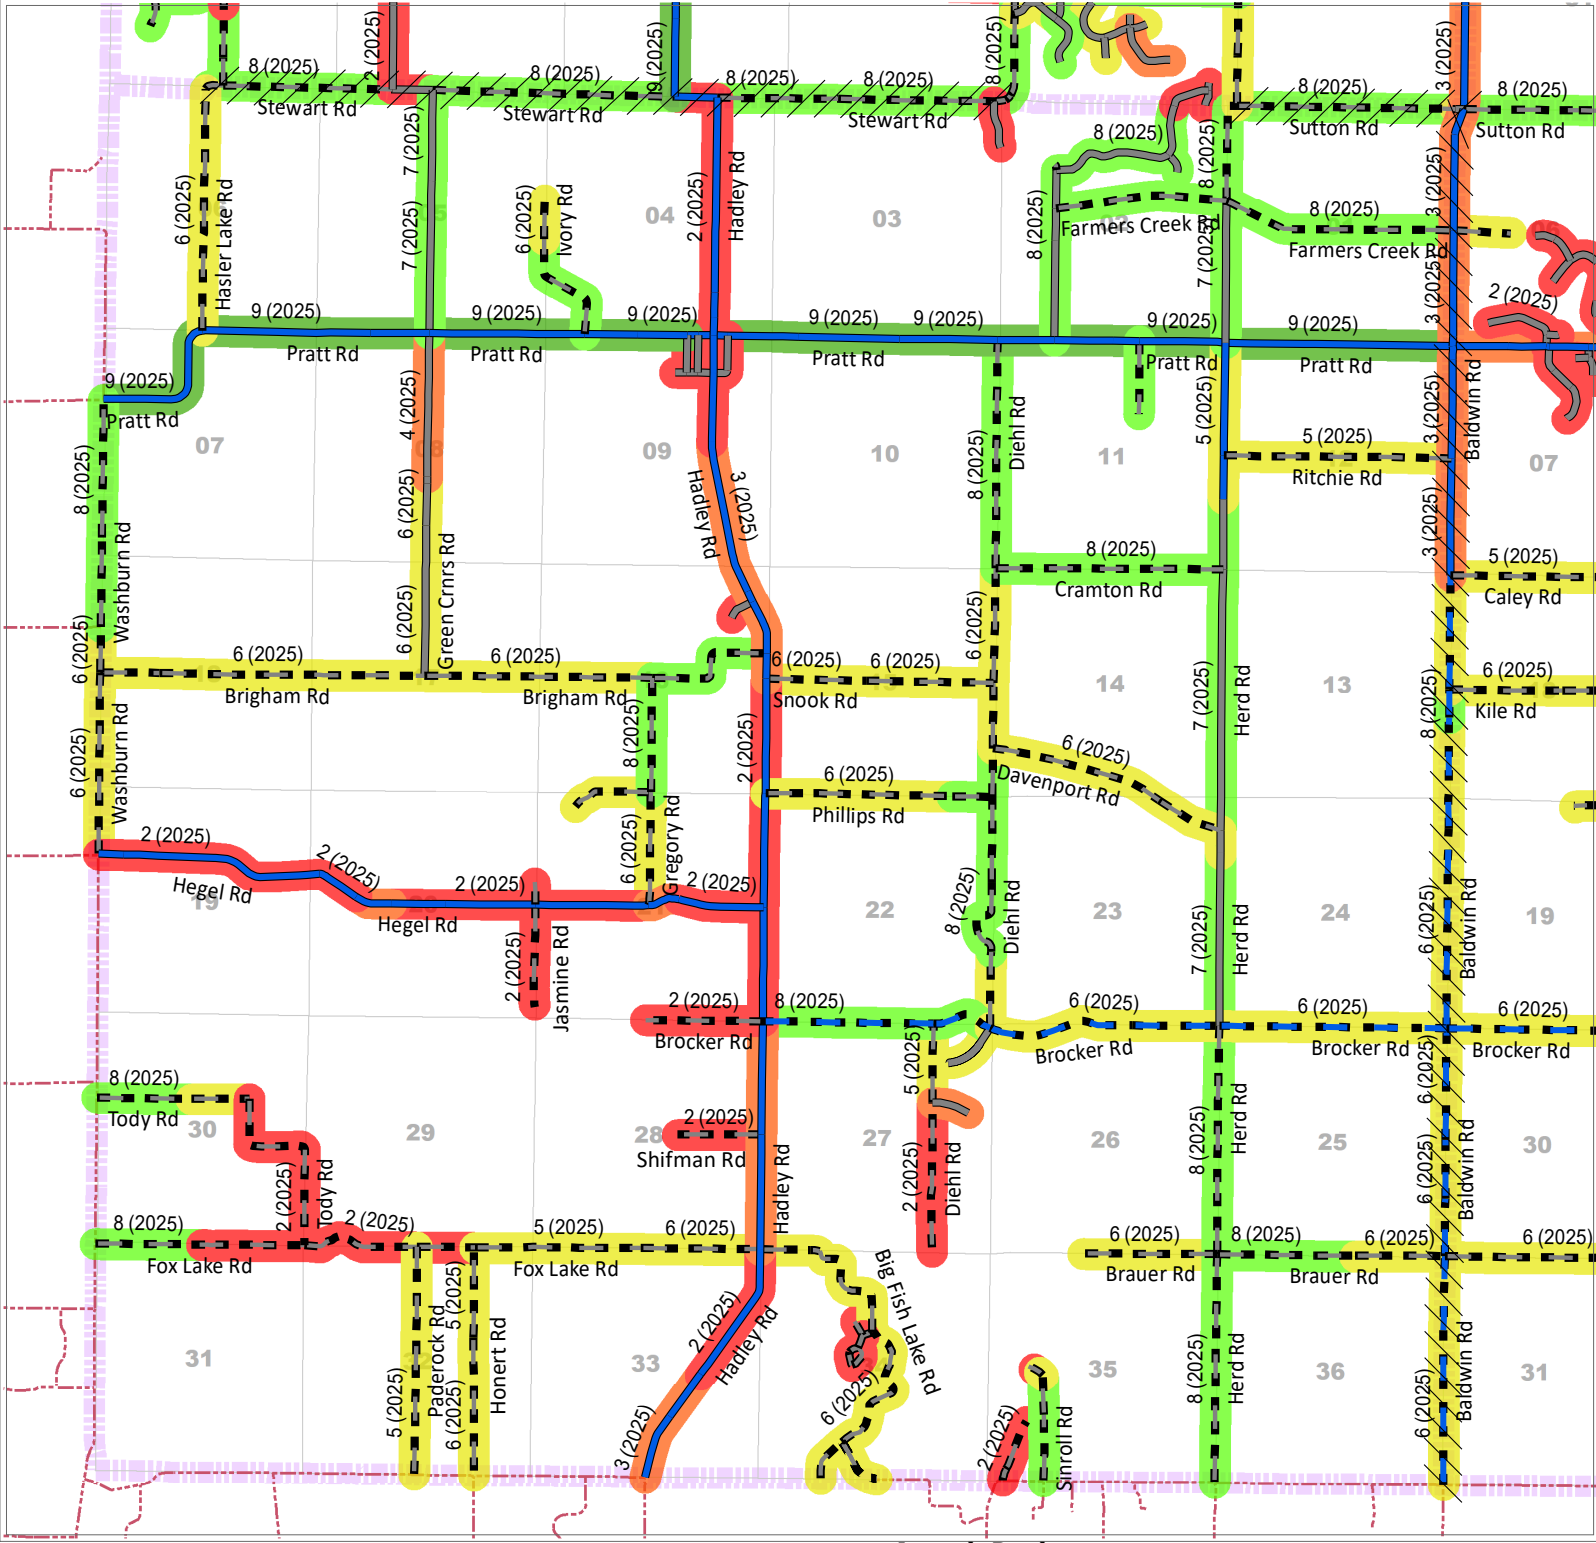

Hadley Township

PASER & IBR RATINGS

- Legend - Paser / IBR**
- 1 - 2 - Failure
 - 3 - 4 - Poor
 - 5 - 6 - Fair
 - 7 - 8 - Good
 - 9 - 10 - Excellent
 - ## (##) Current Rating (Year)

- Legend - Roads**
- County Local Paved
 - County Local Unpaved
 - County Primary Paved
 - County Primary Unpaved
 - State Trunkline
 - Non-LCRC Roads
 - Township
 - Railroad
 - Trails
 - Adjacent Twp Jurisdiction

LAPEER COUNTY ROAD COMMISSION
 820 DAVIS LAKE ROAD
 LAPEER, MI 48446
 Phone: 810-664-6272
 Web: www.lcrconline.com