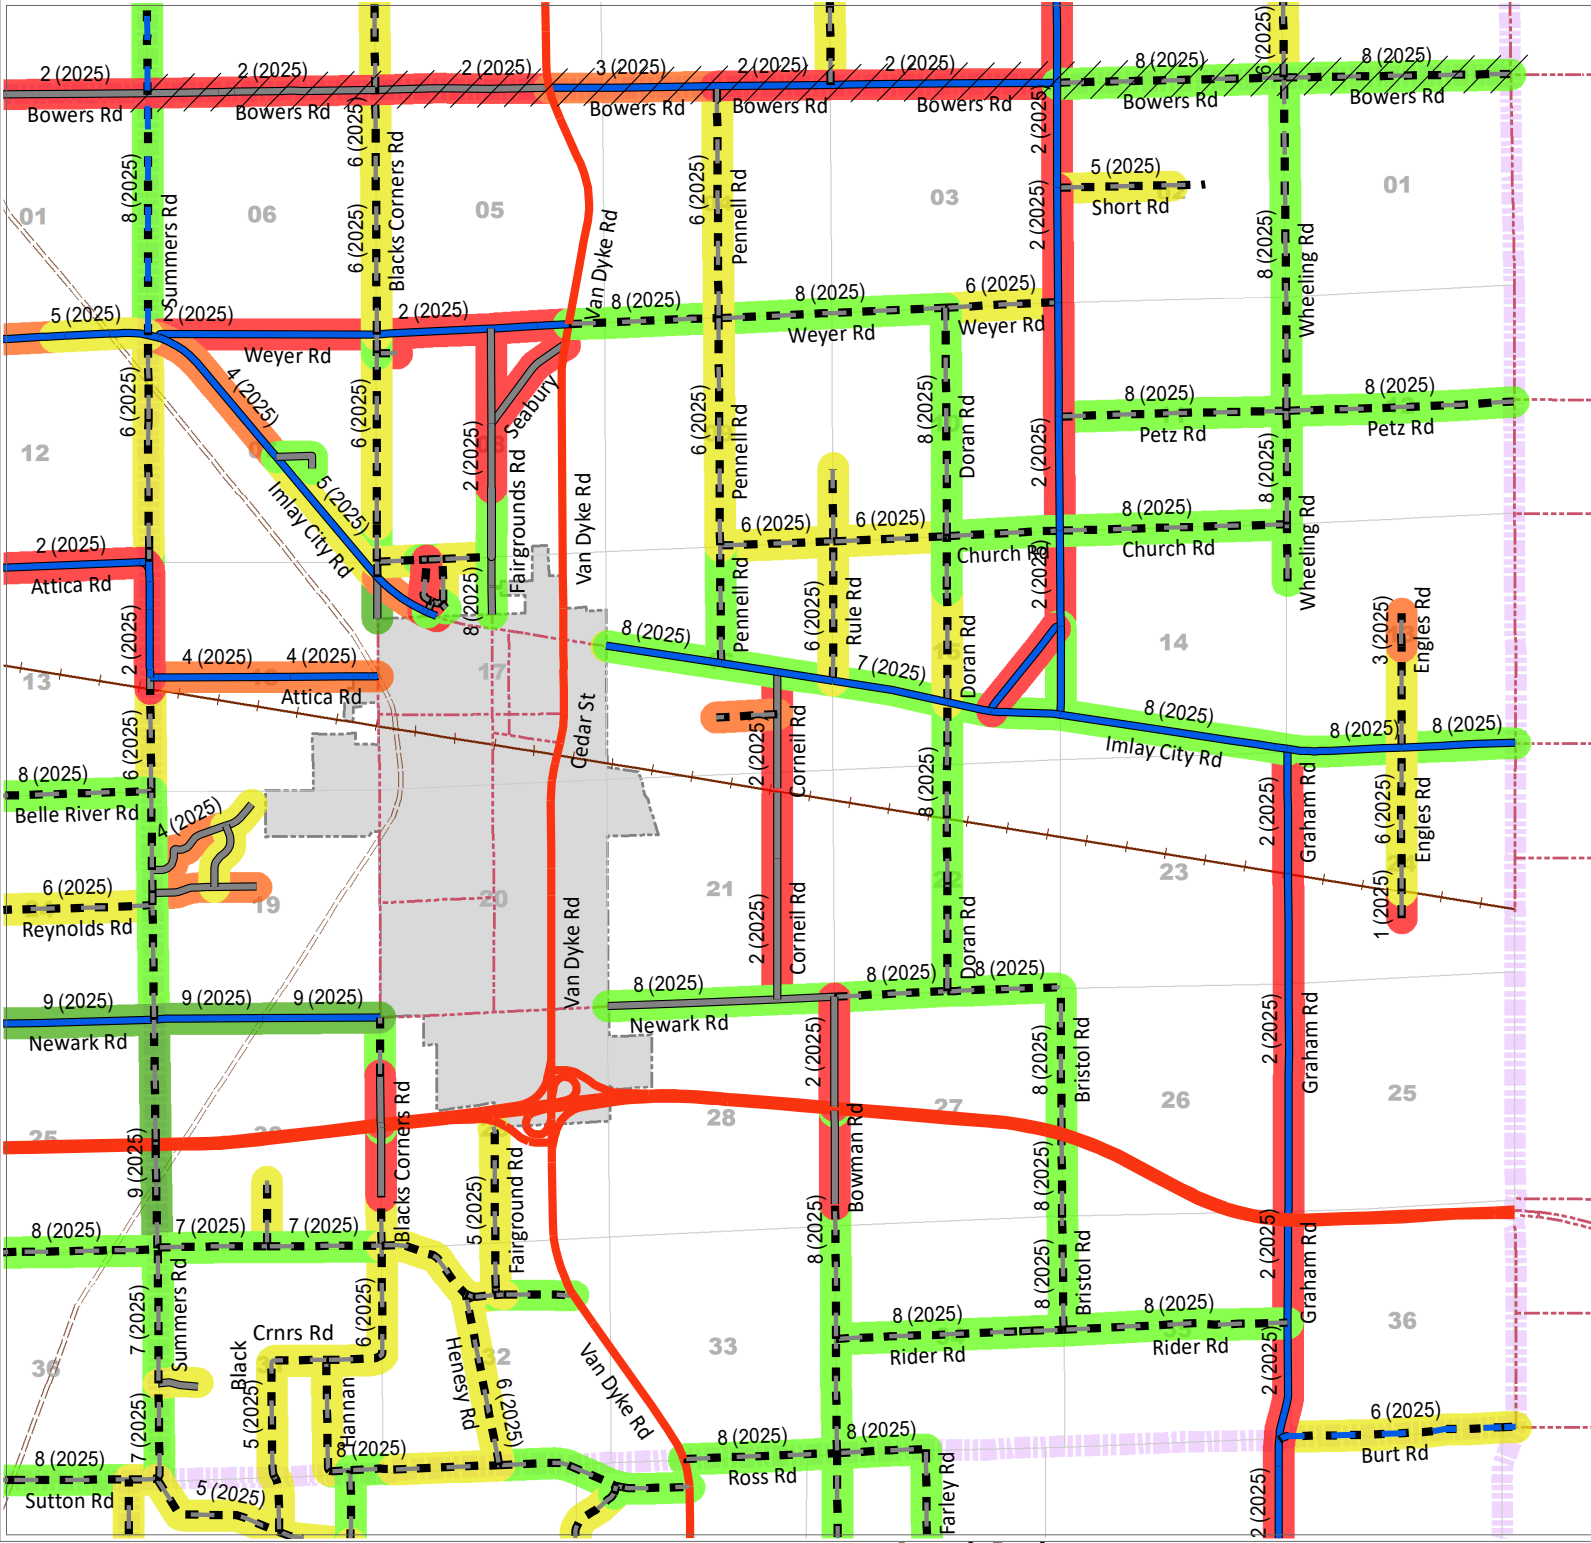

Imlay Township

PASER & IBR RATINGS

Legend - Paser / IBR

- 1 - 2 - Failure
- 3 - 4 - Poor
- 5 - 6 - Fair
- 7 - 8 - Good
- 9 - 10 - Excellent

(##) Current Rating (Year)

Legend - Roads

- County Local Paved
- County Local Unpaved
- County Primary Paved
- County Primary Unpaved
- State Trunkline
- Non-LCRC Roads
- Township
- Railroad
- Trails
- Adjacent Twp Jurisdiction

LAPEER COUNTY ROAD COMMISSION
 820 DAVIS LAKE ROAD
 LAPEER, MI 48446
 Phone: 810-664-6272
 Web: www.lcrconline.com