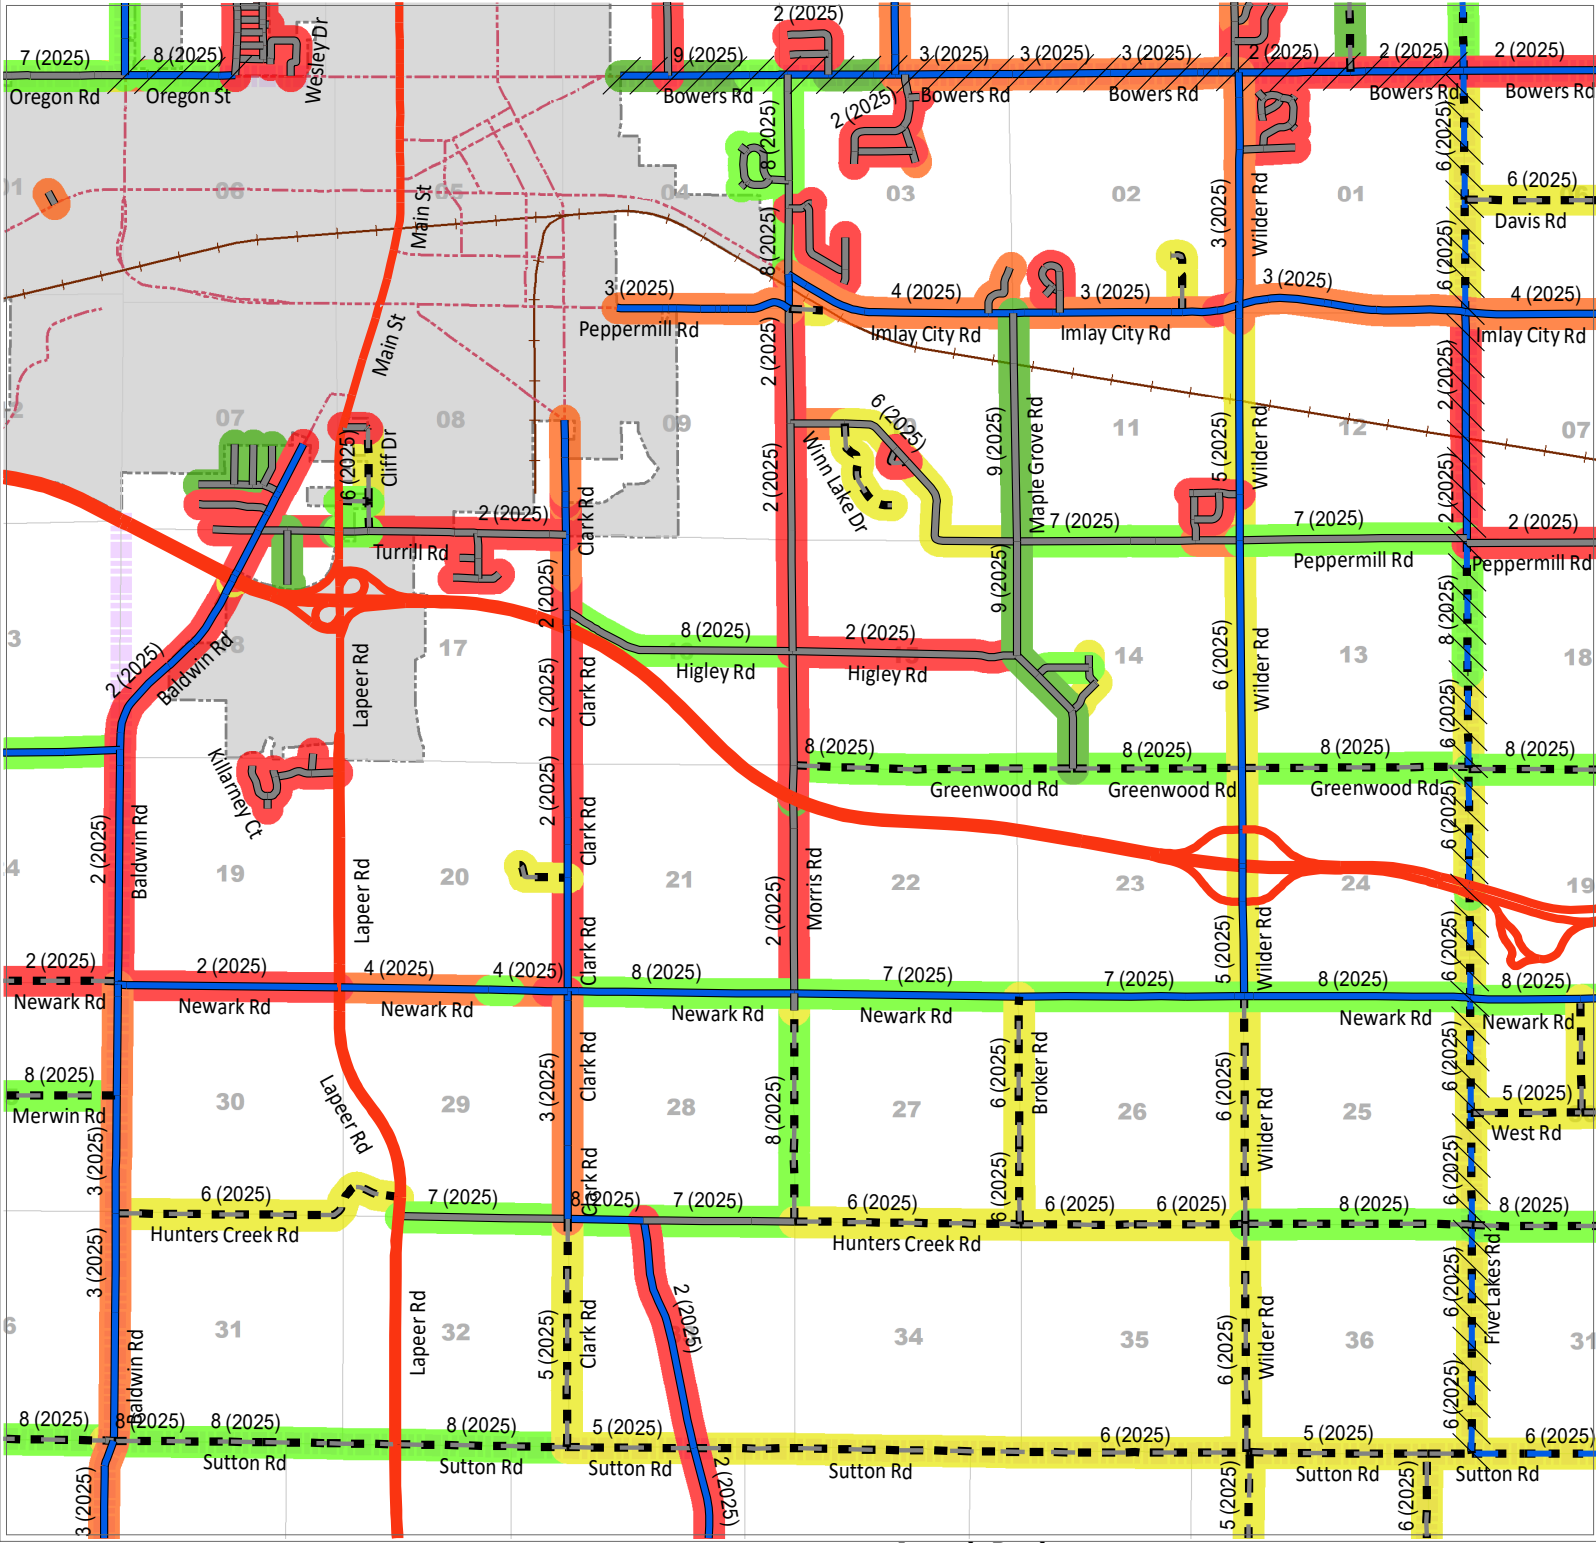

# Lapeer Township

### Legend - Paser / IBR

- 1 - 2 - Failure
- 3 - 4 - Poor
- 5 - 6 - Fair
- 7 - 8 - Good
- 9 - 10 - Excellent
- ## (##) Current Rating (Year)

### Legend - Roads

- County Local Paved
- County Local Unpaved
- County Primary Paved
- County Primary Unpaved
- State Trunkline
- Non-LCRC Roads
- Township
- Railroad
- Trails
- Adjacent Twp Jurisdiction

### LAPEER COUNTY ROAD COMMISSION

820 DAVIS LAKE ROAD  
 LAPEER, MI 48446  
 Phone: 810-664-6272  
 Web: www.lcrconline.com