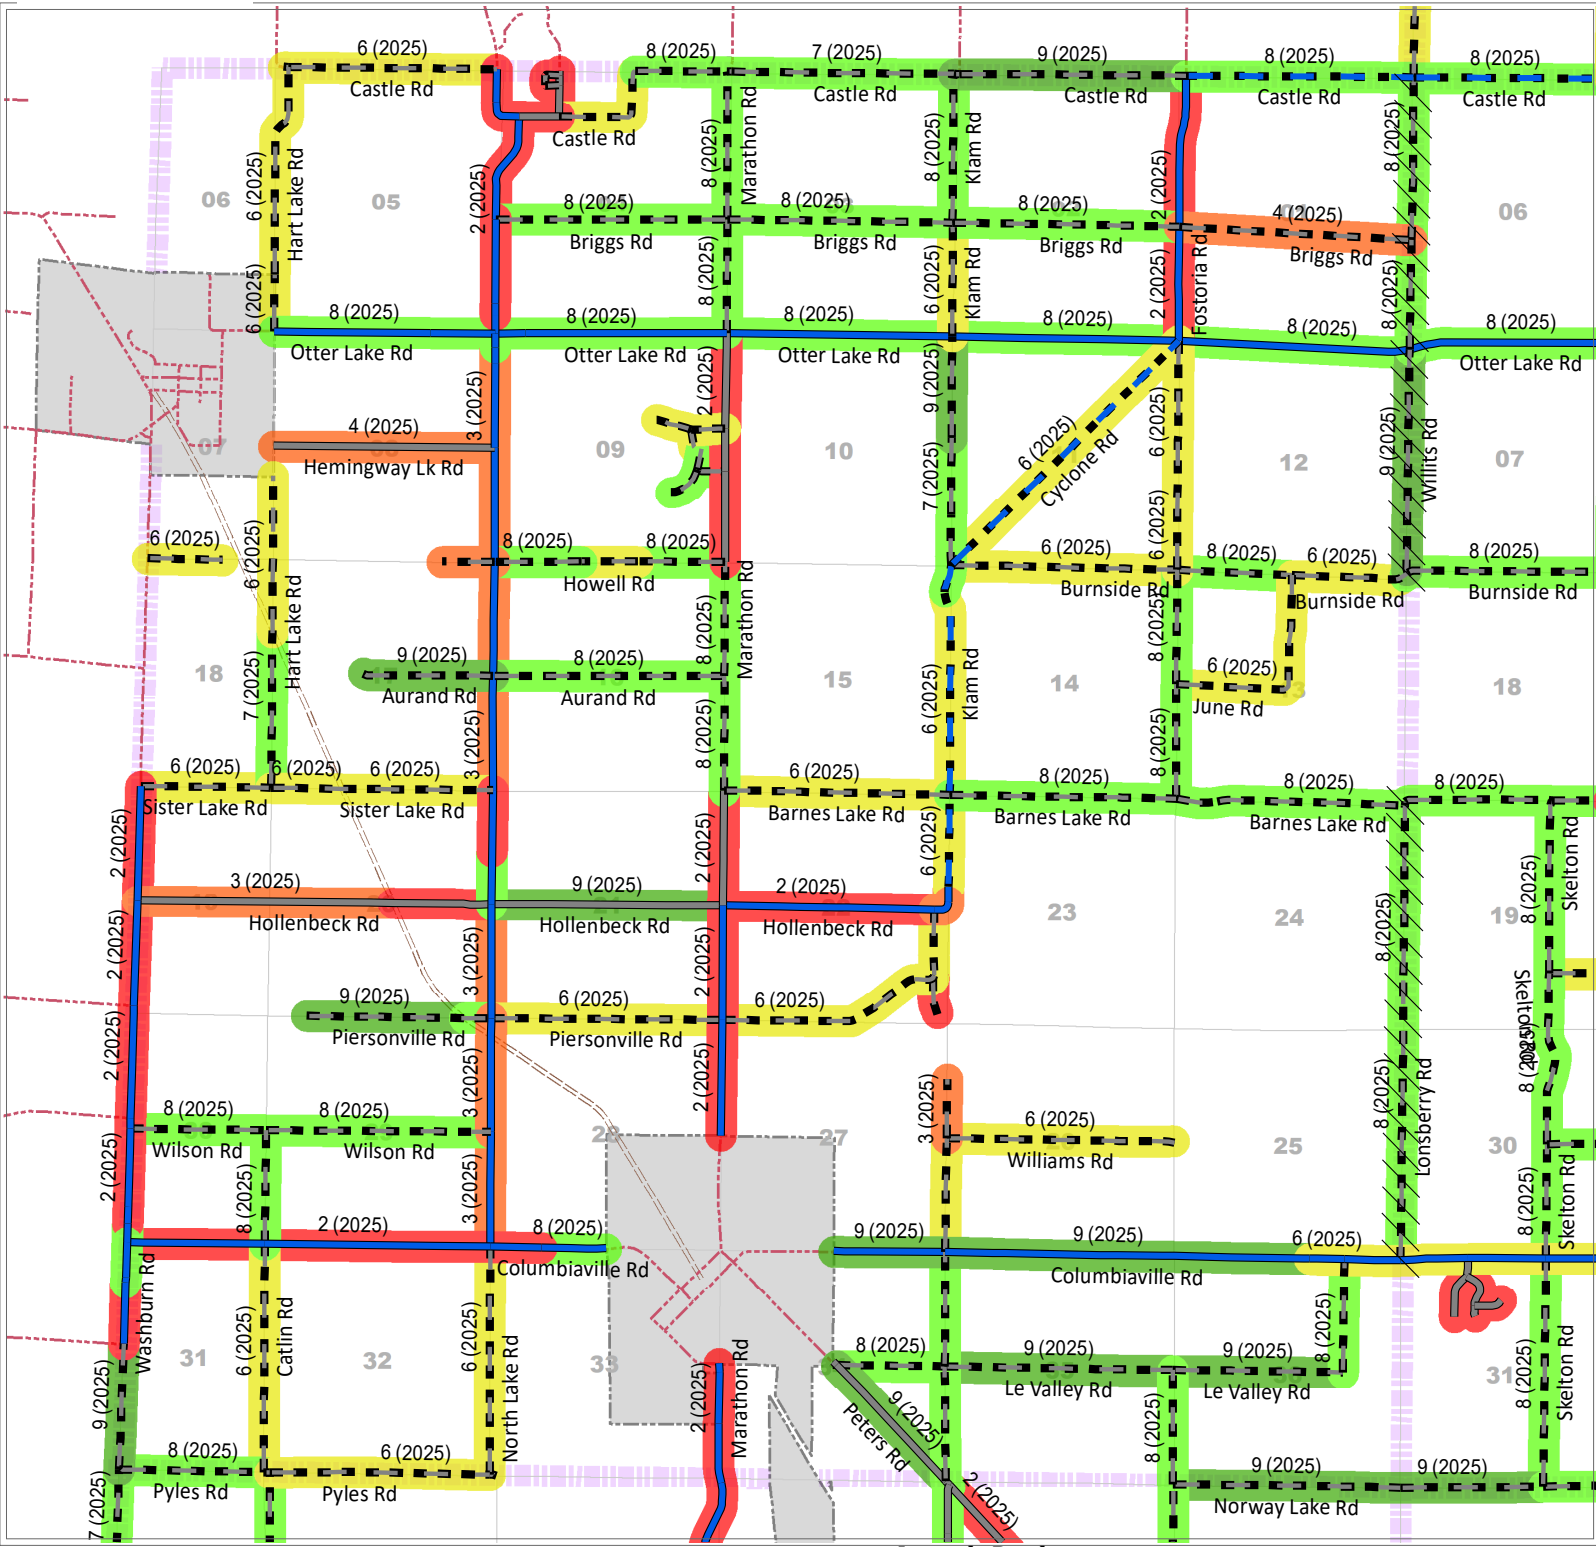

Marathon Township

PASER & IBR RATINGS

Legend - Paser / IBR

- 1 - 2 - Failure
- 3 - 4 - Poor
- 5 - 6 - Fair
- 7 - 8 - Good
- 9 - 10 - Excellent
- ## (##) Current Rating (Year)

Legend - Roads

- County Local Paved
- County Local Unpaved
- County Primary Paved
- County Primary Unpaved
- State Trunkline
- Non-LCRC Roads
- Township
- Railroad
- Trails
- Adjacent Twp Jurisdiction

LAPEER COUNTY ROAD COMMISSION

820 DAVIS LAKE ROAD
 LAPEER, MI 48446
 Phone: 810-664-6272
 Web: www.lcrconline.com