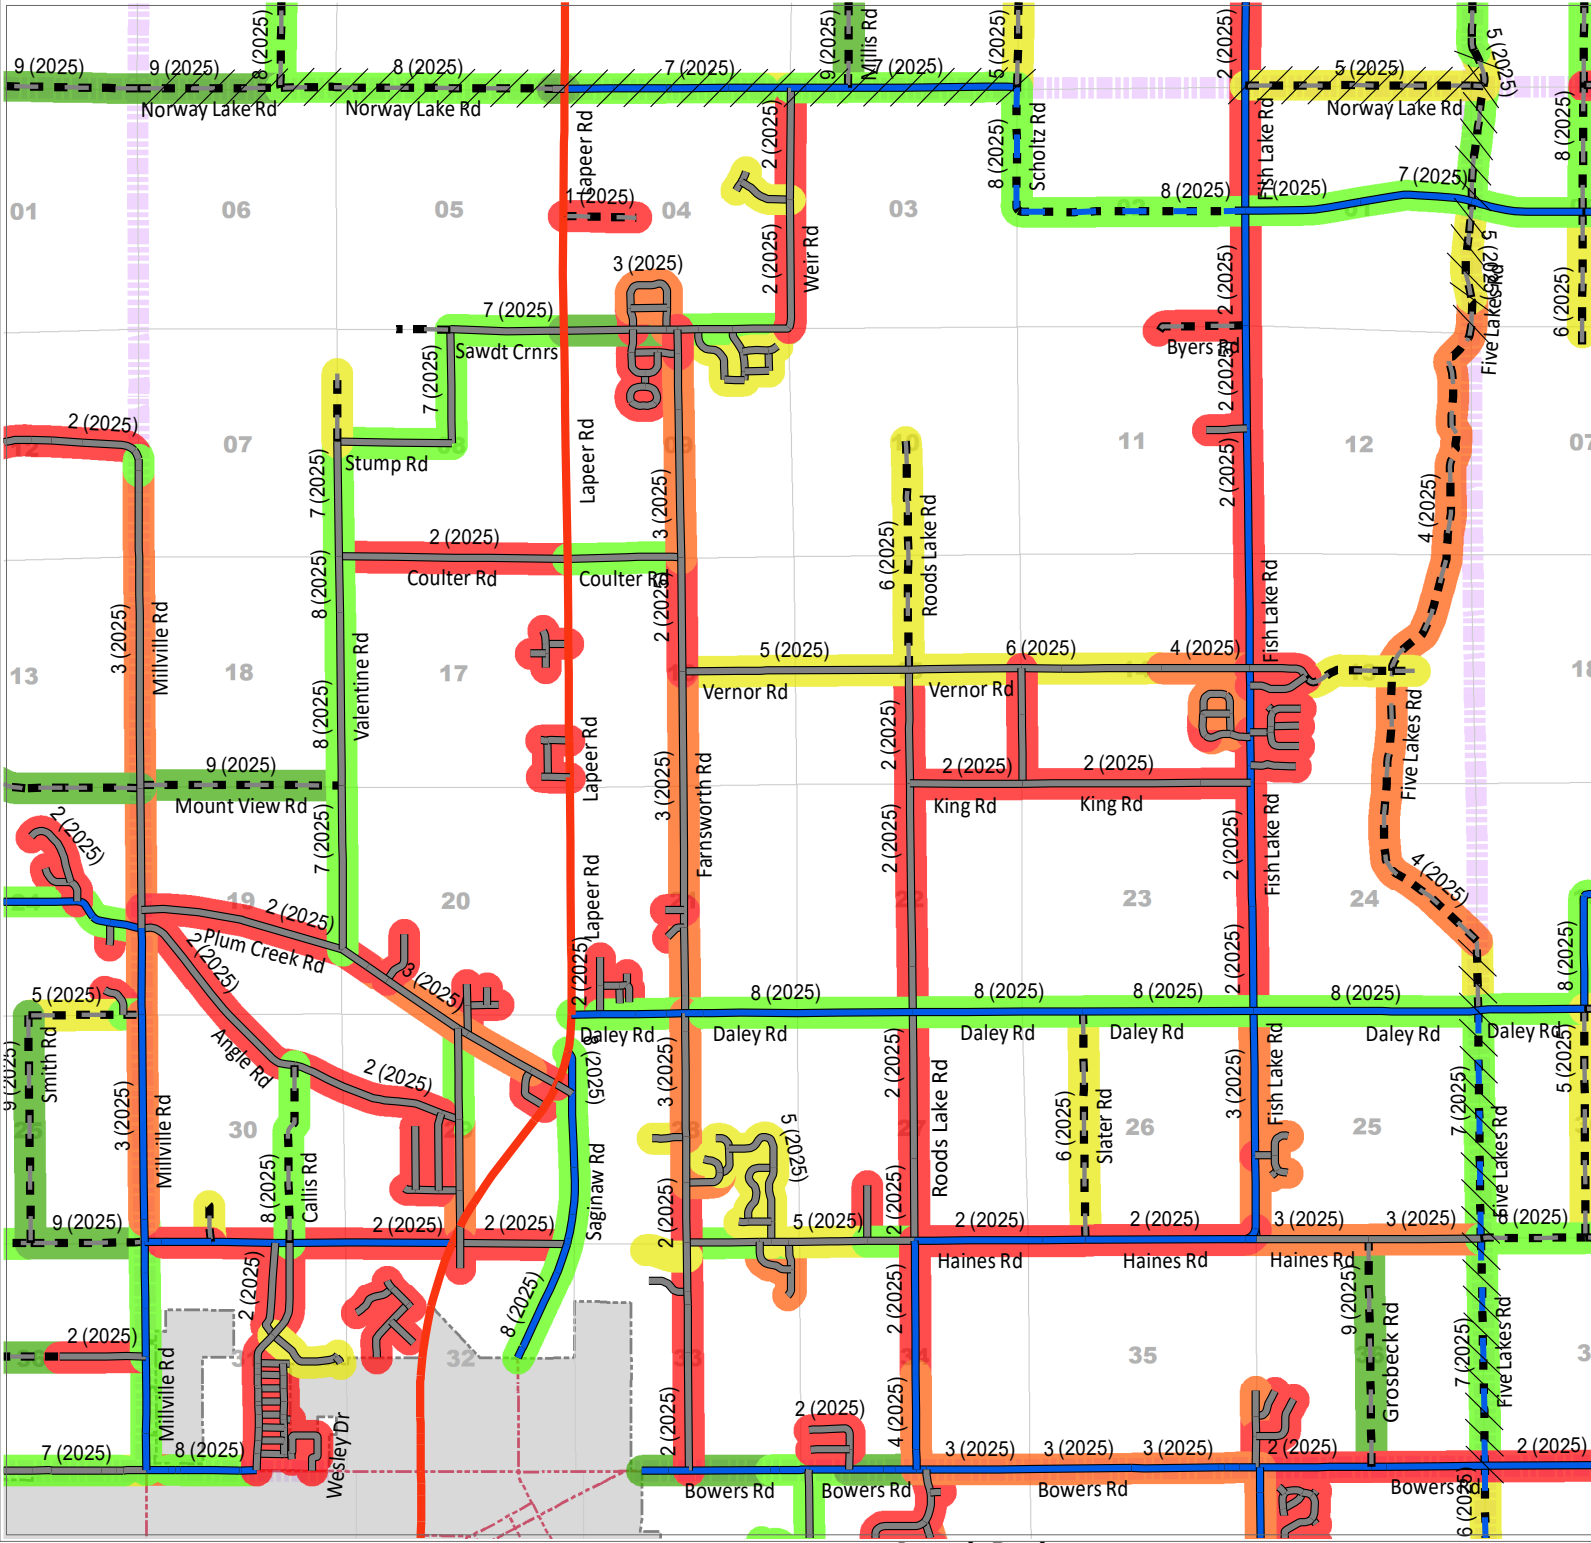

Mayfield Township

PASER & IBR RATINGS

Legend - Paser / IBR

- 1 - 2 - Failure
- 3 - 4 - Poor
- 5 - 6 - Fair
- 7 - 8 - Good
- 9 - 10 - Excellent
- ## (##) Current Rating (Year)

Legend - Roads

- County Local Paved
- County Local Unpaved
- County Primary Paved
- County Primary Unpaved
- State Trunkline
- Non-LCRC Roads
- Township
- Railroad
- Trails
- Adjacent Twp Jurisdiction

LAPPEER COUNTY ROAD COMMISSION

820 DAVIS LAKE ROAD
 LAPEER, MI 48446
 Phone: 810-664-6272
 Web: www.lcrconline.com