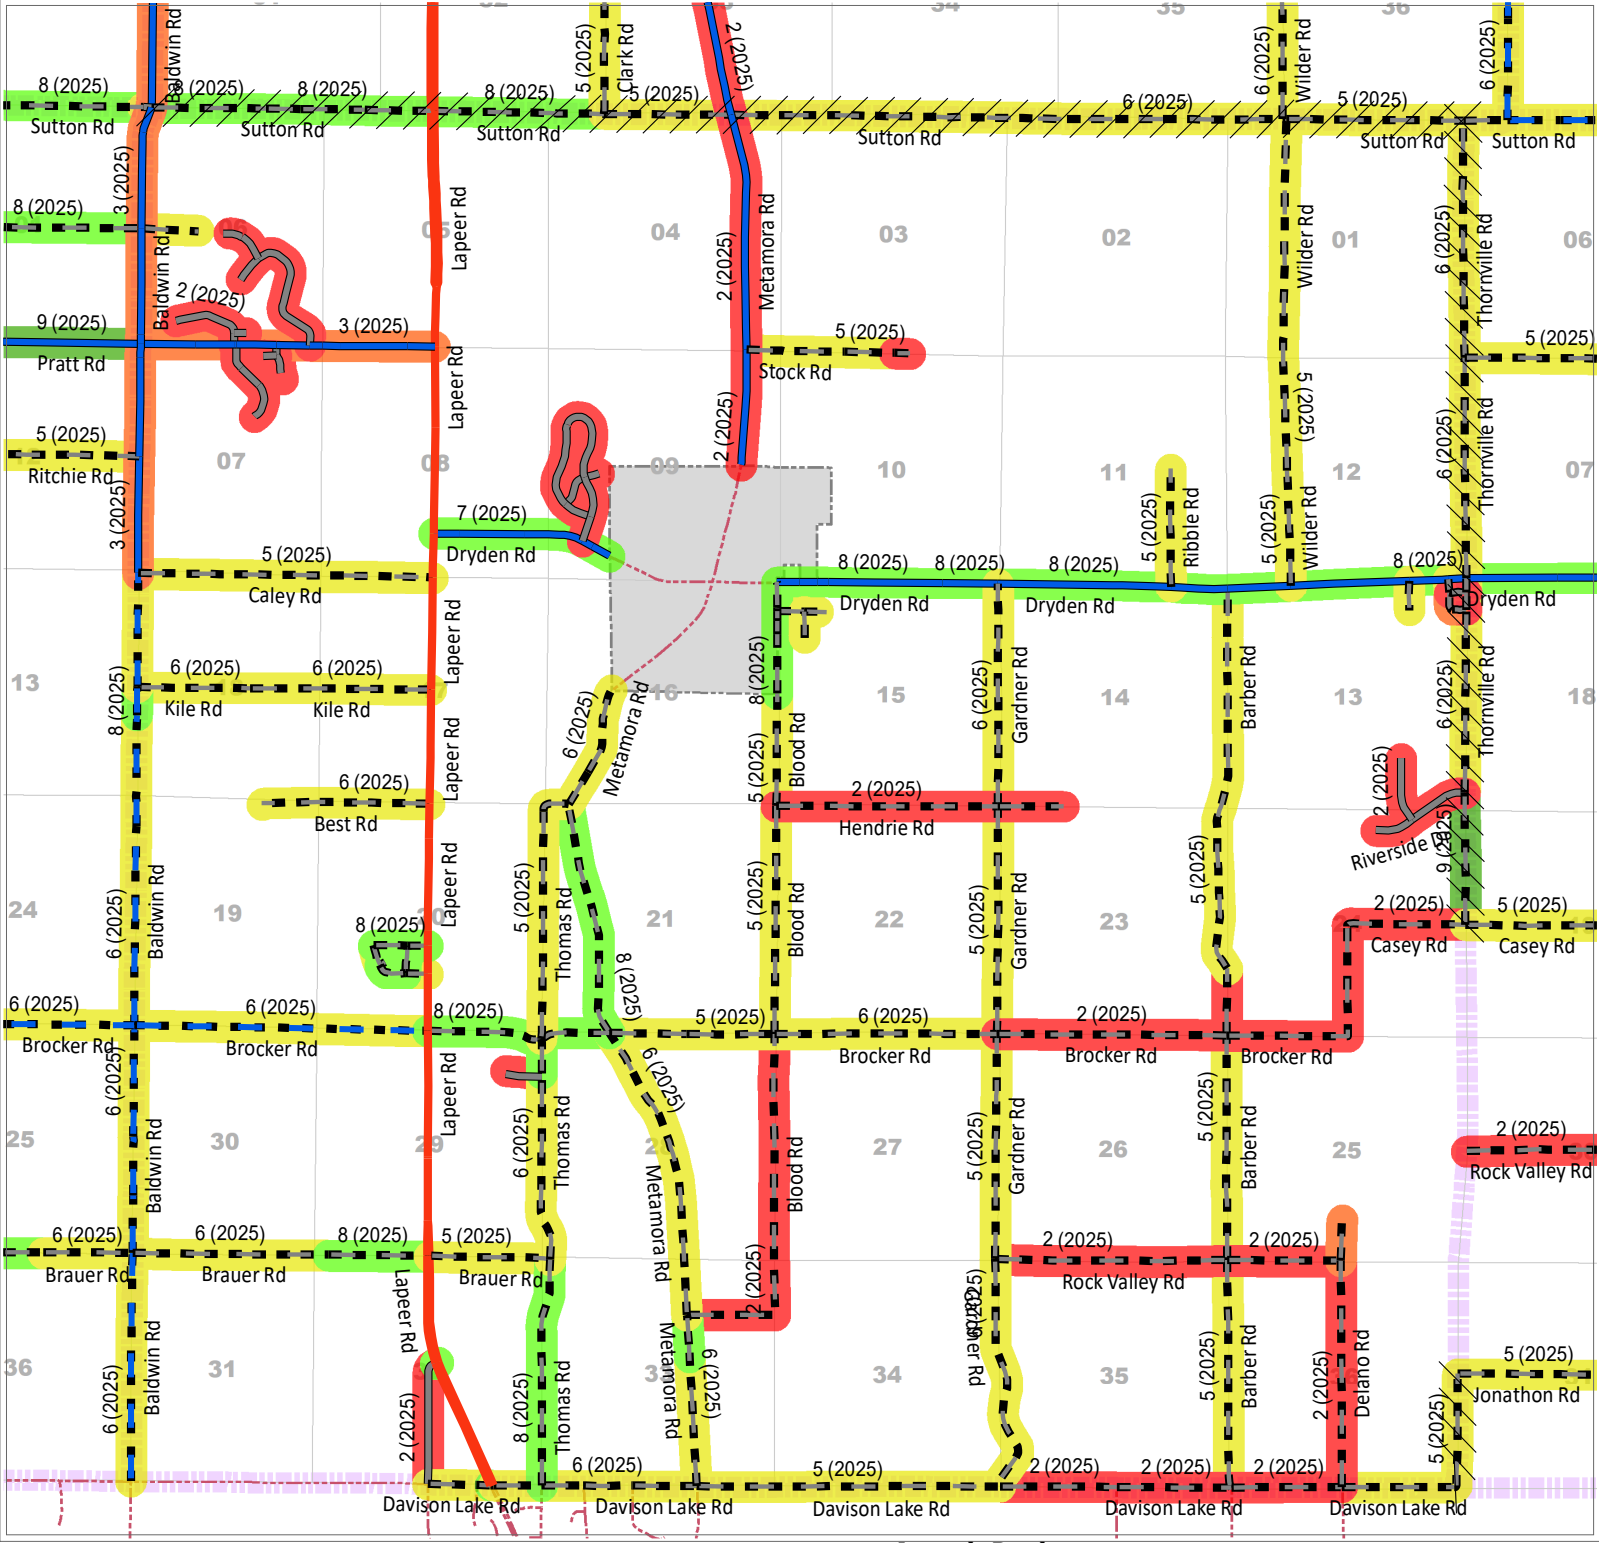

Metamora Township

PASER & IBR RATINGS

Legend - Paser / IBR

- 1 - 2 - Failure
- 3 - 4 - Poor
- 5 - 6 - Fair
- 7 - 8 - Good
- 9 - 10 - Excellent

(##) Current Rating (Year)

Legend - Roads

- County Local Paved
- County Local Unpaved
- County Primary Paved
- County Primary Unpaved
- State Trunkline
- Non-LCRC Roads
- Township
- Railroad
- Trails
- Adjacent Twp Jurisdiction

LAPEER COUNTY ROAD COMMISSION

820 DAVIS LAKE ROAD
 LAPEER, MI 48446
 Phone: 810-664-6272
 Web: www.lcrconline.com