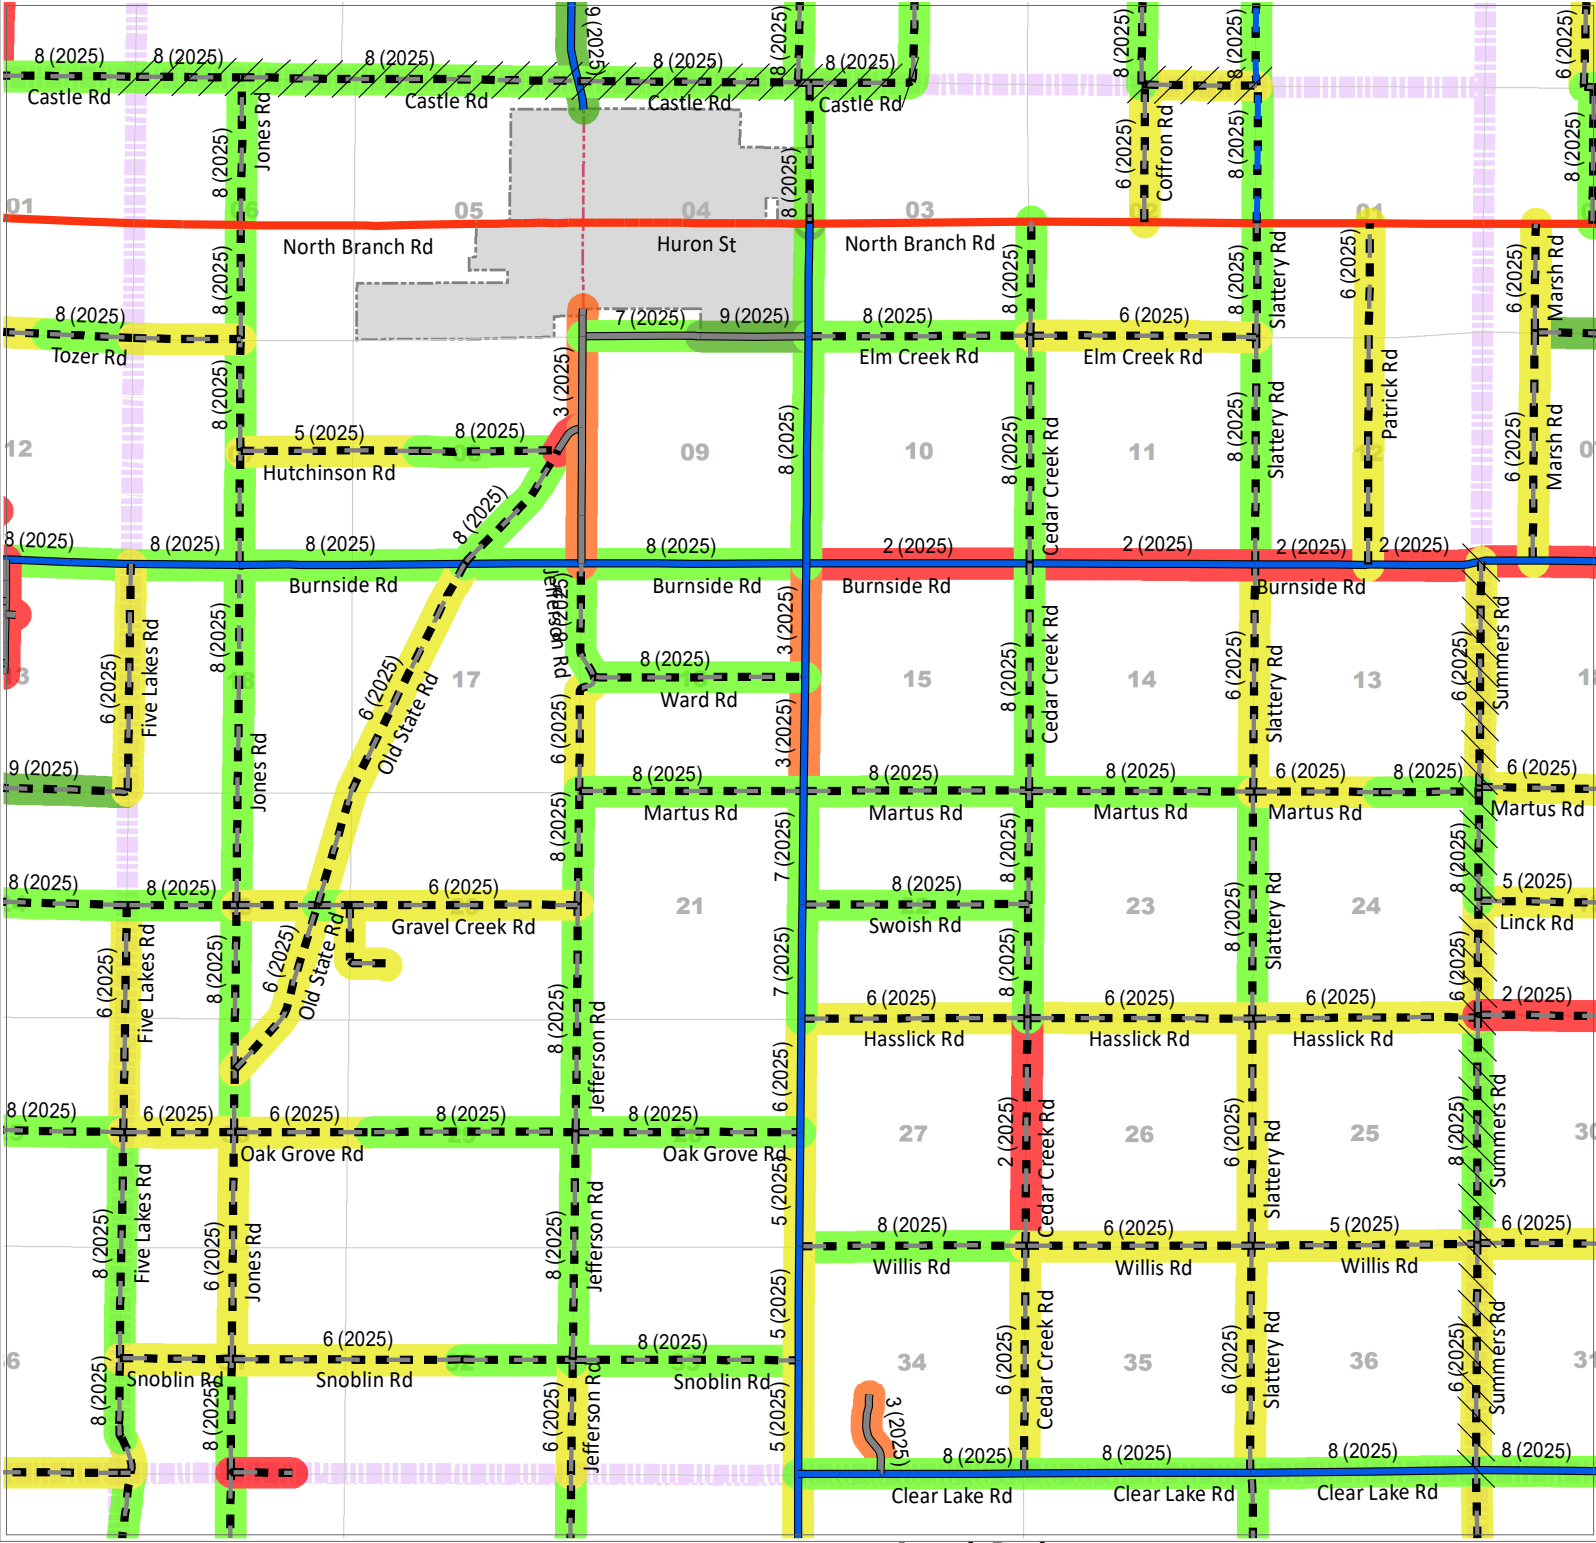

North Branch Township

PASER & IBR RATINGS

Legend - Paser / IBR

- 1 - 2 - Failure
- 3 - 4 - Poor
- 5 - 6 - Fair
- 7 - 8 - Good
- 9 - 10 - Excellent
- ## (##) Current Rating (Year)

Legend - Roads

- County Local Paved
- County Local Unpaved
- County Primary Paved
- County Primary Unpaved
- State Trunkline
- Non-LCRC Roads
- Township
- Railroad
- Trails
- Adjacent Twp Jurisdiction

LAPEER COUNTY ROAD COMMISSION

820 DAVIS LAKE ROAD
 LAPEER, MI 48446
 Phone: 810-664-6272
 Web: www.lcrconline.com