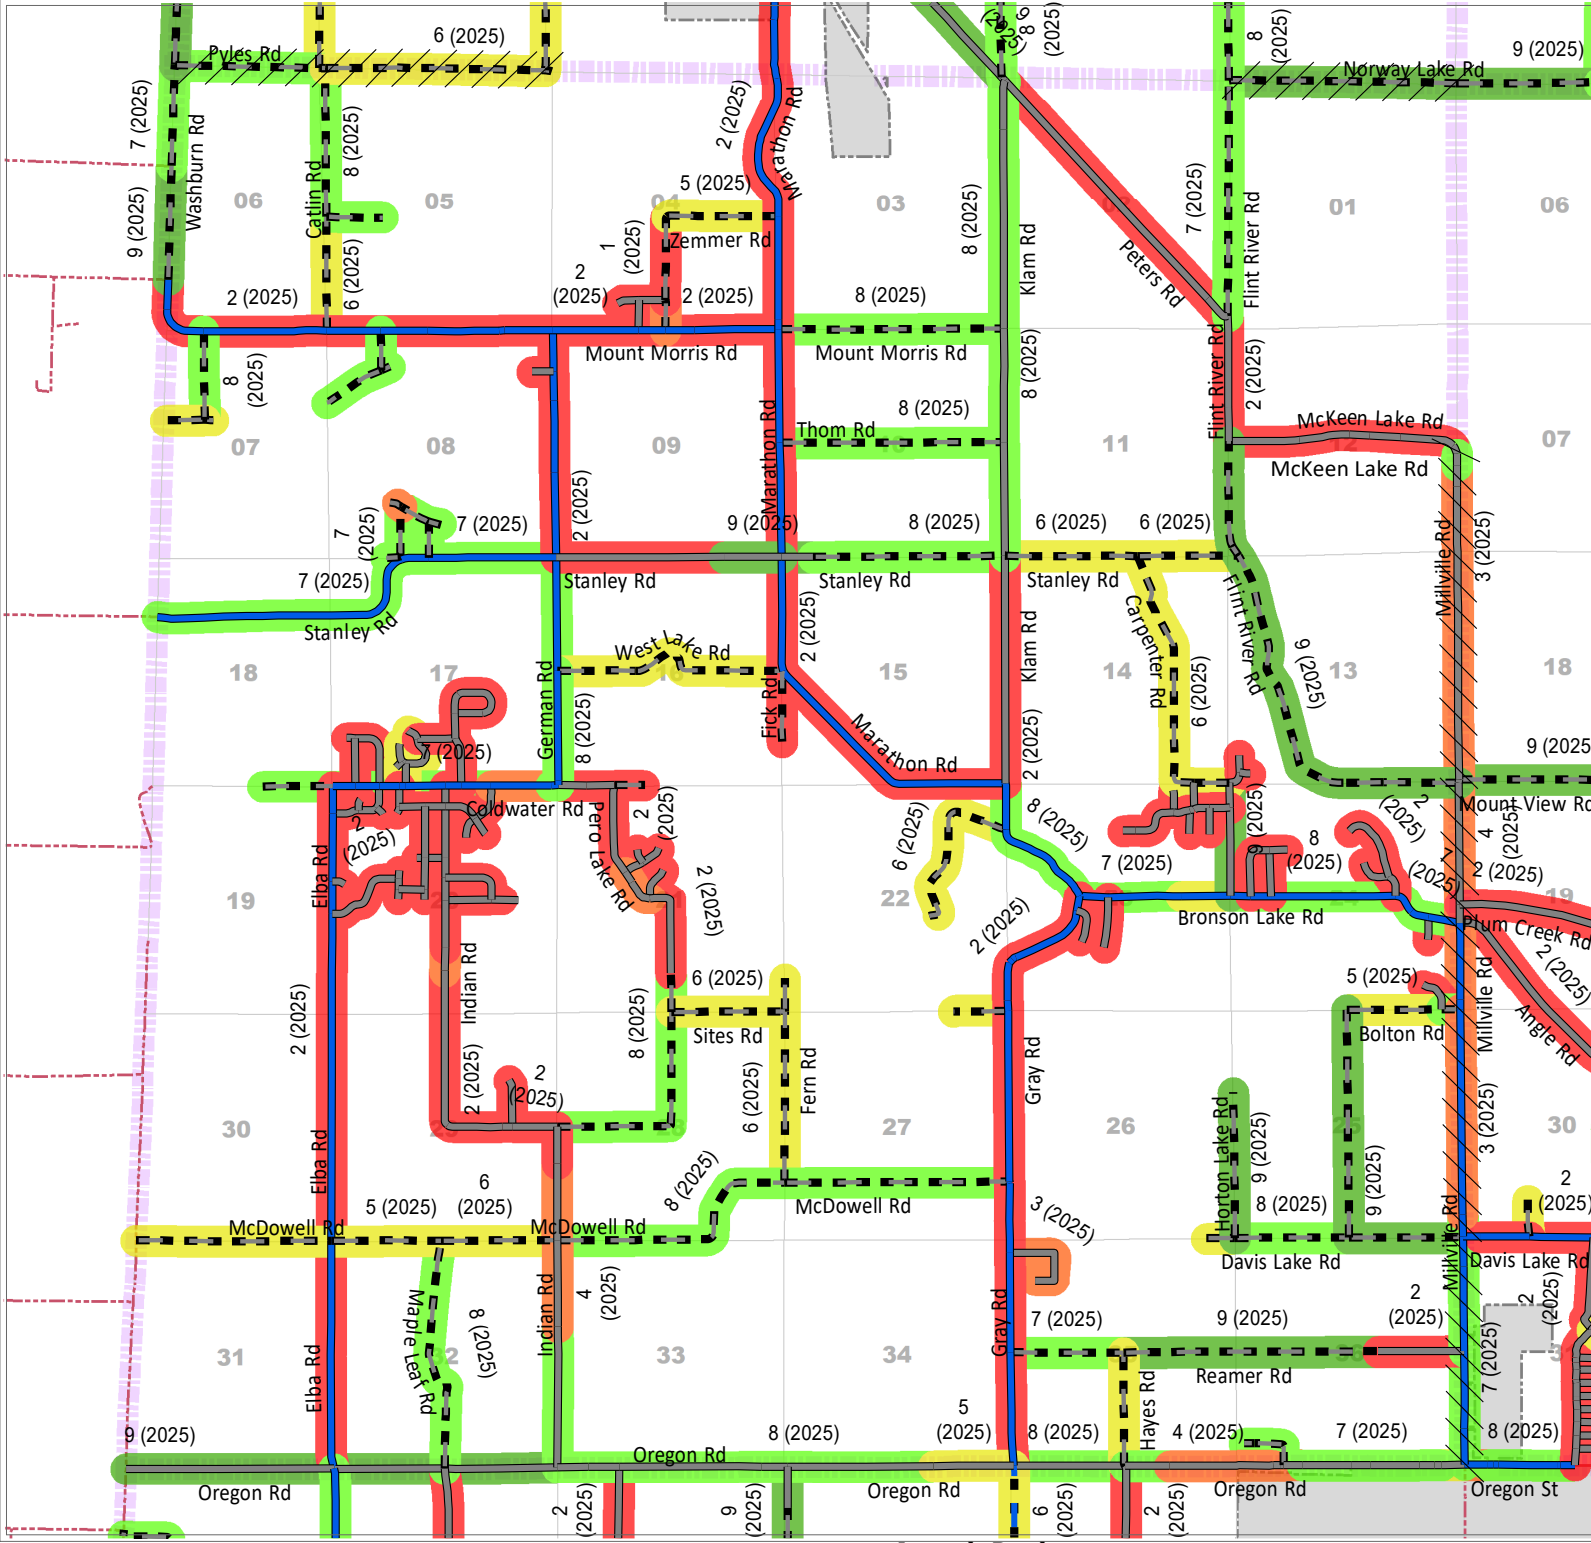

Oregon Township

PASER & IBR RATINGS

Legend - Paser / IBR

- 1 - 2 - Failure
- 3 - 4 - Poor
- 5 - 6 - Fair
- 7 - 8 - Good
- 9 - 10 - Excellent
- ## (##) Current Rating (Year)

Legend - Roads

- County Local Paved
- County Local Unpaved
- County Primary Paved
- County Primary Unpaved
- State Trunkline
- Non-LCRC Roads
- Township
- Railroad
- Trails
- Adjacent Twp Jurisdiction

LAPEER COUNTY ROAD COMMISSION
 820 DAVIS LAKE ROAD
 LAPEER, MI 48446
 Phone: 810-664-6272
 Web: www.lcrconline.com